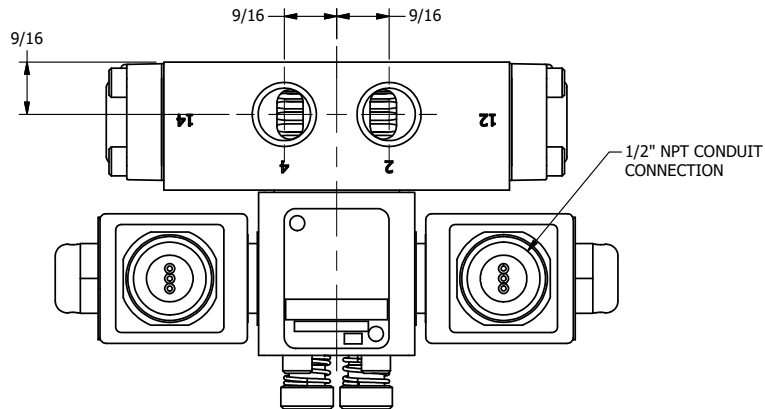

4

3

2

1

AAA
PRODUCTS
INTERNATIONAL

**AAA PRODUCTS
INTERNATIONAL**
7114 Harry Hines Blvd
Dallas, TX 75235

TITLE: 3/8" SIDE PORT, DBL SOL, 3 POS,
SPR CTR, REGEN CTR SPL, MOLD-OVER,
LCKNG OVRD, DUST EXCLDR

DRAWING NO.:
DIM_SY3DMOL