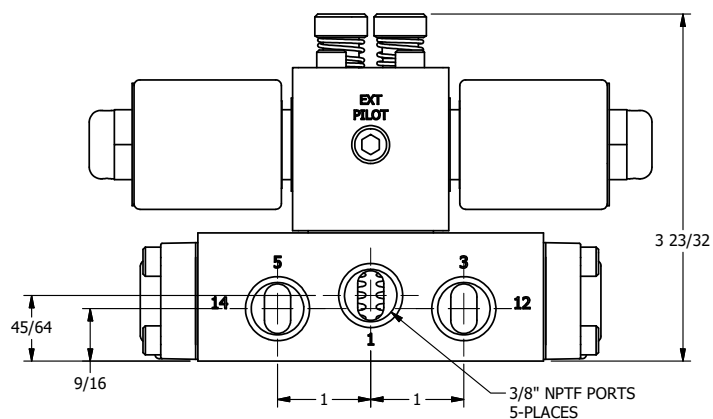

4

3

2

1

AAA
PRODUCTS
INTERNATIONAL

**AAA PRODUCTS
INTERNATIONAL**
7114 Harry Hines Blvd
Dallas, TX 75235

TITLE: 3/8" SIDE PORT, DBL SOL, 3 POS,
SPR CTR, REGEN CTR SPL, MOLD-OVER,
LCKNG OVRD, DUST EXCLDR

DRAWING NO.:
DIM_SY3DMOL