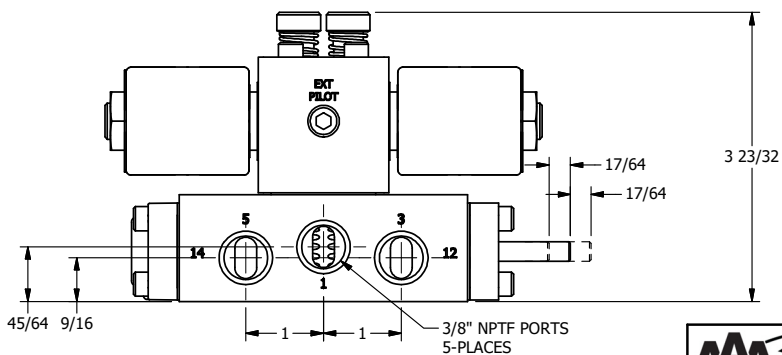

4

3

2

1

4

3

2

AAA
PRODUCTS
INTERNATIONAL

**AAA PRODUCTS
INTERNATIONAL**
7114 Harry Hines Blvd
Dallas, TX 75235

TITLE: 3/8" SIDE PORT, DBL SOL, 2 POS,
REGEN SPR CTR, MOLD-OVER,
LCKNG OVRD, THREADED INDCTR PIN

DRAWING NO.:
DIM_SY3DMOK

THE INFORMATION CONTAINED WITHIN THIS DOCUMENT IS PROPRIETARY TO AAA PRODUCTS AND MAY NOT BE DISCLOSED WITHOUT PRIOR WRITTEN CONSENT