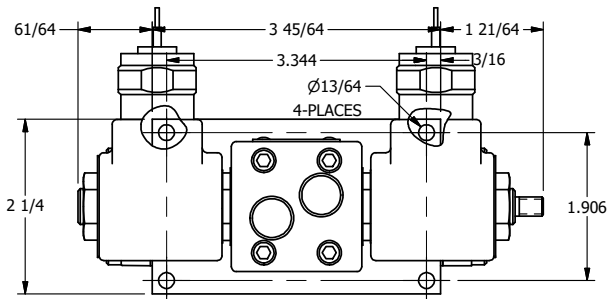

4

3

2

1

4

3

2

**AAA**  
PRODUCTS  
INTERNATIONAL

**AAA PRODUCTS  
INTERNATIONAL**  
7114 Harry Hines Blvd  
Dallas, TX 75235

TITLE: 3/8" SIDE PORT, DBL SOL, 2 POS,  
REGEN SPR CTR, MOLD-OVER,  
LCKNG OVRD, THREADED INDCTR PIN

DRAWING NO.:  
DIM\_SY3DMOK