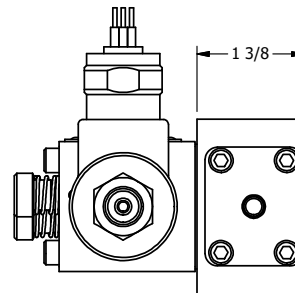

4

3

2

1

4

3

2

AAA
PRODUCTS
INTERNATIONAL

**AAA PRODUCTS
INTERNATIONAL**
7114 Harry Hines Blvd
Dallas, TX 75235

TITLE: 3/8" SIDE PORT, DBL SOL, 2 POS,
REGEN SPR CTR, MOLD-OVER,
LCKNG OVRD, THREADED INDCTR PIN

DRAWING NO.:
DIM_SY3DMOK

THE INFORMATION CONTAINED WITHIN THIS DOCUMENT IS PROPRIETARY TO AAA PRODUCTS AND MAY NOT BE DISCLOSED WITHOUT PRIOR WRITTEN CONSENT