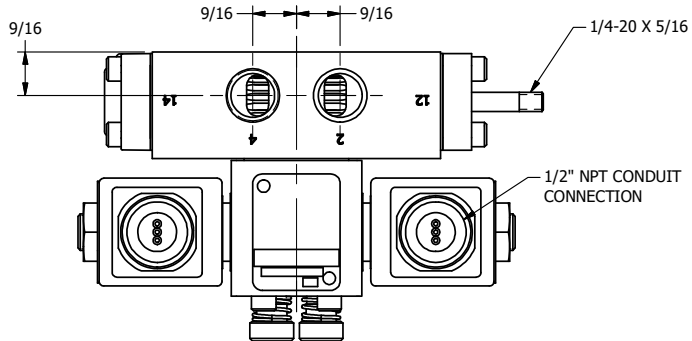

4

3

2

1

4

3

2

AAA
PRODUCTS
INTERNATIONAL

**AAA PRODUCTS
INTERNATIONAL**
7114 Harry Hines Blvd
Dallas, TX 75235

TITLE: 3/8" SIDE PORT, DBL SOL, 2 POS,
REGEN SPR CTR, MOLD-OVER,
LCKNG OVRD, THREADED INDCTR PIN

DRAWING NO.:
DIM_SY3DMOK

THE INFORMATION CONTAINED WITHIN THIS DOCUMENT IS PROPRIETARY TO AAA PRODUCTS AND MAY NOT BE DISCLOSED WITHOUT PRIOR WRITTEN CONSENT