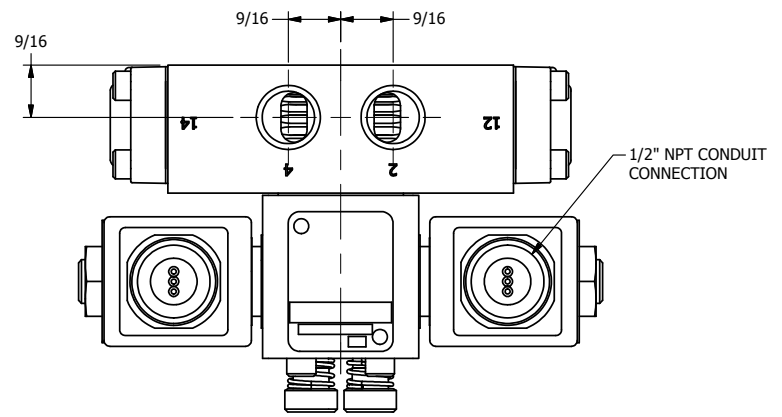

4

3

2

1

AAA
PRODUCTS
INTERNATIONAL

AAA PRODUCTS INTERNATIONAL
7114 Harry Hines Blvd
Dallas, TX 75235

TITLE: 3/8" SIDE PORT, DBL SOL, 3 POS,
SPR CTR, SOL RTRN, REGEN CTR SPL,
MOLD-OVER, LCKNG OVRD

DRAWING NO.:
DIM_SY3DMO