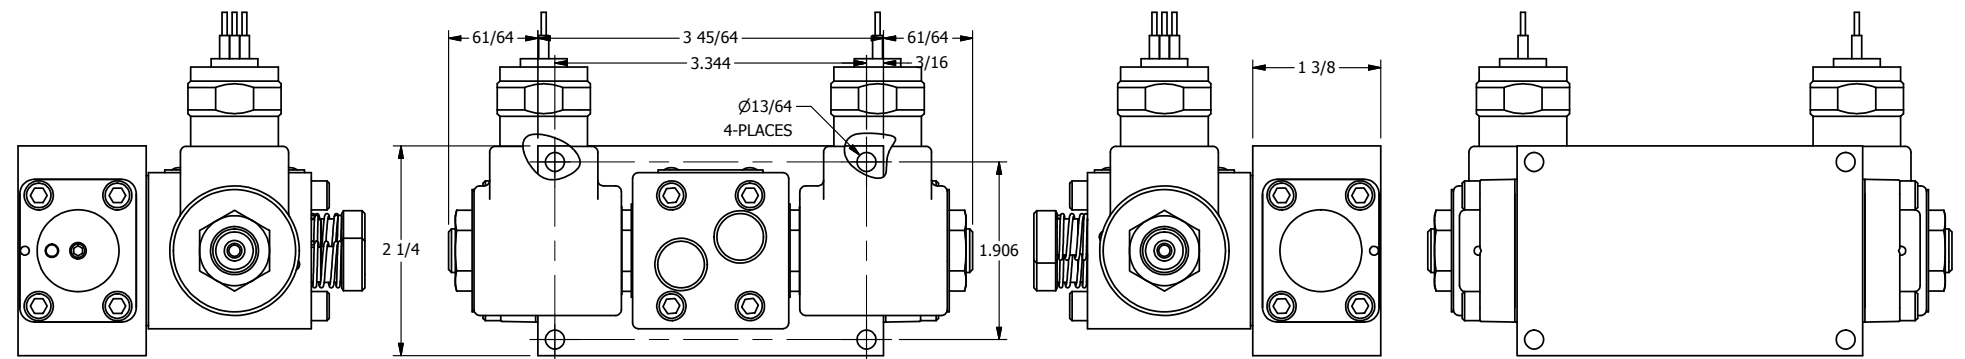

4

3

2

1

AAA
PRODUCTS
INTERNATIONAL

AAA PRODUCTS INTERNATIONAL
7114 Harry Hines Blvd
Dallas, TX 75235

TITLE: 3/8" SIDE PORT, DBL SOL, 3 POS,
SPR CTR, SOL RTRN, REGEN CTR SPL,
MOLD-OVER, LCKNG OVRD

DRAWING NO.:
DIM_SY3DMO