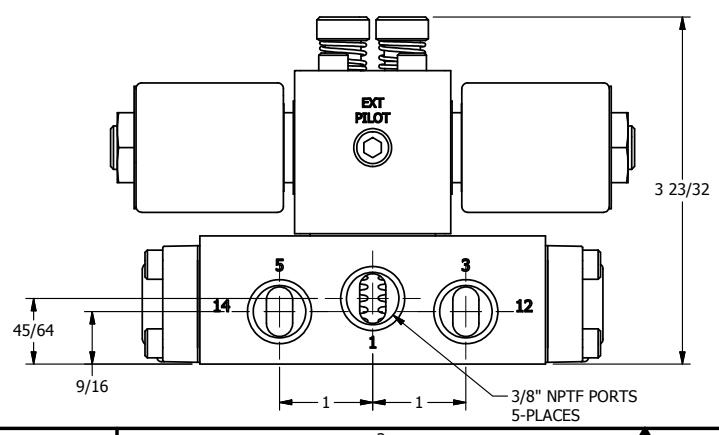

4

3

2

1

AAA
PRODUCTS
INTERNATIONAL

AAA PRODUCTS INTERNATIONAL
7114 Harry Hines Blvd
Dallas, TX 75235

TITLE: 3/8" SIDE PORT, DBL SOL, 3 POS,
SPR CTR, SOL RTRN, REGEN CTR SPL,
MOLD-OVER, LCKNG OVRD

DRAWING NO.:
DIM_SY3DMO