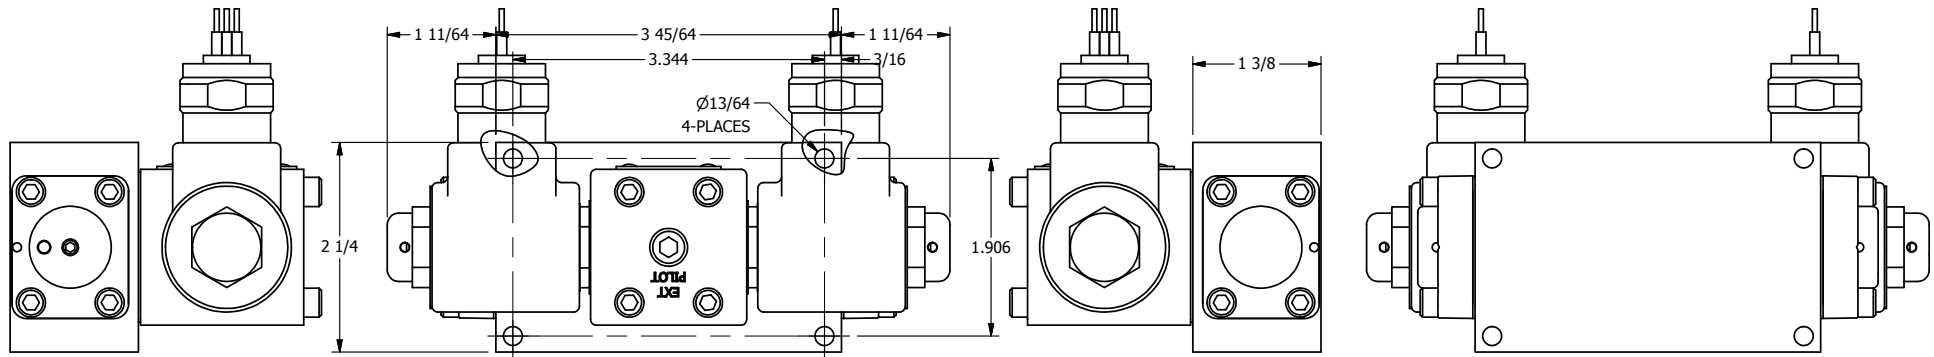

4

3

2

1

AAA
PRODUCTS
INTERNATIONAL

AAA PRODUCTS INTERNATIONAL
7114 Harry Hines Blvd
Dallas, TX 75235

TITLE: 3/8" SIDE PORT, DBL SOL, 3 POS,
SPR CTR, SOL RTRN, REGEN CTR SPL,
MOLD-OVER, DUST EXCLDR

DRAWING NO.:
DIM_SY3DML