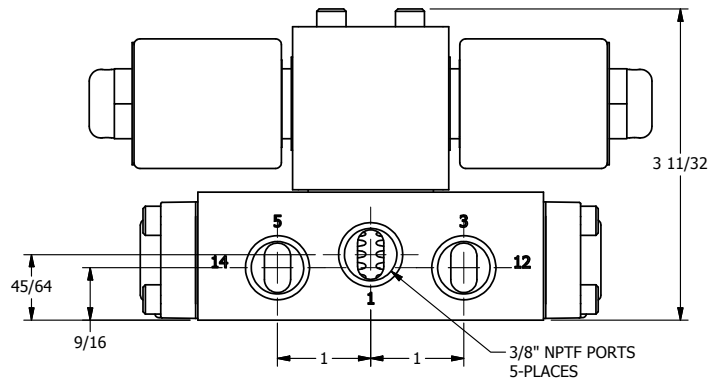

4

3

2

1

AAA
PRODUCTS
INTERNATIONAL

AAA PRODUCTS INTERNATIONAL
7114 Harry Hines Blvd
Dallas, TX 75235

TITLE: 3/8" SIDE PORT, DBL SOL, 3 POS,
SPR CTR, SOL RTRN, REGEN CTR SPL,
MOLD-OVER, DUST EXCLDR

DRAWING NO.:
DIM_SY3DML