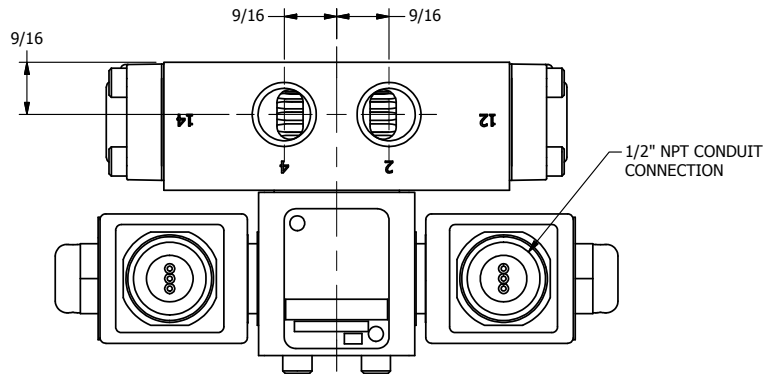

4

3

2

1

AAA
PRODUCTS
INTERNATIONAL

AAA PRODUCTS INTERNATIONAL
7114 Harry Hines Blvd
Dallas, TX 75235

TITLE: 3/8" SIDE PORT, DBL SOL, 3 POS,
SPR CTR, SOL RTRN, REGEN CTR SPL,
MOLD-OVER, DUST EXCLDR

DRAWING NO.:
DIM_SY3DML