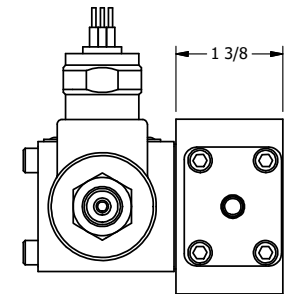

4

3

2

1

AAA
PRODUCTS
INTERNATIONAL

**AAA PRODUCTS
INTERNATIONAL**
7114 Harry Hines Blvd
Dallas, TX 75235

TITLE: 3/8" SIDE PORT, DBL SOL, 2 POS,
SPR CTR, SOL SHFT, REGEN CTR SPL,
MOLD-OVER, THREADED INDICATOR

DRAWING NO.:
DIM_SY3DMK

4

3

2

THE INFORMATION CONTAINED WITHIN THIS DOCUMENT IS PROPRIETARY TO AAA PRODUCTS AND MAY NOT BE DISCLOSED WITHOUT PRIOR WRITTEN CONSENT