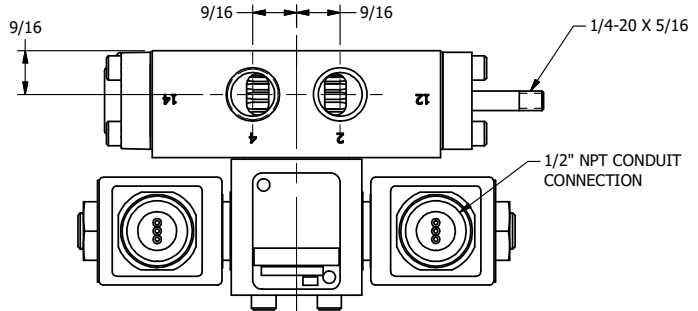

4

3

2

1

AAA
PRODUCTS
INTERNATIONAL

**AAA PRODUCTS
INTERNATIONAL**
7114 Harry Hines Blvd
Dallas, TX 75235

TITLE: 3/8" SIDE PORT, DBL SOL, 2 POS,
SPR CTR, SOL SHFT, REGEN CTR SPL,
MOLD-OVER, THREADED INDICATOR

DRAWING NO.:
DIM_SY3DMK

4

3

2

THE INFORMATION CONTAINED WITHIN THIS DOCUMENT IS PROPRIETARY TO AAA PRODUCTS AND MAY NOT BE DISCLOSED WITHOUT PRIOR WRITTEN CONSENT