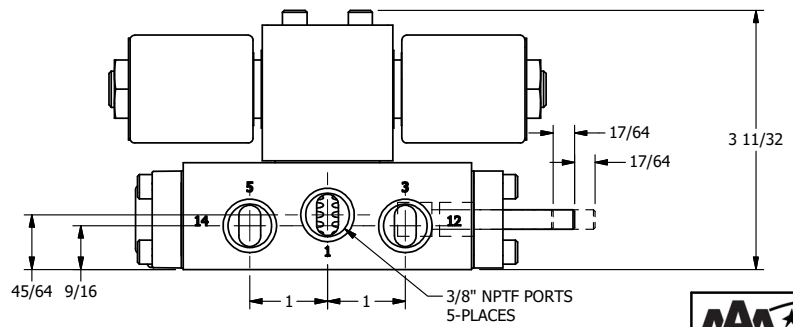

4

3

2

1

AAA
PRODUCTS
INTERNATIONAL

**AAA PRODUCTS
INTERNATIONAL**
7114 Harry Hines Blvd
Dallas, TX 75235

TITLE: 3/8" SIDE PORT, DBL SOL, 2 POS,
SPR CTR, SOL SHFT, REGEN CTR SPL,
MOLD-OVER, THREADED INDICATOR

DRAWING NO.:
DIM_SY3DMK

4

3

2

THE INFORMATION CONTAINED WITHIN THIS DOCUMENT IS PROPRIETARY TO AAA PRODUCTS AND MAY NOT BE DISCLOSED WITHOUT PRIOR WRITTEN CONSENT