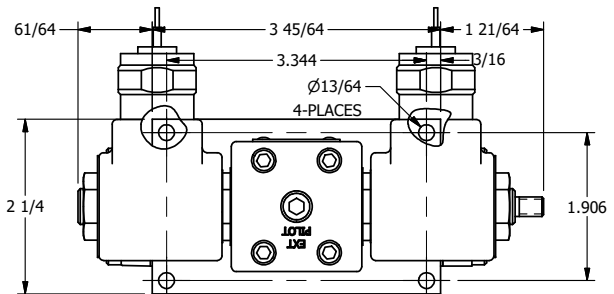

4

3

2

1

AAA
PRODUCTS
INTERNATIONAL

**AAA PRODUCTS
INTERNATIONAL**
7114 Harry Hines Blvd
Dallas, TX 75235

TITLE: 3/8" SIDE PORT, DBL SOL, 2 POS,
SPR CTR, SOL SHFT, REGEN CTR SPL,
MOLD-OVER, THREADED INDICATOR

DRAWING NO.:
DIM_SY3DMK

4

3

2

THE INFORMATION CONTAINED WITHIN THIS DOCUMENT IS PROPRIETARY TO AAA PRODUCTS AND MAY NOT BE DISCLOSED WITHOUT PRIOR WRITTEN CONSENT