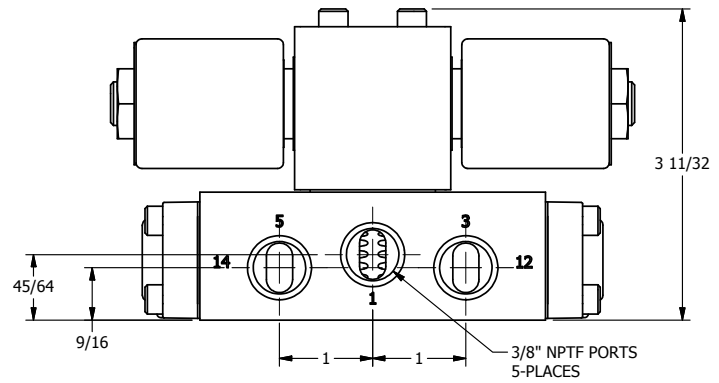

4

3

2

1

1/2" NPT CONDUIT
3-WIRE CONNECTION

AAA
PRODUCTS
INTERNATIONAL

**AAA PRODUCTS
INTERNATIONAL**
7114 Harry Hines Blvd
Dallas, TX 75235

TITLE: 3/8" SIDE PORT, DBL SOL, 3 POS,
SPR CTR, SOL RTRN, REGEN CTR SPL,
MOLD-OVER

PART NO.:
DIM_SY3DM

THE INFORMATION CONTAINED WITHIN THIS DOCUMENT IS PROPRIETARY TO AAA PRODUCTS AND MAY NOT BE DISCLOSED WITHOUT PRIOR WRITTEN CONSENT

4

3

2

1