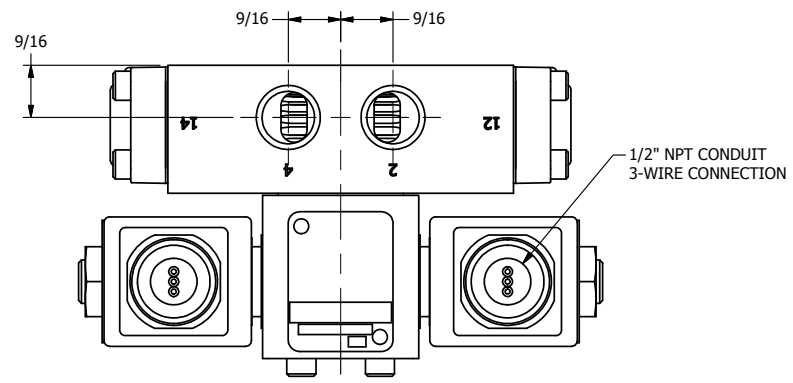

4

3

2

1

1/2" NPT CONDUIT
3-WIRE CONNECTION

AAA
PRODUCTS
INTERNATIONAL

**AAA PRODUCTS
INTERNATIONAL**
7114 Harry Hines Blvd
Dallas, TX 75235

TITLE: 3/8" SIDE PORT, DBL SOL, 3 POS,
SPR CTR, SOL RTRN, REGEN CTR SPL,
MOLD-OVER

PART NO.:
DIM_SY3DM

THE INFORMATION CONTAINED WITHIN THIS DOCUMENT IS PROPRIETARY TO AAA PRODUCTS AND MAY NOT BE DISCLOSED WITHOUT PRIOR WRITTEN CONSENT

4

3

2

1