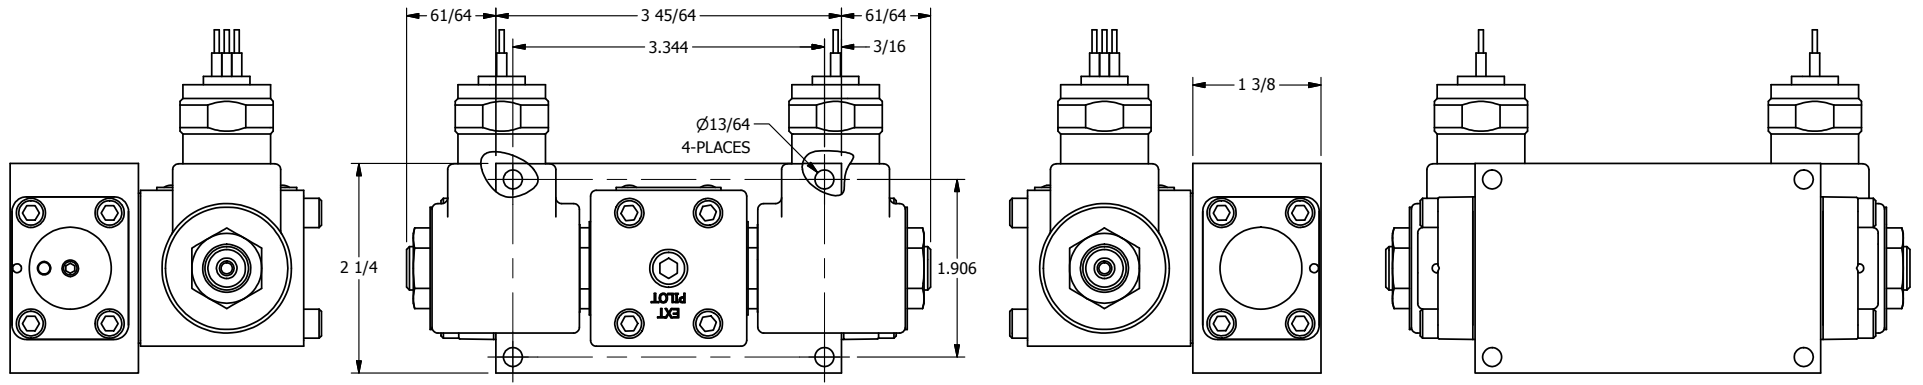

4

3

2

1

1/2" NPT CONDUIT
3-WIRE CONNECTION

AAA
PRODUCTS
INTERNATIONAL

**AAA PRODUCTS
INTERNATIONAL**
7114 Harry Hines Blvd
Dallas, TX 75235

TITLE: 3/8" SIDE PORT, DBL SOL, 3 POS,
SPR CTR, SOL RTRN, REGEN CTR SPL,
MOLD-OVER

PART NO.:
DIM_SY3DM

THE INFORMATION CONTAINED WITHIN THIS DOCUMENT IS PROPRIETARY TO AAA PRODUCTS AND MAY NOT BE DISCLOSED WITHOUT PRIOR WRITTEN CONSENT

4

3

2

1