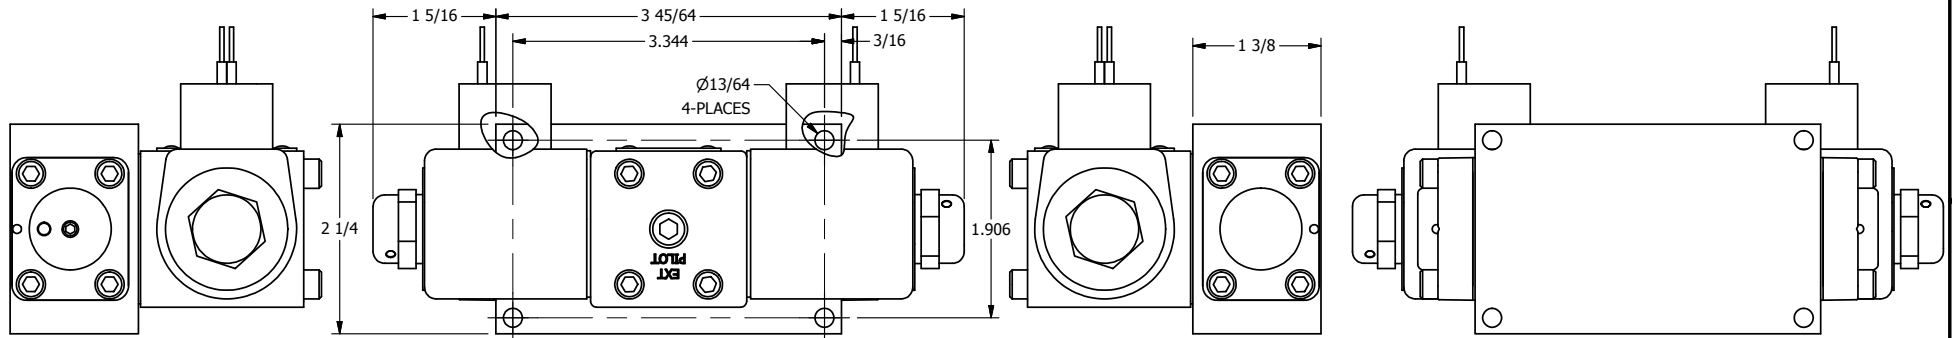

4

3

2

1

1/2" NPT CONDUIT CONNECTION

**AAA**  
PRODUCTS  
INTERNATIONAL

**AAA PRODUCTS INTERNATIONAL**  
7114 Harry Hines Blvd  
Dallas, TX 75235

TITLE: 3/8" SIDE PORT, DBL SOL, 3 POS,  
SPR CTR, SOL RTRN, REGEN CTR SPL,  
CLASSIC SOL, DUST EXCLDR