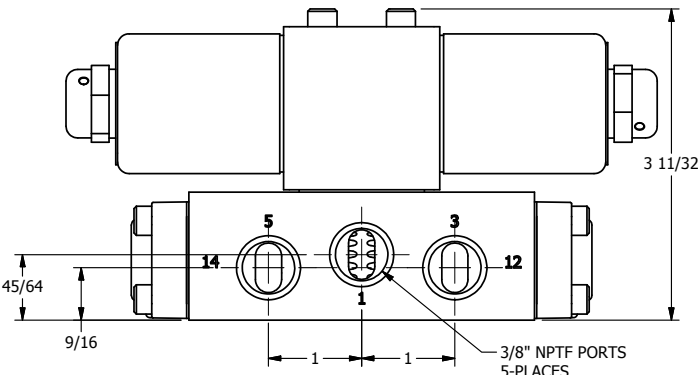

4

3

2

1

1/2" NPT CONDUIT CONNECTION

**AAA**  
PRODUCTS  
INTERNATIONAL

**AAA PRODUCTS INTERNATIONAL**  
7114 Harry Hines Blvd  
Dallas, TX 75235

TITLE: 3/8" SIDE PORT, DBL SOL, 3 POS,  
SPR CTR, SOL RTRN, REGEN CTR SPL,  
CLASSIC SOL, DUST EXCLDR

DRAWING NO.:  
DIM\_SY3DL

THE INFORMATION CONTAINED WITHIN THIS DOCUMENT IS PROPRIETARY TO AAA PRODUCTS AND MAY NOT BE DISCLOSED WITHOUT PRIOR WRITTEN CONSENT

4

3

2

1

B

B