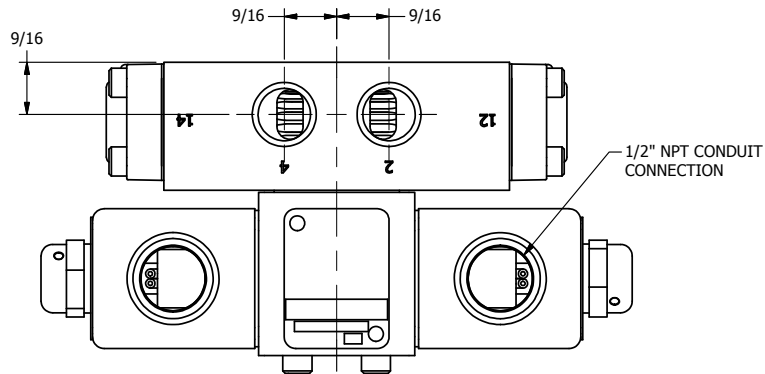

4

3

2

1

1/2" NPT CONDUIT CONNECTION

**AAA**  
PRODUCTS  
INTERNATIONAL

**AAA PRODUCTS INTERNATIONAL**  
7114 Harry Hines Blvd  
Dallas, TX 75235

TITLE: 3/8" SIDE PORT, DBL SOL, 3 POS,  
SPR CTR, SOL RTRN, REGEN CTR SPL,  
CLASSIC SOL, DUST EXCLDR

DRAWING NO.:  
DIM\_SY3DL

THE INFORMATION CONTAINED WITHIN THIS DOCUMENT IS PROPRIETARY TO AAA PRODUCTS AND MAY NOT BE DISCLOSED WITHOUT PRIOR WRITTEN CONSENT

4

3

2

1

B

B