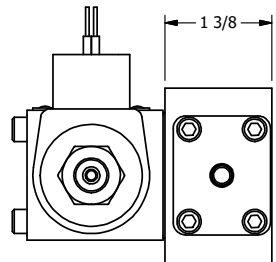

4

3

2

1

AAA
PRODUCTS
INTERNATIONAL

**AAA PRODUCTS
INTERNATIONAL**
7114 Harry Hines Blvd
Dallas, TX 75235

TITLE: 3/8" SIDE PORT, DBL SOL, 2 POS,
SPR CTR, SOL SHFT, REGEN CTR SPL,
CLASSIC SOL, THREADED INDICATOR

DRAWING NO.:
DIM_SY3DK

THE INFORMATION CONTAINED WITHIN THIS DOCUMENT IS PROPRIETARY TO AAA PRODUCTS AND MAY NOT BE DISCLOSED WITHOUT PRIOR WRITTEN CONSENT

4

3

2

B

B

A