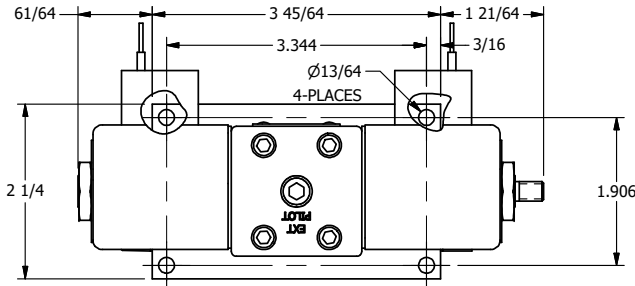

4

3

2

1

AAA
PRODUCTS
INTERNATIONAL

**AAA PRODUCTS
INTERNATIONAL**
7114 Harry Hines Blvd
Dallas, TX 75235

TITLE: 3/8" SIDE PORT, DBL SOL, 2 POS,
SPR CTR, SOL SHFT, REGEN CTR SPL,
CLASSIC SOL, THREADED INDICATOR

DRAWING NO.:
DIM_SY3DK

THE INFORMATION CONTAINED WITHIN THIS DOCUMENT IS PROPRIETARY TO AAA PRODUCTS AND MAY NOT BE DISCLOSED WITHOUT PRIOR WRITTEN CONSENT

4

3

2

B

B

A