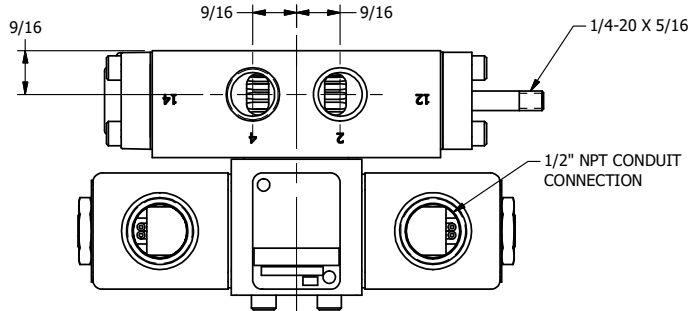

4

3

2

1

AAA
PRODUCTS
INTERNATIONAL

**AAA PRODUCTS
INTERNATIONAL**
7114 Harry Hines Blvd
Dallas, TX 75235

TITLE: 3/8" SIDE PORT, DBL SOL, 2 POS,
SPR CTR, SOL SHFT, REGEN CTR SPL,
CLASSIC SOL, THREADED INDICATOR

DRAWING NO.:
DIM_SY3DK

THE INFORMATION CONTAINED WITHIN THIS DOCUMENT IS PROPRIETARY TO AAA PRODUCTS AND MAY NOT BE DISCLOSED WITHOUT PRIOR WRITTEN CONSENT

4

3

2

B

B

A