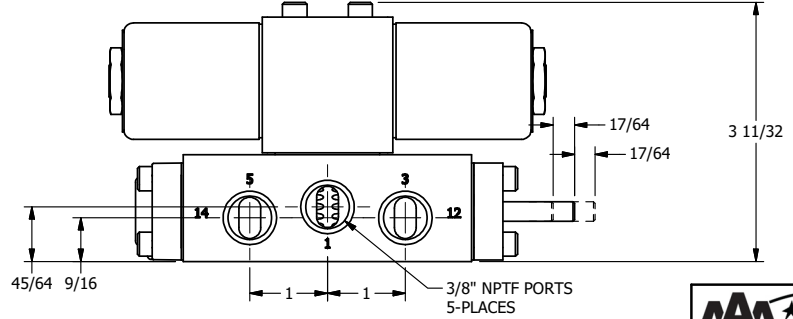

4

3

2

1

AAA
PRODUCTS
INTERNATIONAL

**AAA PRODUCTS
INTERNATIONAL**
7114 Harry Hines Blvd
Dallas, TX 75235

TITLE: 3/8" SIDE PORT, DBL SOL, 2 POS,
SPR CTR, SOL SHFT, REGEN CTR SPL,
CLASSIC SOL, THREADED INDICATOR

DRAWING NO.:
DIM_SY3DK

THE INFORMATION CONTAINED WITHIN THIS DOCUMENT IS PROPRIETARY TO AAA PRODUCTS AND MAY NOT BE DISCLOSED WITHOUT PRIOR WRITTEN CONSENT

4

3

2

B

B

A