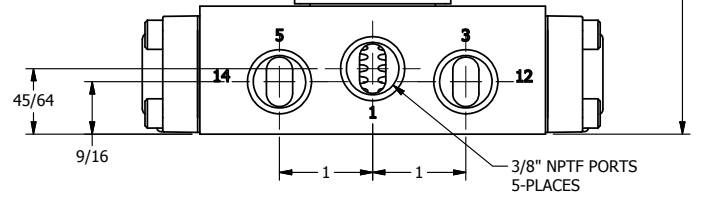

4

3

2

1

**AAA**  
PRODUCTS  
INTERNATIONAL

**AAA PRODUCTS  
INTERNATIONAL**  
7114 Harry Hines Blvd  
Dallas, TX 75235

TITLE: 3/8" SIDE PORT, DBL SOL, 3 POS,  
SPR CTR, SOL RTRN, REGEN CTR SPL,  
ISO 4400 DIN, TAPPED VENT

DRAWING NO.:  
DIM\_SY3DEDT

THE INFORMATION CONTAINED WITHIN THIS DOCUMENT IS PROPRIETARY TO AAA PRODUCTS AND MAY NOT BE DISCLOSED WITHOUT PRIOR WRITTEN CONSENT

4

3

2

1