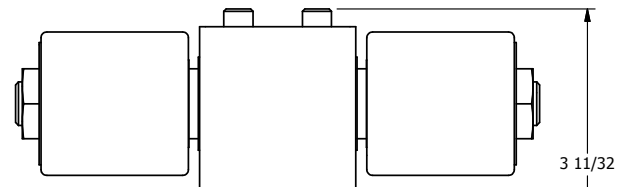

4

3

2

1

**AAA**  
PRODUCTS  
INTERNATIONAL

**AAA PRODUCTS  
INTERNATIONAL**  
7114 Harry Hines Blvd  
Dallas, TX 75235

TITLE: 3/8" SIDE PORT, DBL SOL, 3 POS,  
SPR CTR, SOL RTRN, REGEN CTR SPL,  
ISO 4400 DIN, TAPPED VENT

DRAWING NO.:  
DIM\_SY3DEDT

THE INFORMATION CONTAINED WITHIN THIS DOCUMENT IS PROPRIETARY TO AAA PRODUCTS AND MAY NOT BE DISCLOSED WITHOUT PRIOR WRITTEN CONSENT

4

3

2

1