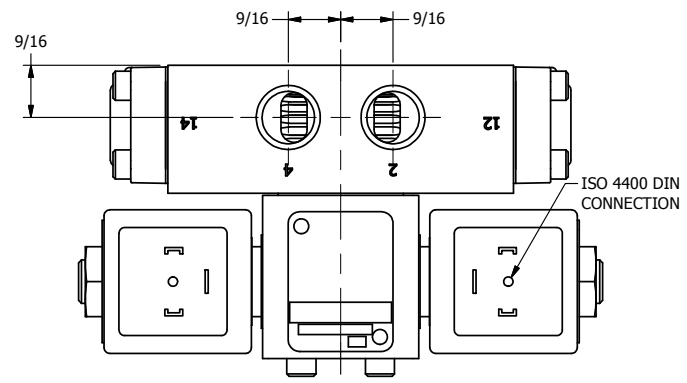

4

3

2

1

**AAA**  
PRODUCTS  
INTERNATIONAL

**AAA PRODUCTS  
INTERNATIONAL**  
7114 Harry Hines Blvd  
Dallas, TX 75235

TITLE: 3/8" SIDE PORT, DBL SOL, 3 POS,  
SPR CTR, SOL RTRN, REGEN CTR SPL,  
ISO 4400 DIN, TAPPED VENT

DRAWING NO.:  
DIM\_SY3DEDT

THE INFORMATION CONTAINED WITHIN THIS DOCUMENT IS PROPRIETARY TO AAA PRODUCTS AND MAY NOT BE DISCLOSED WITHOUT PRIOR WRITTEN CONSENT

4

3

2

1