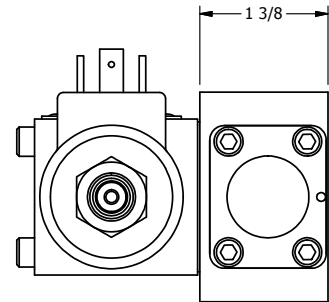

4

3

2

1

**AAA**  
PRODUCTS  
INTERNATIONAL

**AAA PRODUCTS  
INTERNATIONAL**  
7114 Harry Hines Blvd  
Dallas, TX 75235

TITLE: 3/8" SIDE PORT, DBL SOL, 3 POS,  
SPR CTR, SOL RTRN, REGEN CTR SPL,  
ISO 4400 DIN, TAPPED VENT

DRAWING NO.:  
DIM\_SY3DEDT

THE INFORMATION CONTAINED WITHIN THIS DOCUMENT IS PROPRIETARY TO AAA PRODUCTS AND MAY NOT BE DISCLOSED WITHOUT PRIOR WRITTEN CONSENT

4

3

2

1