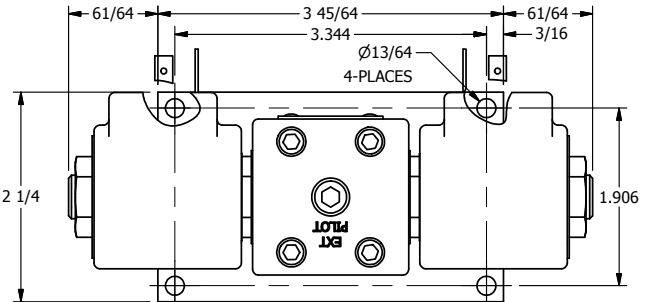

4

3

2

1

**AAA**  
PRODUCTS  
INTERNATIONAL

**AAA PRODUCTS  
INTERNATIONAL**  
7114 Harry Hines Blvd  
Dallas, TX 75235

TITLE: 3/8" SIDE PORT, DBL SOL, 3 POS,  
SPR CTR, SOL RTRN, REGEN CTR SPL,  
ISO 4400 DIN, TAPPED VENT

DRAWING NO.:  
DIM\_SY3DEDT

THE INFORMATION CONTAINED WITHIN THIS DOCUMENT IS PROPRIETARY TO AAA PRODUCTS AND MAY NOT BE DISCLOSED WITHOUT PRIOR WRITTEN CONSENT

4

3

2

1