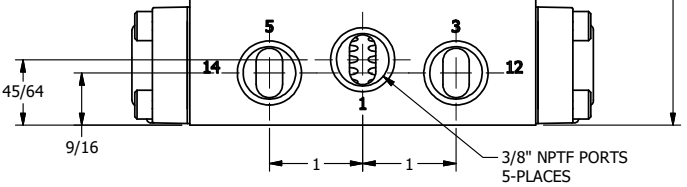

4

3

2

1

ISO 4400 DIN CONNECTION

1/8" NPTF TAPPED VENT 2-PLACES

3/8" NPTF PORTS 5-PLACES

AAA
PRODUCTS INTERNATIONAL
7114 Harry Hines Blvd
Dallas, TX 75235

TITLE: 3/8" SIDE PORT, DBL SOL, 3 POS,
REGEN SPR CTR, ISO 4400 DIN,
LCKNG OVRD, TPD VENT

DRAWING NO.:
DIM_SY3DEDOT

THE INFORMATION CONTAINED WITHIN THIS DOCUMENT IS PROPRIETARY TO AAA PRODUCTS AND MAY NOT BE DISCLOSED WITHOUT PRIOR WRITTEN CONSENT