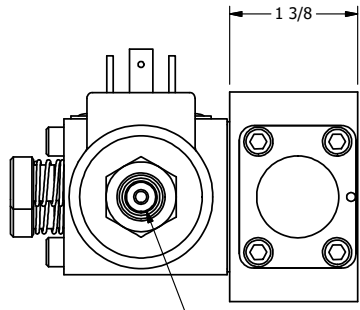

4

3

2

1

ISO 4400 DIN CONNECTION

1/8" NPTF TAPPED VENT 2-PLACES

3/8" NPTF PORTS 5-PLACES

AAA
PRODUCTS INTERNATIONAL
7114 Harry Hines Blvd
Dallas, TX 75235

TITLE: 3/8" SIDE PORT, DBL SOL, 3 POS,
REGEN SPR CTR, ISO 4400 DIN,
LCKNG OVRD, TPD VENT

DRAWING NO.:
DIM_SY3DEDOT

THE INFORMATION CONTAINED WITHIN THIS DOCUMENT IS PROPRIETARY TO AAA PRODUCTS AND MAY NOT BE DISCLOSED WITHOUT PRIOR WRITTEN CONSENT