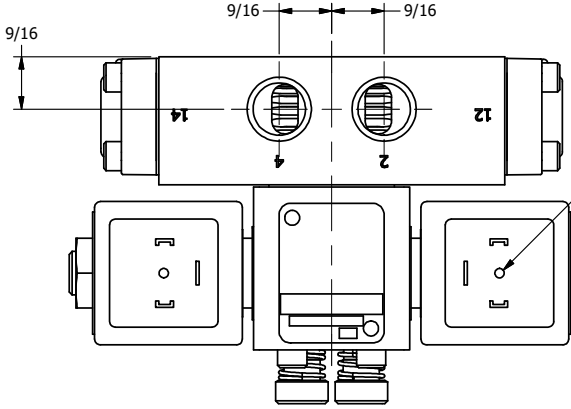

4

3

2

1

ISO 4400 DIN CONNECTION

1/8" NPTF TAPPED VENT 2-PLACES

3/8" NPTF PORTS 5-PLACES

AAA
PRODUCTS INTERNATIONAL
7114 Harry Hines Blvd
Dallas, TX 75235

TITLE: 3/8" SIDE PORT, DBL SOL, 3 POS,
REGEN SPR CTR, ISO 4400 DIN,
LCKNG OVRD, TPD VENT

DRAWING NO.:
DIM_SY3DEDOT

THE INFORMATION CONTAINED WITHIN THIS DOCUMENT IS PROPRIETARY TO AAA PRODUCTS AND MAY NOT BE DISCLOSED WITHOUT PRIOR WRITTEN CONSENT