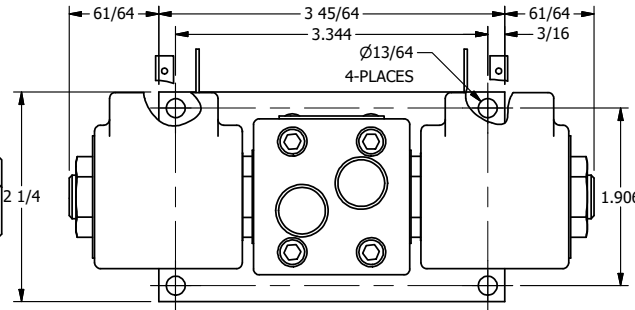

4

3

2

1

ISO 4400 DIN CONNECTION

1/8" NPTF TAPPED VENT 2-PLACES

3/8" NPTF PORTS 5-PLACES

AAA
PRODUCTS INTERNATIONAL
7114 Harry Hines Blvd
Dallas, TX 75235

TITLE: 3/8" SIDE PORT, DBL SOL, 3 POS,
REGEN SPR CTR, ISO 4400 DIN,
LCKNG OVRD, TPD VENT

DRAWING NO.:
DIM_SY3DEDOT

THE INFORMATION CONTAINED WITHIN THIS DOCUMENT IS PROPRIETARY TO AAA PRODUCTS AND MAY NOT BE DISCLOSED WITHOUT PRIOR WRITTEN CONSENT