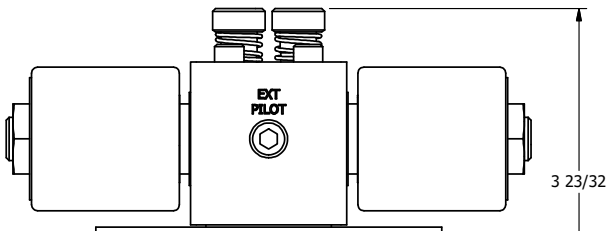

4

3

2

1

ISO 4400 DIN CONNECTION

1/8" NPTF TAPPED VENT 2-PLACES

3/8" NPTF PORTS 5-PLACES

AAA
PRODUCTS INTERNATIONAL
7114 Harry Hines Blvd
Dallas, TX 75235

TITLE: 3/8" SIDE PORT, DBL SOL, 3 POS,
REGEN SPR CTR, ISO 4400 DIN,
LCKNG OVRD, TPD VENT

DRAWING NO.:
DIM_SY3DEDOT

THE INFORMATION CONTAINED WITHIN THIS DOCUMENT IS PROPRIETARY TO AAA PRODUCTS AND MAY NOT BE DISCLOSED WITHOUT PRIOR WRITTEN CONSENT