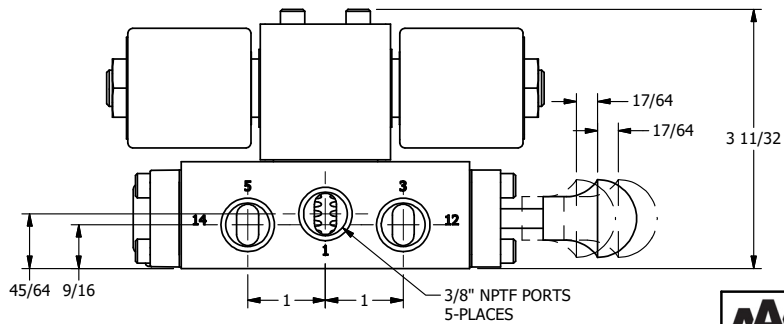

4

3

2

1

AAA
PRODUCTS
INTERNATIONAL

**AAA PRODUCTS
INTERNATIONAL**
7114 Harry Hines Blvd
Dallas, TX 75235

TITLE: 3/8" SIDE PORT, DBL SOL, 2 POS,
SPR CTR, SOL SHFT, REGEN CTR SPL,
ISO 4400 DIN, MAN SPL OVRD

DRAWING NO.:
DIM_SY3DEDOS