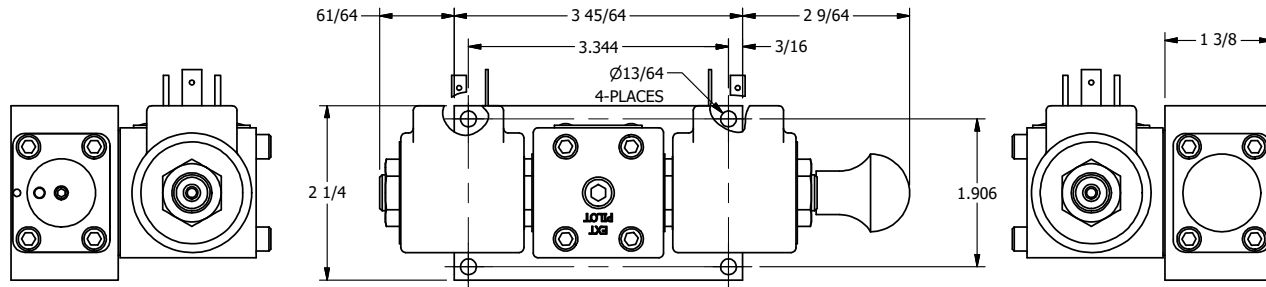

4

3

2

1

AAA
PRODUCTS
INTERNATIONAL

**AAA PRODUCTS
INTERNATIONAL**
7114 Harry Hines Blvd
Dallas, TX 75235

TITLE: 3/8" SIDE PORT, DBL SOL, 2 POS,
SPR CTR, SOL SHFT, REGEN CTR SPL,
ISO 4400 DIN, MAN SPL OVRD

DRAWING NO.:
DIM_SY3DEDOS