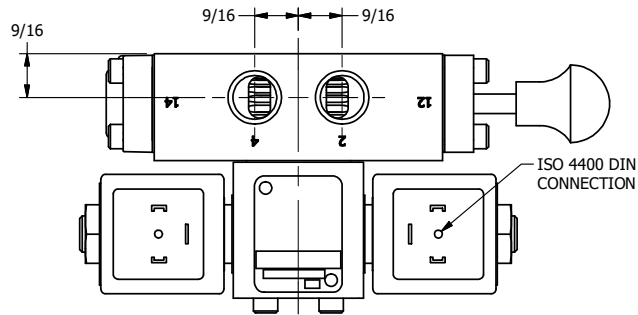

4

3

2

1

AAA
PRODUCTS
INTERNATIONAL

**AAA PRODUCTS
INTERNATIONAL**
7114 Harry Hines Blvd
Dallas, TX 75235

TITLE: 3/8" SIDE PORT, DBL SOL, 2 POS,
SPR CTR, SOL SHFT, REGEN CTR SPL,
ISO 4400 DIN, MAN SPL OVRD

DRAWING NO.:
DIM_SY3DEDOS