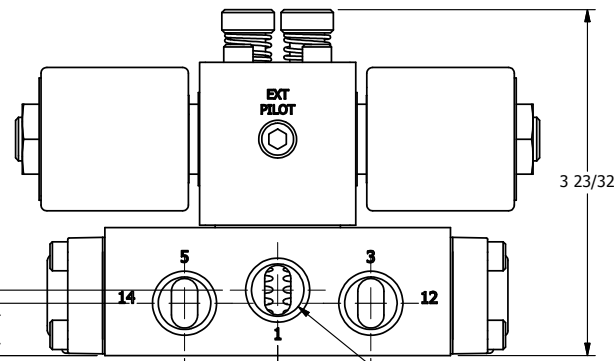

4

3

2

1

ISO 4400 DIN CONNECTION

3/8" NPTF PORTS 5-PLACES

AAA
PRODUCTS
INTERNATIONAL

AAA PRODUCTS INTERNATIONAL
7114 Harry Hines Blvd
Dallas, TX 75235

TITLE: 3/8" SIDE PORT, DBL SOL, 3 POS,
SPR CTR, SOL RTRN, REGEN CTR SPL,
ISO 4400 DIN, PUSH OVRD

DRAWING NO.:
DIM_SY3DEDOP

THE INFORMATION CONTAINED WITHIN THIS DOCUMENT IS PROPRIETARY TO AAA PRODUCTS AND MAY NOT BE DISCLOSED WITHOUT PRIOR WRITTEN CONSENT