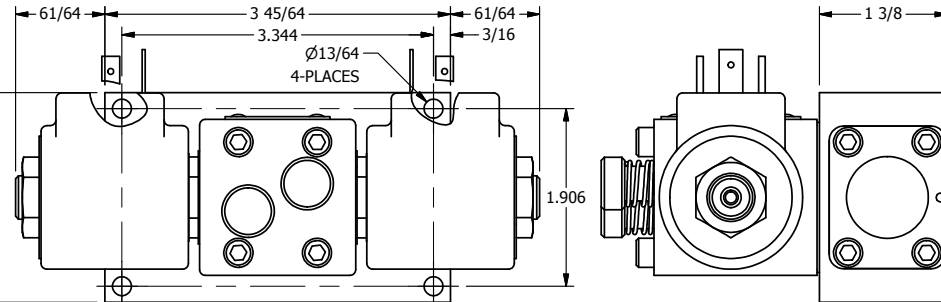

4

3

2

1

ISO 4400 DIN CONNECTION

3/8" NPTF PORTS 5-PLACES

AAA
PRODUCTS
INTERNATIONAL

AAA PRODUCTS INTERNATIONAL
7114 Harry Hines Blvd
Dallas, TX 75235

TITLE: 3/8" SIDE PORT, DBL SOL, 3 POS,
SPR CTR, SOL RTRN, REGEN CTR SPL,
ISO 4400 DIN, PUSH OVRD

DRAWING NO.:
DIM_SY3DEDOP

THE INFORMATION CONTAINED WITHIN THIS DOCUMENT IS PROPRIETARY TO AAA PRODUCTS AND MAY NOT BE DISCLOSED WITHOUT PRIOR WRITTEN CONSENT