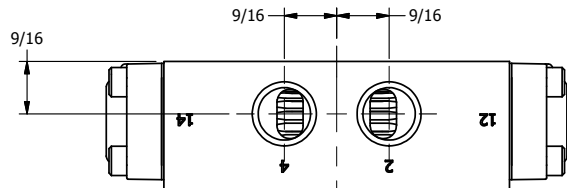

4

3

2

1

ISO 4400 DIN CONNECTION

3/8" NPTF PORTS 5-PLACES

AAA
PRODUCTS
INTERNATIONAL

AAA PRODUCTS INTERNATIONAL
7114 Harry Hines Blvd
Dallas, TX 75235

TITLE: 3/8" SIDE PORT, DBL SOL, 3 POS,
SPR CTR, SOL RTRN, REGEN CTR SPL,
ISO 4400 DIN, PUSH OVRD

DRAWING NO.:
DIM_SY3DEDOP

THE INFORMATION CONTAINED WITHIN THIS DOCUMENT IS PROPRIETARY TO AAA PRODUCTS AND MAY NOT BE DISCLOSED WITHOUT PRIOR WRITTEN CONSENT