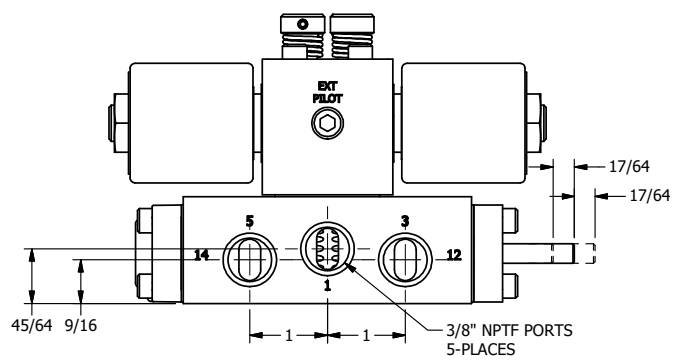

4

3

2

1

4

3

2

AAA
PRODUCTS
INTERNATIONAL

**AAA PRODUCTS
INTERNATIONAL**
7114 Harry Hines Blvd
Dallas, TX 75235

TITLE: 3/8" SIDE PORT, DBL SOL, 2 POS,
REGEN SPR CTR, ISO 4400 DIN,
NON-LCKNG OVRD, THRD INDCTR PIN

DRAWING NO.:
DIM_SY3DEDONK

THE INFORMATION CONTAINED WITHIN THIS DOCUMENT IS PROPRIETARY TO AAA PRODUCTS AND MAY NOT BE DISCLOSED WITHOUT PRIOR WRITTEN CONSENT