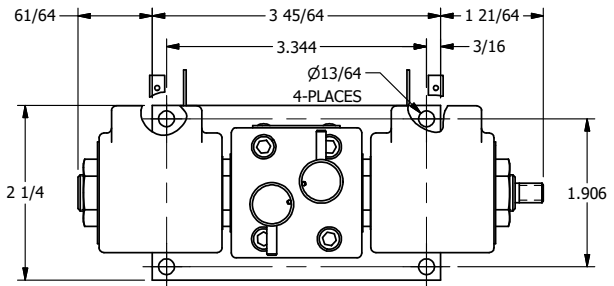

4

3

2

1

4

3

2

AAA
PRODUCTS
INTERNATIONAL

**AAA PRODUCTS
INTERNATIONAL**
7114 Harry Hines Blvd
Dallas, TX 75235

TITLE: 3/8" SIDE PORT, DBL SOL, 2 POS,
REGEN SPR CTR, ISO 4400 DIN,
NON-LCKNG OVRD, THRD INDCTR PIN

DRAWING NO.:
DIM_SY3DEDONK

THE INFORMATION CONTAINED WITHIN THIS DOCUMENT IS PROPRIETARY TO AAA PRODUCTS AND MAY NOT BE DISCLOSED WITHOUT PRIOR WRITTEN CONSENT