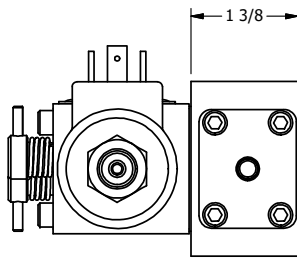

4

3

2

1

4

3

2

AAA
PRODUCTS
INTERNATIONAL

**AAA PRODUCTS
INTERNATIONAL**
7114 Harry Hines Blvd
Dallas, TX 75235

TITLE: 3/8" SIDE PORT, DBL SOL, 2 POS,
REGEN SPR CTR, ISO 4400 DIN,
NON-LCKNG OVRD, THRD INDCTR PIN

DRAWING NO.:
DIM_SY3DEDONK

THE INFORMATION CONTAINED WITHIN THIS DOCUMENT IS PROPRIETARY TO AAA PRODUCTS AND MAY NOT BE DISCLOSED WITHOUT PRIOR WRITTEN CONSENT