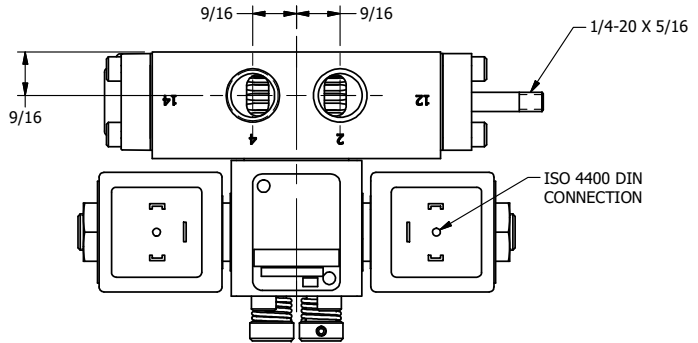

4

3

2

1

4

3

2

AAA
PRODUCTS
INTERNATIONAL

**AAA PRODUCTS
INTERNATIONAL**
7114 Harry Hines Blvd
Dallas, TX 75235

TITLE: 3/8" SIDE PORT, DBL SOL, 2 POS,
REGEN SPR CTR, ISO 4400 DIN,
NON-LCKNG OVRD, THRD INDCTR PIN

DRAWING NO.:
DIM_SY3DEDONK

THE INFORMATION CONTAINED WITHIN THIS DOCUMENT IS PROPRIETARY TO AAA PRODUCTS AND MAY NOT BE DISCLOSED WITHOUT PRIOR WRITTEN CONSENT