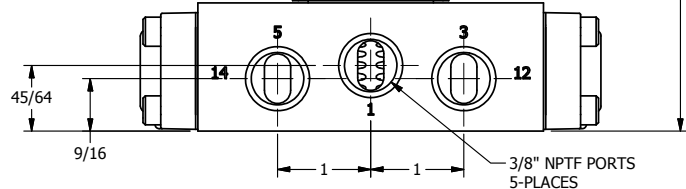

4

3

2

1

ISO 4400 DIN CONNECTION

Ø13/64
4-PLACES

EXT
PILOT

3 23/32

3/8" NPTF PORTS
5-PLACES

AAA
PRODUCTS
INTERNATIONAL

**AAA PRODUCTS
INTERNATIONAL**
7114 Harry Hines Blvd
Dallas, TX 75235

TITLE: 3/8" SIDE PORT, DBL SOL, 3 POS,
SPR CTR, SOL RTRN, REGEN CTR SPL,
ISO 4400 DIN, NON-LCKNG OVRD