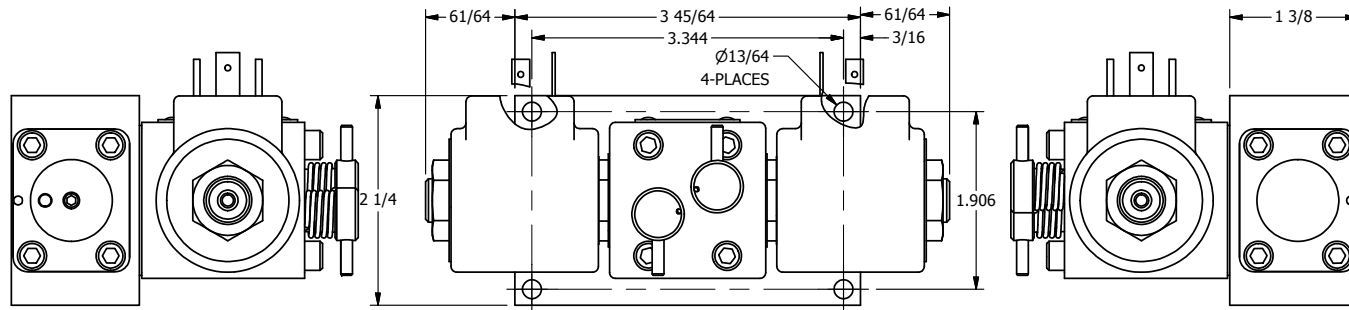

4

3

2

1

ISO 4400 DIN CONNECTION

Ø13/64
4-PLACES

EXT
PILOT

3 23/32

3/8" NPTF PORTS
5-PLACES

AAA
PRODUCTS
INTERNATIONAL

**AAA PRODUCTS
INTERNATIONAL**
7114 Harry Hines Blvd
Dallas, TX 75235

TITLE: 3/8" SIDE PORT, DBL SOL, 3 POS,
SPR CTR, SOL RTRN, REGEN CTR SPL,
ISO 4400 DIN, NON-LCKNG OVRD