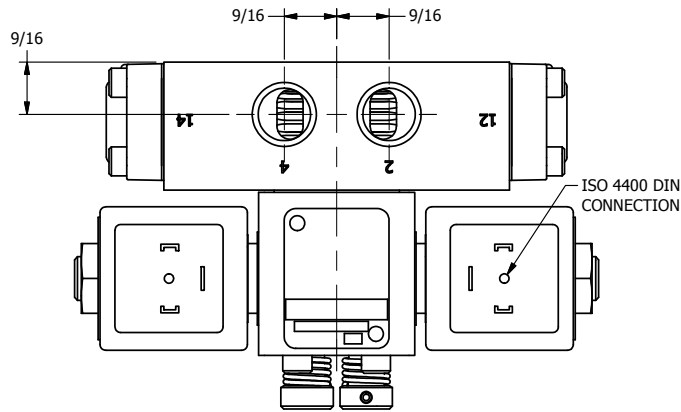

4

3

2

1

ISO 4400 DIN CONNECTION

Ø13/64
4-PLACES

EXT
PILOT

3 23/32

3/8" NPTF PORTS
5-PLACES

AAA
PRODUCTS
INTERNATIONAL

**AAA PRODUCTS
INTERNATIONAL**
7114 Harry Hines Blvd
Dallas, TX 75235

TITLE: 3/8" SIDE PORT, DBL SOL, 3 POS,
SPR CTR, SOL RTRN, REGEN CTR SPL,
ISO 4400 DIN, NON-LCKNG OVRD