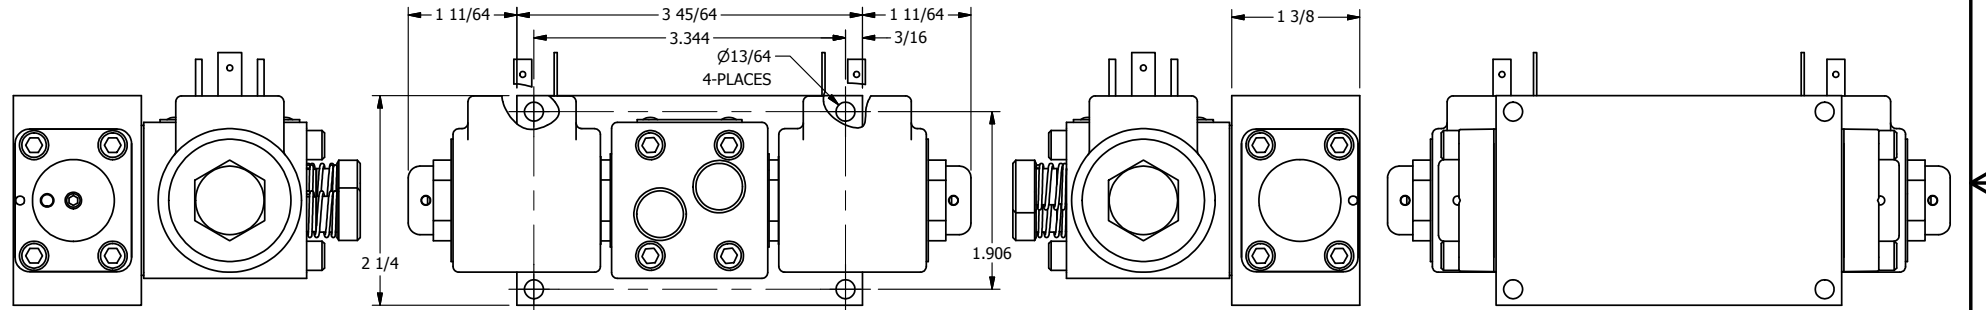

4

3

2

1

**AAA**  
PRODUCTS  
INTERNATIONAL

**AAA PRODUCTS  
INTERNATIONAL**  
7114 Harry Hines Blvd  
Dallas, TX 75235

TITLE: 3/8" SIDE PORT, DBL SOL, 3 POS,  
SPR CTR, REGEN CTR SPL, ISO 4400,  
LCKNG OVRD, DUST EXCLDR