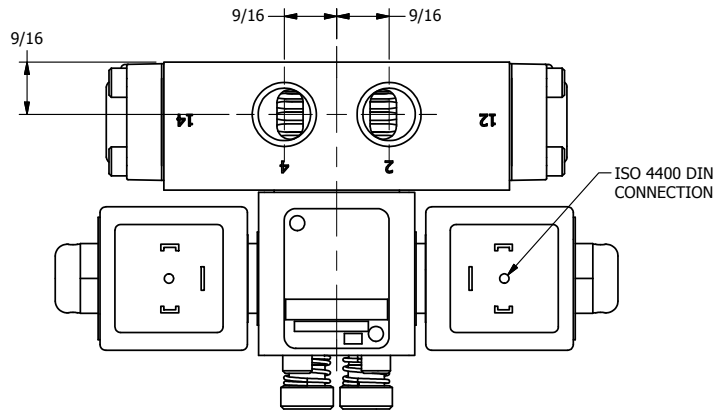

4

3

2

1

**AAA**  
PRODUCTS  
INTERNATIONAL

**AAA PRODUCTS  
INTERNATIONAL**  
7114 Harry Hines Blvd  
Dallas, TX 75235

TITLE: 3/8" SIDE PORT, DBL SOL, 3 POS,  
SPR CTR, REGEN CTR SPL, ISO 4400,  
LCKNG OVRD, DUST EXCLDR

DRAWING NO.:  
DIM\_SY3DEDOL

THE INFORMATION CONTAINED WITHIN THIS DOCUMENT IS PROPRIETARY TO AAA PRODUCTS AND MAY NOT BE DISCLOSED WITHOUT PRIOR WRITTEN CONSENT

4

3

2

1

B

B