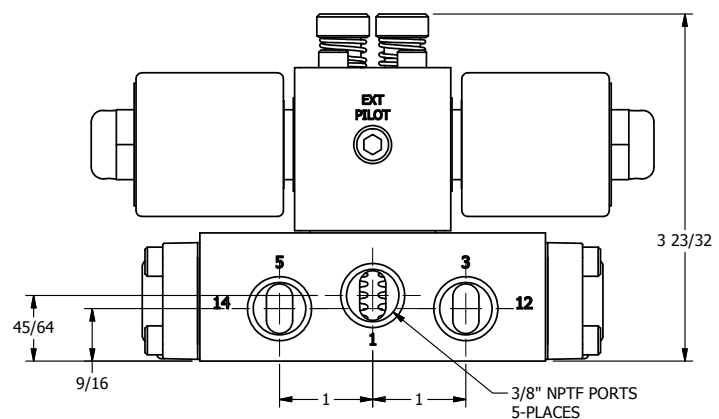

4

3

2

1

**AAA**  
PRODUCTS  
INTERNATIONAL

**AAA PRODUCTS  
INTERNATIONAL**  
7114 Harry Hines Blvd  
Dallas, TX 75235

TITLE: 3/8" SIDE PORT, DBL SOL, 3 POS,  
SPR CTR, REGEN CTR SPL, ISO 4400,  
LCKNG OVRD, DUST EXCLDR

DRAWING NO.:  
DIM\_SY3DEDOL

THE INFORMATION CONTAINED WITHIN THIS DOCUMENT IS PROPRIETARY TO AAA PRODUCTS AND MAY NOT BE DISCLOSED WITHOUT PRIOR WRITTEN CONSENT

4

3

2

1

B

B