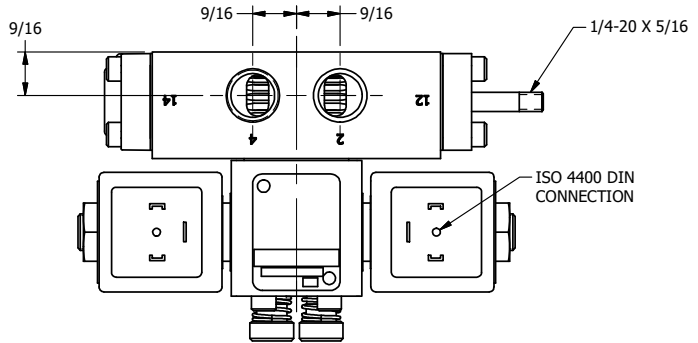

4

3

2

1

AAA
PRODUCTS
INTERNATIONAL

AAA PRODUCTS INTERNATIONAL
7114 Harry Hines Blvd
Dallas, TX 75235

TITLE: 3/8" SIDE PORT, DBL SOL, 2 POS,
REGEN SPR CTR, ISO 4400 DIN,
LCKNG OVRD, THREADED INDCTR PIN

DRAWING NO.:
DIM_SY3DEDOK