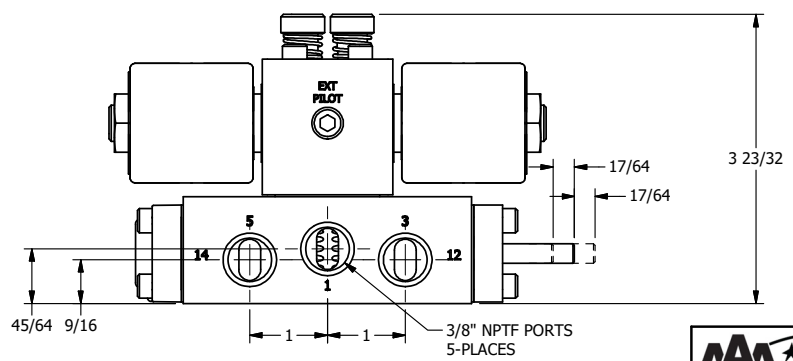

4

3

2

1

AAA
PRODUCTS
INTERNATIONAL

AAA PRODUCTS INTERNATIONAL
7114 Harry Hines Blvd
Dallas, TX 75235

TITLE: 3/8" SIDE PORT, DBL SOL, 2 POS,
REGEN SPR CTR, ISO 4400 DIN,
LCKNG OVRD, THREADED INDCTR PIN

DRAWING NO.:
DIM_SY3DEDOK