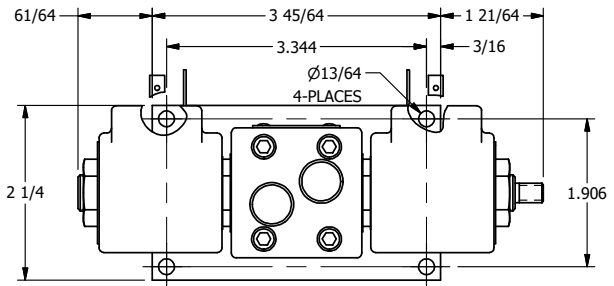

4

3

2

1

AAA
PRODUCTS
INTERNATIONAL

AAA PRODUCTS INTERNATIONAL
7114 Harry Hines Blvd
Dallas, TX 75235

TITLE: 3/8" SIDE PORT, DBL SOL, 2 POS,
REGEN SPR CTR, ISO 4400 DIN,
LCKNG OVRD, THREADED INDCTR PIN

DRAWING NO.:
DIM_SY3DEDOK