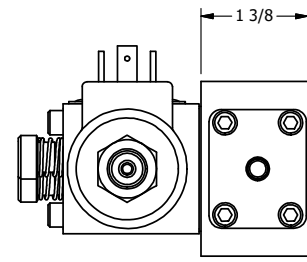

4

3

2

1

AAA
PRODUCTS
INTERNATIONAL

AAA PRODUCTS INTERNATIONAL
7114 Harry Hines Blvd
Dallas, TX 75235

TITLE: 3/8" SIDE PORT, DBL SOL, 2 POS,
REGEN SPR CTR, ISO 4400 DIN,
LCKNG OVRD, THREADED INDCTR PIN

DRAWING NO.:
DIM_SY3DEDOK