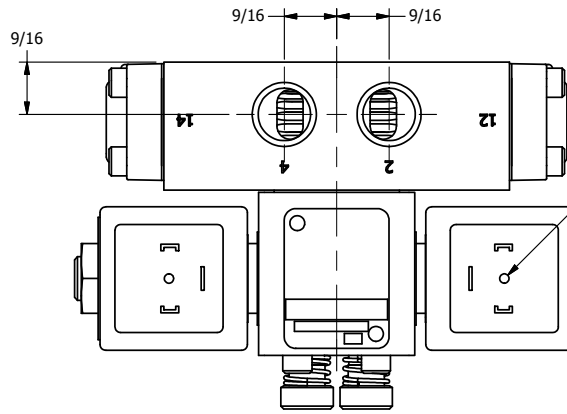

4

3

2

1

ISO 4400 DIN CONNECTION

B

B

A

A

AAA
PRODUCTS
INTERNATIONAL

AAA PRODUCTS INTERNATIONAL
7114 Harry Hines Blvd
Dallas, TX 75235

TITLE: $3/8$ " SIDE PORT, DBL SOL, 3 POS,
SPR CTR, SOL RTRN, REGEN CTR SPL,
ISO 4400 DIN, LCKNG OVRD

DRAWING NO.:
DIM_SY3DEDO