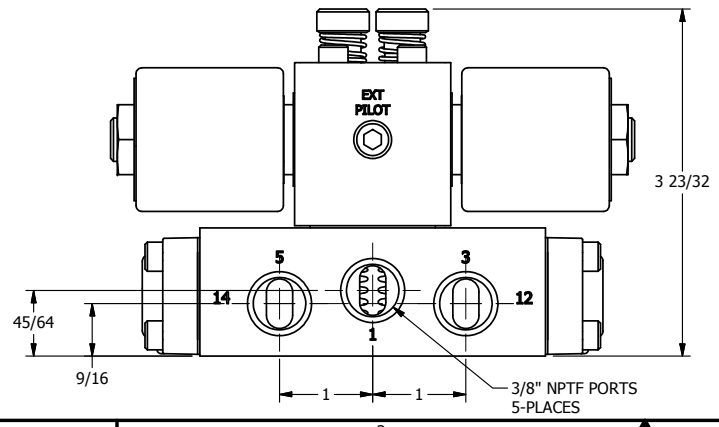

4

3

2

1

ISO 4400 DIN CONNECTION

B

B

A

A

AAA
PRODUCTS
INTERNATIONAL

AAA PRODUCTS INTERNATIONAL
7114 Harry Hines Blvd
Dallas, TX 75235

TITLE: $3/8$ " SIDE PORT, DBL SOL, 3 POS,
SPR CTR, SOL RTRN, REGEN CTR SPL,
ISO 4400 DIN, LCKNG OVRD

DRAWING NO.:
DIM_SY3DEDO