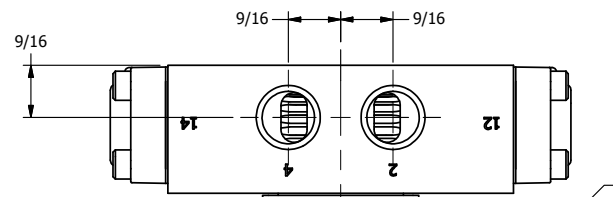

4

3

2

1

ISO 4400 DIN CONNECTION

Ø13/64
4-PLACES

B

B

A

A

AAA
PRODUCTS
INTERNATIONAL

**AAA PRODUCTS
INTERNATIONAL**
7114 Harry Hines Blvd
Dallas, TX 75235

TITLE: 3/8" SIDE PORT, DBL SOL, 3 POS,
SPR CTR, SOL RTRN, REGEN CTR SPL,
ISO 4400 DIN, DUST EXCLDR

DRAWING NO.:
DIM_SY3DEDL