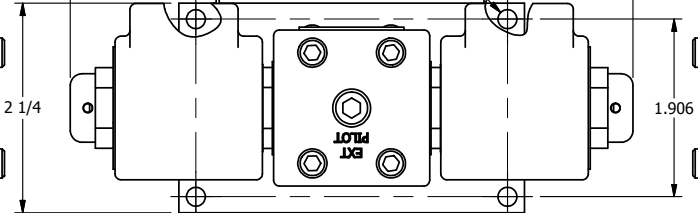

4

3

2

1

ISO 4400 DIN CONNECTION

Ø13/64
4-PLACES

B

B

A

A

AAA
PRODUCTS
INTERNATIONAL

**AAA PRODUCTS
INTERNATIONAL**
7114 Harry Hines Blvd
Dallas, TX 75235

TITLE: 3/8" SIDE PORT, DBL SOL, 3 POS,
SPR CTR, SOL RTRN, REGEN CTR SPL,
ISO 4400 DIN, DUST EXCLDR

DRAWING NO.:
DIM_SY3DEDL