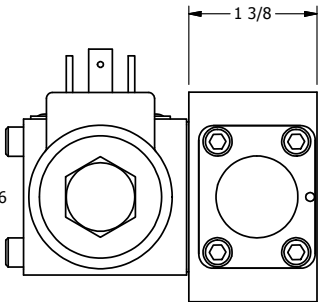

4

3

2

1

ISO 4400 DIN CONNECTION

Ø13/64
4-PLACES

B

B

A

A

AAA
PRODUCTS
INTERNATIONAL

**AAA PRODUCTS
INTERNATIONAL**
7114 Harry Hines Blvd
Dallas, TX 75235

TITLE: 3/8" SIDE PORT, DBL SOL, 3 POS,
SPR CTR, SOL RTRN, REGEN CTR SPL,
ISO 4400 DIN, DUST EXCLDR

DRAWING NO.:
DIM_SY3DEDL