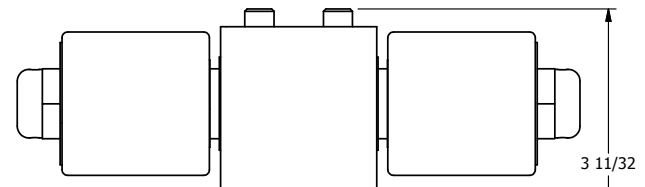

4

3

2

1

ISO 4400 DIN CONNECTION

Ø13/64
4-PLACES

B

B

A

A

AAA
PRODUCTS
INTERNATIONAL

**AAA PRODUCTS
INTERNATIONAL**
7114 Harry Hines Blvd
Dallas, TX 75235

TITLE: 3/8" SIDE PORT, DBL SOL, 3 POS,
SPR CTR, SOL RTRN, REGEN CTR SPL,
ISO 4400 DIN, DUST EXCLDR

DRAWING NO.:
DIM_SY3DEDL