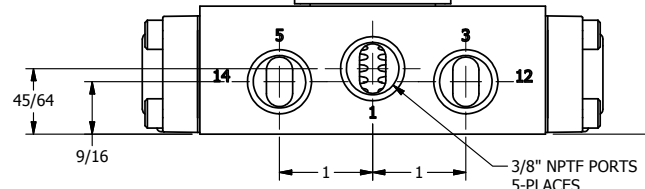

4

3

2

1

ISO 4400 DIN CONNECTION

Ø13/64
4-PLACES

B

B

A

A

AAA
PRODUCTS
INTERNATIONAL

**AAA PRODUCTS
INTERNATIONAL**
7114 Harry Hines Blvd
Dallas, TX 75235

TITLE: 3/8" SIDE PORT, DBL SOL, 3 POS,
SPR CTR, SOL RTRN, REGEN CTR SPL,
ISO 4400 DIN, DUST EXCLDR

DRAWING NO.:
DIM_SY3DEDL