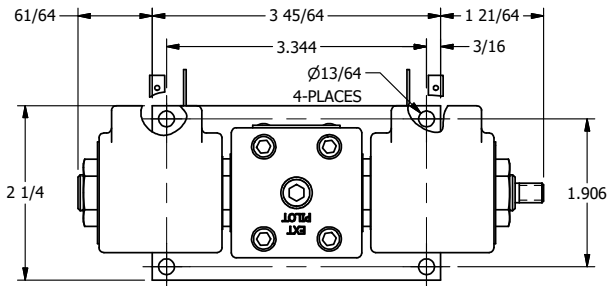

4

3

2

1

AAA
PRODUCTS
INTERNATIONAL

AAA PRODUCTS INTERNATIONAL
7114 Harry Hines Blvd
Dallas, TX 75235

TITLE: 3/8" SIDE PORT, DBL SOL, 2 POS,
SPR CTR, SOL SHFT, REGEN CTR SPL,
ISO 4400 DIN, THREADED INDICATOR

DRAWING NO.:
DIM_SY3DEDK

4

3

2

THE INFORMATION CONTAINED WITHIN THIS DOCUMENT IS PROPRIETARY TO AAA PRODUCTS AND MAY NOT BE DISCLOSED WITHOUT PRIOR WRITTEN CONSENT