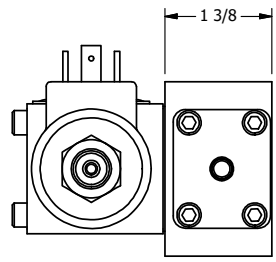

4

3

2

1

AAA
PRODUCTS
INTERNATIONAL

AAA PRODUCTS INTERNATIONAL
7114 Harry Hines Blvd
Dallas, TX 75235

TITLE: 3/8" SIDE PORT, DBL SOL, 2 POS,
SPR CTR, SOL SHFT, REGEN CTR SPL,
ISO 4400 DIN, THREADED INDICATOR

DRAWING NO.:
DIM_SY3DEDK

4

3

2

THE INFORMATION CONTAINED WITHIN THIS DOCUMENT IS PROPRIETARY TO AAA PRODUCTS AND MAY NOT BE DISCLOSED WITHOUT PRIOR WRITTEN CONSENT