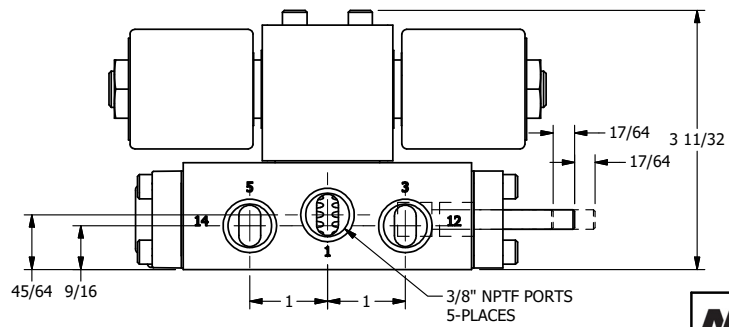

4

3

2

1

AAA
PRODUCTS
INTERNATIONAL

AAA PRODUCTS INTERNATIONAL
7114 Harry Hines Blvd
Dallas, TX 75235

TITLE: 3/8" SIDE PORT, DBL SOL, 2 POS,
SPR CTR, SOL SHFT, REGEN CTR SPL,
ISO 4400 DIN, THREADED INDICATOR

DRAWING NO.:
DIM_SY3DEDK

4

3

2

THE INFORMATION CONTAINED WITHIN THIS DOCUMENT IS PROPRIETARY TO AAA PRODUCTS AND MAY NOT BE DISCLOSED WITHOUT PRIOR WRITTEN CONSENT