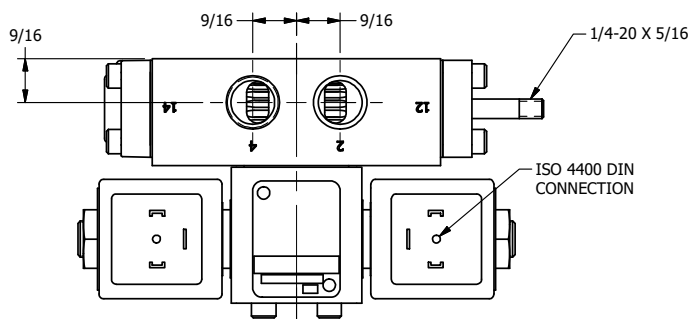

4

3

2

1

AAA
PRODUCTS
INTERNATIONAL

AAA PRODUCTS INTERNATIONAL
7114 Harry Hines Blvd
Dallas, TX 75235

TITLE: 3/8" SIDE PORT, DBL SOL, 2 POS,
SPR CTR, SOL SHFT, REGEN CTR SPL,
ISO 4400 DIN, THREADED INDICATOR

DRAWING NO.:
DIM_SY3DEDK

4

3

2

THE INFORMATION CONTAINED WITHIN THIS DOCUMENT IS PROPRIETARY TO AAA PRODUCTS AND MAY NOT BE DISCLOSED WITHOUT PRIOR WRITTEN CONSENT