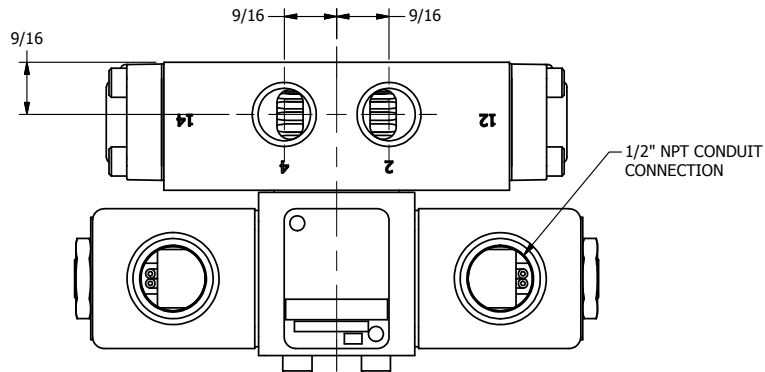

4

3

2

1

1/2" NPT CONDUIT CONNECTION

3/8" NPTF PORTS 5-PLACES

AAA
PRODUCTS
INTERNATIONAL

AAA PRODUCTS INTERNATIONAL
7114 Harry Hines Blvd
Dallas, TX 75235

TITLE: 3/8" SIDE PORT, DBL SOL, 3 POS,
SPR CTR, SOL RTRN, REGEN CTR SPL,
CLASSIC SOL

PART NO.:
DIM_SY3D

THE INFORMATION CONTAINED WITHIN THIS DOCUMENT IS PROPRIETARY TO AAA PRODUCTS AND MAY NOT BE DISCLOSED WITHOUT PRIOR WRITTEN CONSENT