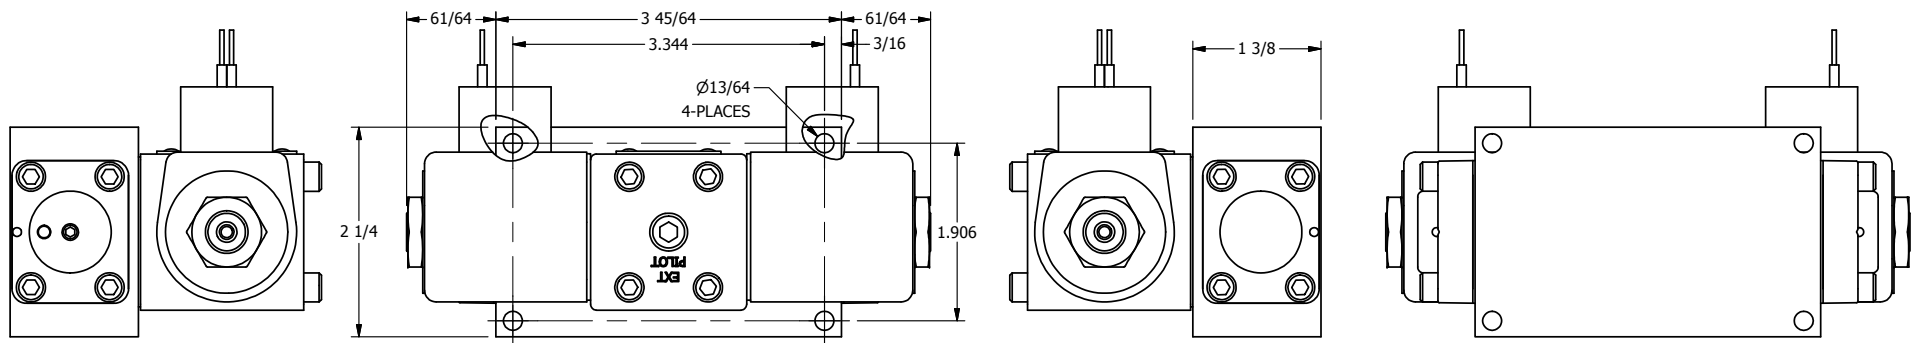

4

3

2

1

1/2" NPT CONDUIT CONNECTION

3/8" NPTF PORTS 5-PLACES

AAA
PRODUCTS
INTERNATIONAL

AAA PRODUCTS INTERNATIONAL
7114 Harry Hines Blvd
Dallas, TX 75235

TITLE: 3/8" SIDE PORT, DBL SOL, 3 POS,
SPR CTR, SOL RTRN, REGEN CTR SPL,
CLASSIC SOL

PART NO.:
DIM_SY3D

THE INFORMATION CONTAINED WITHIN THIS DOCUMENT IS PROPRIETARY TO AAA PRODUCTS AND MAY NOT BE DISCLOSED WITHOUT PRIOR WRITTEN CONSENT