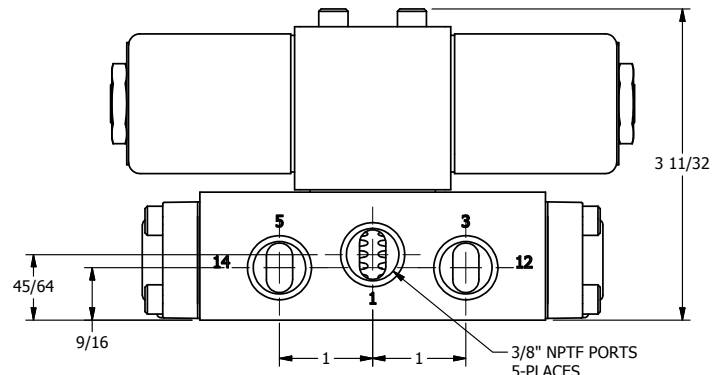

4

3

2

1

1/2" NPT CONDUIT CONNECTION

3/8" NPTF PORTS 5-PLACES

AAA
PRODUCTS
INTERNATIONAL

AAA PRODUCTS INTERNATIONAL
7114 Harry Hines Blvd
Dallas, TX 75235

TITLE: 3/8" SIDE PORT, DBL SOL, 3 POS,
SPR CTR, SOL RTRN, REGEN CTR SPL,
CLASSIC SOL

PART NO.:
DIM_SY3D

THE INFORMATION CONTAINED WITHIN THIS DOCUMENT IS PROPRIETARY TO AAA PRODUCTS AND MAY NOT BE DISCLOSED WITHOUT PRIOR WRITTEN CONSENT