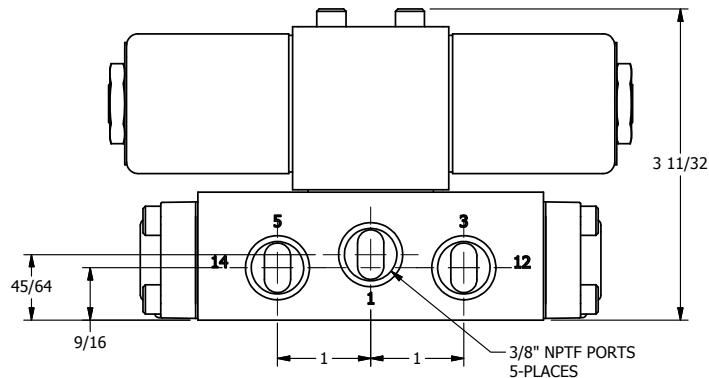

4

3

2

1

1/2" NPT CONDUIT CONNECTION

3/8" NPTF PORTS 5-PLACES

AAA
PRODUCTS
INTERNATIONAL

AAA PRODUCTS INTERNATIONAL
7114 Harry Hines Blvd
Dallas, TX 75235

TITLE: 3/8" SIDE PORT, DBL SOL, 3 POS,
SPR CTR, SOL RTRN, CLSD CTR SPL,
CLASSIC SOL

PART NO.:
DIM_SY3

THE INFORMATION CONTAINED WITHIN THIS DOCUMENT IS PROPRIETARY TO AAA PRODUCTS AND MAY NOT BE DISCLOSED WITHOUT PRIOR WRITTEN CONSENT