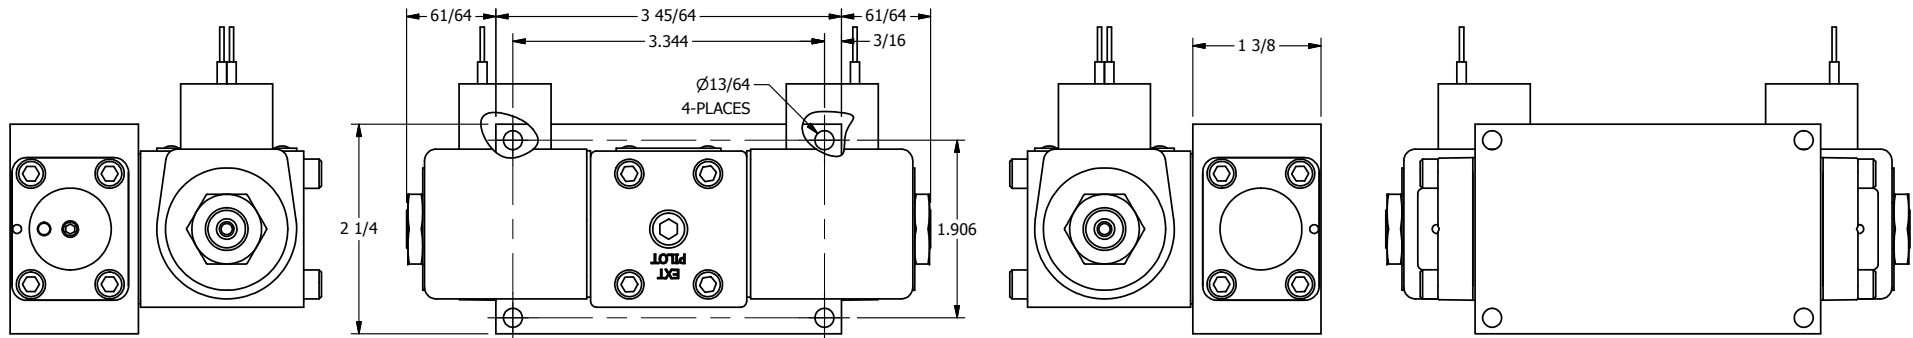

4

3

2

1

1/2" NPT CONDUIT CONNECTION

3/8" NPTF PORTS 5-PLACES

AAA
PRODUCTS
INTERNATIONAL

AAA PRODUCTS INTERNATIONAL
7114 Harry Hines Blvd
Dallas, TX 75235

TITLE: 3/8" SIDE PORT, DBL SOL, 3 POS,
SPR CTR, SOL RTRN, CLSD CTR SPL,
CLASSIC SOL

PART NO.:
DIM_SY3

THE INFORMATION CONTAINED WITHIN THIS DOCUMENT IS PROPRIETARY TO AAA PRODUCTS AND MAY NOT BE DISCLOSED WITHOUT PRIOR WRITTEN CONSENT