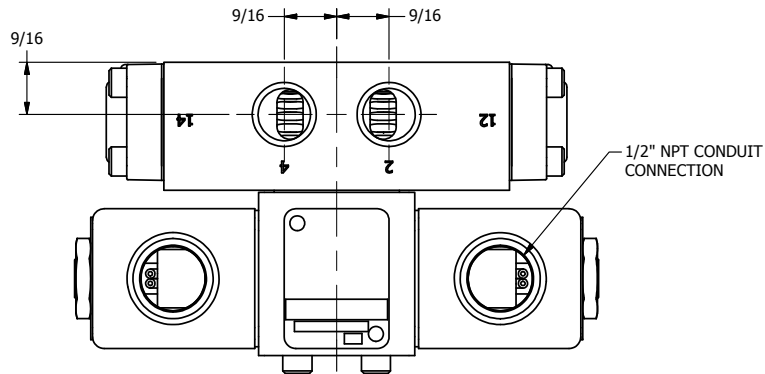

4

3

2

1

1/2" NPT CONDUIT CONNECTION

3/8" NPTF PORTS 5-PLACES

AAA
PRODUCTS
INTERNATIONAL

AAA PRODUCTS INTERNATIONAL
7114 Harry Hines Blvd
Dallas, TX 75235

TITLE: 3/8" SIDE PORT, DBL SOL, 3 POS,
SPR CTR, SOL RTRN, CLSD CTR SPL,
CLASSIC SOL

PART NO.:
DIM_SY3

THE INFORMATION CONTAINED WITHIN THIS DOCUMENT IS PROPRIETARY TO AAA PRODUCTS AND MAY NOT BE DISCLOSED WITHOUT PRIOR WRITTEN CONSENT