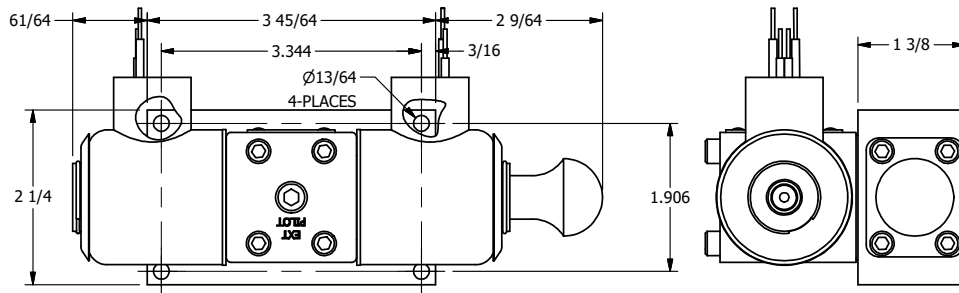

4

3

2

1

AAA
PRODUCTS
INTERNATIONAL

**AAA PRODUCTS
INTERNATIONAL**
7114 Harry Hines Blvd
Dallas, TX 75235

TITLE: 1/4" SIDE PORT, DBL SOL, 2 POS,
SPR CTR, SOL SHFT, CLSD CTR SPL,
EXPL PROOF, MAN SPL OVRD

DRAWING NO.:
DIM_SY2XOS