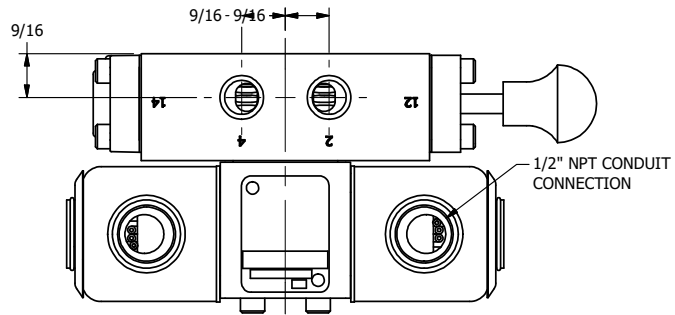

4

3

2

1

AAA
PRODUCTS
INTERNATIONAL

**AAA PRODUCTS
INTERNATIONAL**
7114 Harry Hines Blvd
Dallas, TX 75235

TITLE: 1/4" SIDE PORT, DBL SOL, 2 POS,
SPR CTR, SOL SHFT, CLSD CTR SPL,
EXPL PROOF, MAN SPL OVRD

DRAWING NO.:
DIM_SY2XOS