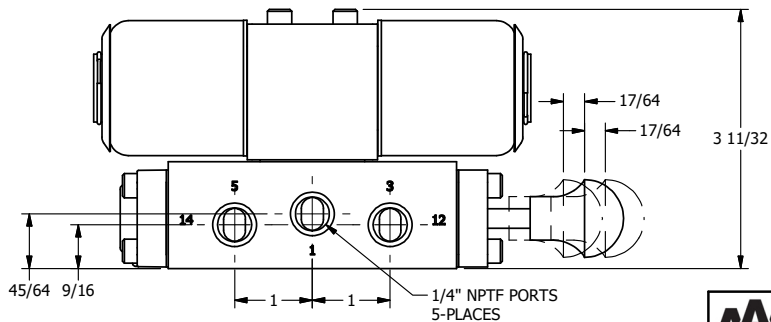

4

3

2

1

AAA
PRODUCTS
INTERNATIONAL

**AAA PRODUCTS
INTERNATIONAL**
7114 Harry Hines Blvd
Dallas, TX 75235

TITLE: 1/4" SIDE PORT, DBL SOL, 2 POS,
SPR CTR, SOL SHFT, CLSD CTR SPL,
EXPL PROOF, MAN SPL OVRD

DRAWING NO.:
DIM_SY2XOS