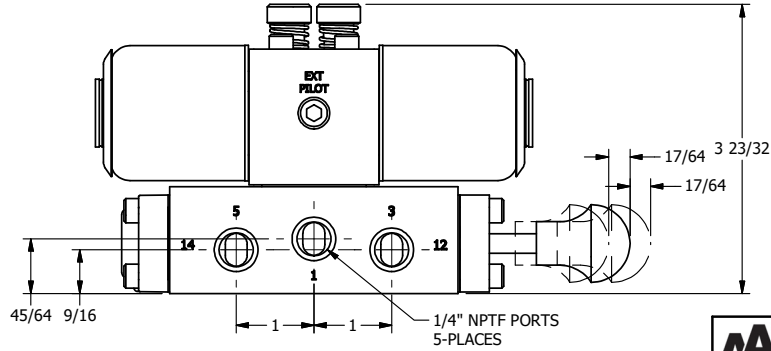

4

3

2

1

AAA
PRODUCTS
INTERNATIONAL

**AAA PRODUCTS
INTERNATIONAL**
7114 Harry Hines Blvd
Dallas, TX 75235

TITLE: 1/4" SIDE PORT, DBL SOL, 2 POS,
CLSD SPR CTR, EXPL PROOF,
LCKNG OVRD, MAN SPL OVRD

DRAWING NO.:
DIM_SY2X00S