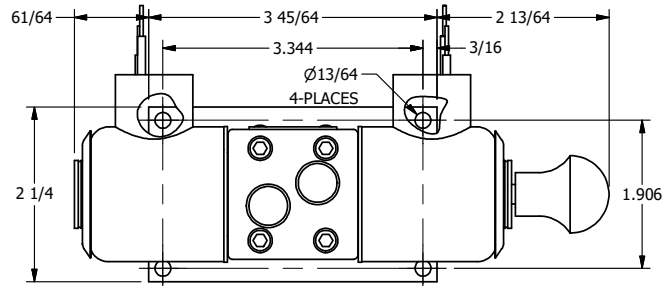

4

3

2

1

AAA
PRODUCTS
INTERNATIONAL

**AAA PRODUCTS
INTERNATIONAL**
7114 Harry Hines Blvd
Dallas, TX 75235

TITLE: 1/4" SIDE PORT, DBL SOL, 2 POS,
CLSD SPR CTR, EXPL PROOF,
LCKNG OVRD, MAN SPL OVRD

DRAWING NO.:
DIM_SY2X00S