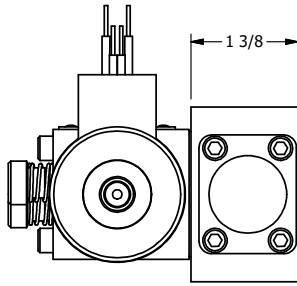

4

3

2

1

AAA
PRODUCTS
INTERNATIONAL

**AAA PRODUCTS
INTERNATIONAL**
7114 Harry Hines Blvd
Dallas, TX 75235

TITLE: 1/4" SIDE PORT, DBL SOL, 2 POS,
CLSD SPR CTR, EXPL PROOF,
LCKNG OVRD, MAN SPL OVRD

DRAWING NO.:
DIM_SY2X00S