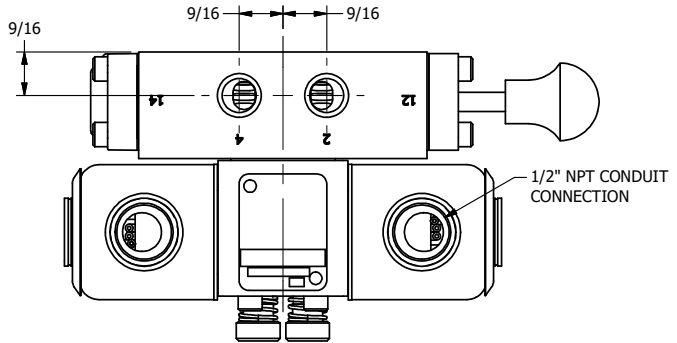

4

3

2

1

AAA
PRODUCTS
INTERNATIONAL

**AAA PRODUCTS
INTERNATIONAL**
7114 Harry Hines Blvd
Dallas, TX 75235

TITLE: 1/4" SIDE PORT, DBL SOL, 2 POS,
CLSD SPR CTR, EXPL PROOF,
LCKNG OVRD, MAN SPL OVRD

DRAWING NO.:
DIM_SY2X00S