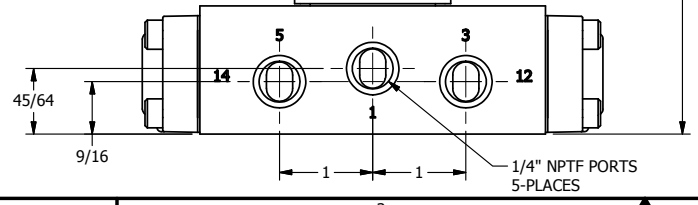

4

3

2

1

1/2" NPT CONDUIT CONNECTION

1/4" NPTF PORTS 5-PLACES

AAA
PRODUCTS
INTERNATIONAL

AAA PRODUCTS INTERNATIONAL
7114 Harry Hines Blvd
Dallas, TX 75235

TITLE: 1/4" SIDE PORT, DBL SOL, 3 POS,
SPR CTR, SOL RTRN, CLSD CTR SPL,
EXPL PROOF, NON-LCKNG OVRD

DRAWING NO.:
DIM_SY2XON

THE INFORMATION CONTAINED WITHIN THIS DOCUMENT IS PROPRIETARY TO AAA PRODUCTS AND MAY NOT BE DISCLOSED WITHOUT PRIOR WRITTEN CONSENT