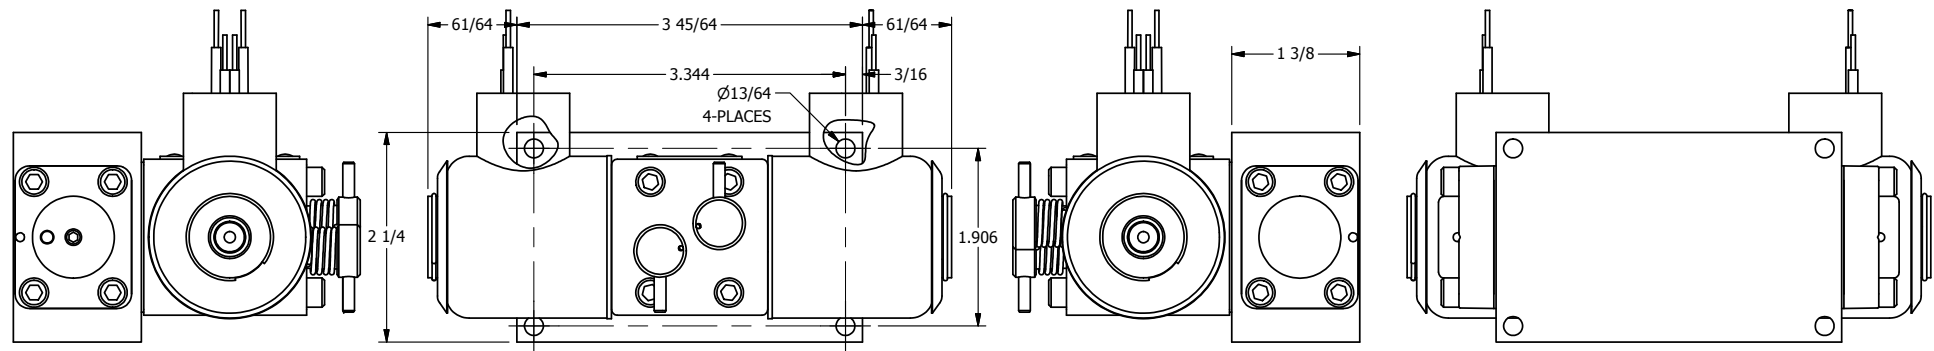

4

3

2

1

1/2" NPT CONDUIT CONNECTION

1/4" NPTF PORTS 5-PLACES

AAA
PRODUCTS
INTERNATIONAL

AAA PRODUCTS INTERNATIONAL
7114 Harry Hines Blvd
Dallas, TX 75235

TITLE: 1/4" SIDE PORT, DBL SOL, 3 POS,
SPR CTR, SOL RTRN, CLSD CTR SPL,
EXPL PROOF, NON-LCKNG OVRD

DRAWING NO.:
DIM_SY2XON

THE INFORMATION CONTAINED WITHIN THIS DOCUMENT IS PROPRIETARY TO AAA PRODUCTS AND MAY NOT BE DISCLOSED WITHOUT PRIOR WRITTEN CONSENT