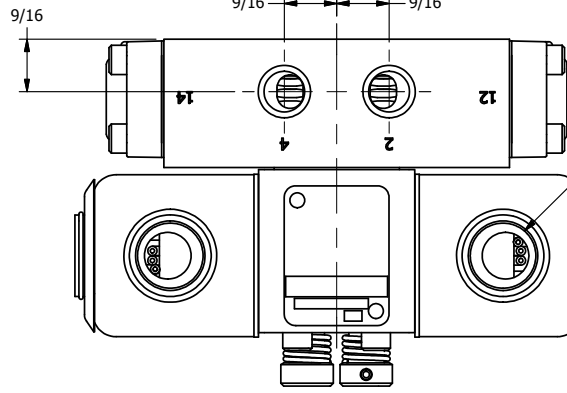

4

3

2

1

1/2" NPT CONDUIT CONNECTION

1/4" NPTF PORTS 5-PLACES

AAA
PRODUCTS
INTERNATIONAL

AAA PRODUCTS INTERNATIONAL
7114 Harry Hines Blvd
Dallas, TX 75235

TITLE: 1/4" SIDE PORT, DBL SOL, 3 POS,
SPR CTR, SOL RTRN, CLSD CTR SPL,
EXPL PROOF, NON-LCKNG OVRD

DRAWING NO.:
DIM_SY2XON

THE INFORMATION CONTAINED WITHIN THIS DOCUMENT IS PROPRIETARY TO AAA PRODUCTS AND MAY NOT BE DISCLOSED WITHOUT PRIOR WRITTEN CONSENT