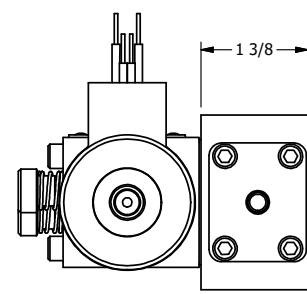

4

3

2

1

**AAA**  
PRODUCTS  
INTERNATIONAL

**AAA PRODUCTS INTERNATIONAL**  
7114 Harry Hines Blvd  
Dallas, TX 75235

TITLE: 1/4" SIDE PORT, DBL SOL, 2 POS,  
CLSD SPR CTR, EXPL PROOF,  
LCKNG OVRD, THREADED INDCTR PIN

DRAWING NO.:  
DIM\_SY2XOK

THE INFORMATION CONTAINED WITHIN THIS DOCUMENT IS PROPRIETARY TO AAA PRODUCTS AND MAY NOT BE DISCLOSED WITHOUT PRIOR WRITTEN CONSENT

4

3

2

1