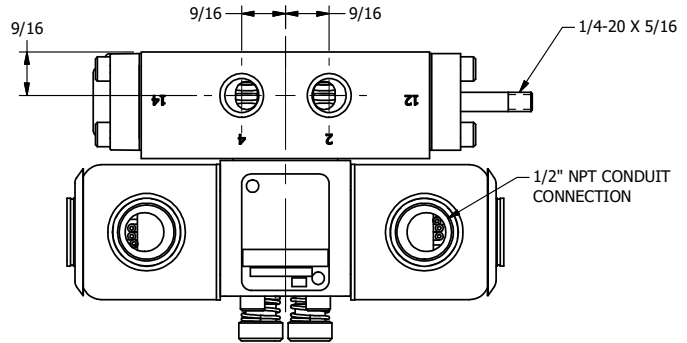

4

3

2

1

**AAA**  
PRODUCTS  
INTERNATIONAL

**AAA PRODUCTS INTERNATIONAL**  
7114 Harry Hines Blvd  
Dallas, TX 75235

TITLE: 1/4" SIDE PORT, DBL SOL, 2 POS,  
CLSD SPR CTR, EXPL PROOF,  
LCKNG OVRD, THREADED INDCTR PIN

DRAWING NO.:  
DIM\_SY2XOK

THE INFORMATION CONTAINED WITHIN THIS DOCUMENT IS PROPRIETARY TO AAA PRODUCTS AND MAY NOT BE DISCLOSED WITHOUT PRIOR WRITTEN CONSENT

4

3

2

1