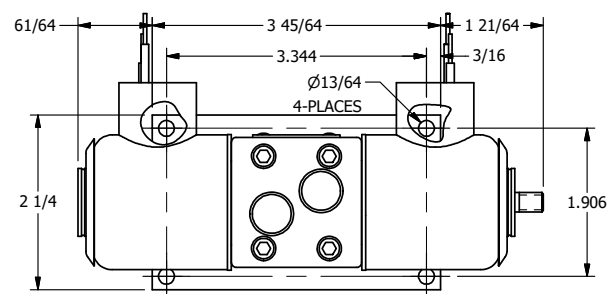

4

3

2

1

**AAA**  
PRODUCTS  
INTERNATIONAL

**AAA PRODUCTS INTERNATIONAL**  
7114 Harry Hines Blvd  
Dallas, TX 75235

TITLE: 1/4" SIDE PORT, DBL SOL, 2 POS,  
CLSD SPR CTR, EXPL PROOF,  
LCKNG OVRD, THREADED INDCTR PIN

DRAWING NO.:  
DIM\_SY2XOK

THE INFORMATION CONTAINED WITHIN THIS DOCUMENT IS PROPRIETARY TO AAA PRODUCTS AND MAY NOT BE DISCLOSED WITHOUT PRIOR WRITTEN CONSENT

4

3

2

1