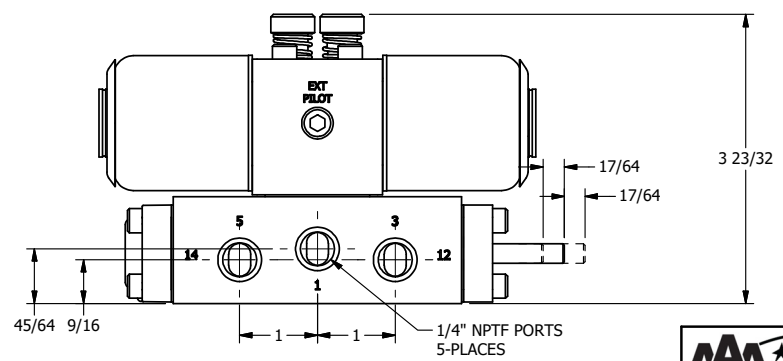

4

3

2

1

**AAA**  
PRODUCTS  
INTERNATIONAL

**AAA PRODUCTS INTERNATIONAL**  
7114 Harry Hines Blvd  
Dallas, TX 75235

TITLE: 1/4" SIDE PORT, DBL SOL, 2 POS,  
CLSD SPR CTR, EXPL PROOF,  
LCKNG OVRD, THREADED INDCTR PIN

DRAWING NO.:  
DIM\_SY2XOK

THE INFORMATION CONTAINED WITHIN THIS DOCUMENT IS PROPRIETARY TO AAA PRODUCTS AND MAY NOT BE DISCLOSED WITHOUT PRIOR WRITTEN CONSENT

4

3

2

1