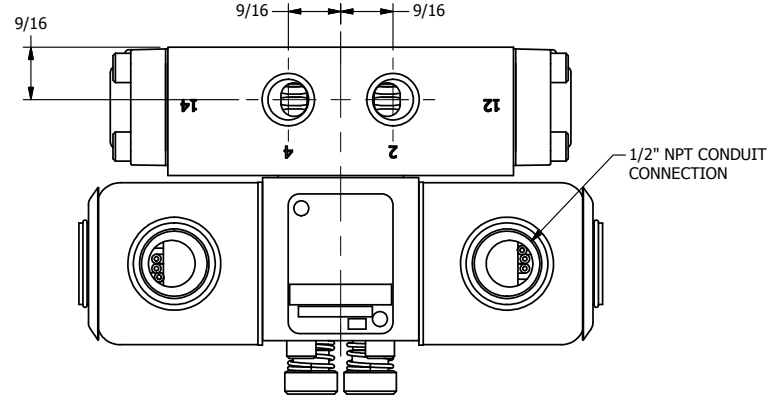

4

3

2

1

AAA
PRODUCTS
INTERNATIONAL

**AAA PRODUCTS
INTERNATIONAL**
7114 Harry Hines Blvd
Dallas, TX 75235

TITLE: 1/4" SIDE PORT, DBL SOL, 3 POS,
SPR CTR, SOL RTRN, CLSD CTR SPL,
EXPL PROOF, LCKNG OVRD

DRAWING NO.:
DIM_SY2XO