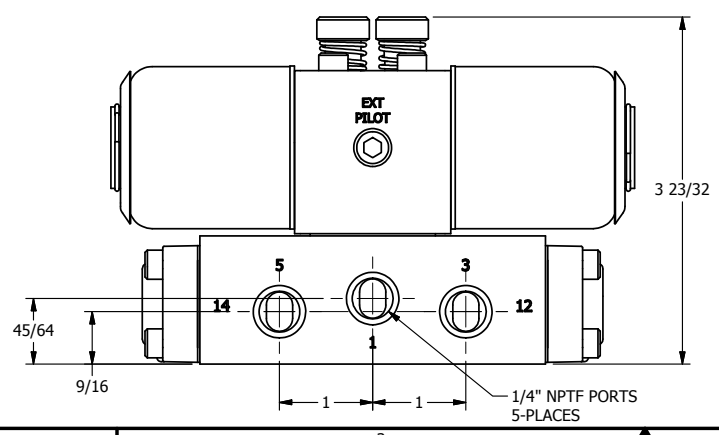

4

3

2

1

AAA
PRODUCTS
INTERNATIONAL

**AAA PRODUCTS
INTERNATIONAL**
7114 Harry Hines Blvd
Dallas, TX 75235

TITLE: 1/4" SIDE PORT, DBL SOL, 3 POS,
SPR CTR, SOL RTRN, CLSD CTR SPL,
EXPL PROOF, LCKNG OVRD

DRAWING NO.:
DIM_SY2XO