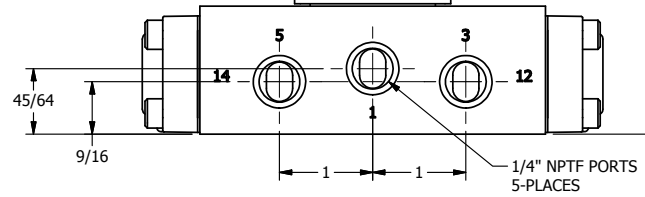

4

3

2

1

1/2" NPT CONDUIT CONNECTION

3 11/32

1/4" NPTF PORTS 5-PLACES

**AAA**  
PRODUCTS  
INTERNATIONAL

**AAA PRODUCTS INTERNATIONAL**  
7114 Harry Hines Blvd  
Dallas, TX 75235

TITLE: 1/4" SIDE PORT, DBL SOL, 3 POS,  
SPR CTR, SOL RTRN, CLSD CTR SPL,  
EXPL PROOF

PART NO.:  
**DIM\_SY2X**

THE INFORMATION CONTAINED WITHIN THIS DOCUMENT IS PROPRIETARY TO AAA PRODUCTS AND MAY NOT BE DISCLOSED WITHOUT PRIOR WRITTEN CONSENT