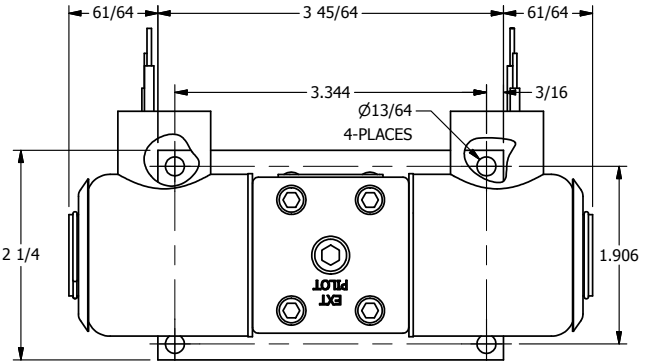

4

3

2

1

1/2" NPT CONDUIT CONNECTION

3 11/32

1/4" NPTF PORTS 5-PLACES

**AAA**  
PRODUCTS  
INTERNATIONAL

**AAA PRODUCTS INTERNATIONAL**  
7114 Harry Hines Blvd  
Dallas, TX 75235

TITLE: 1/4" SIDE PORT, DBL SOL, 3 POS,  
SPR CTR, SOL RTRN, CLSD CTR SPL,  
EXPL PROOF

PART NO.:  
**DIM\_SY2X**

THE INFORMATION CONTAINED WITHIN THIS DOCUMENT IS PROPRIETARY TO AAA PRODUCTS AND MAY NOT BE DISCLOSED WITHOUT PRIOR WRITTEN CONSENT