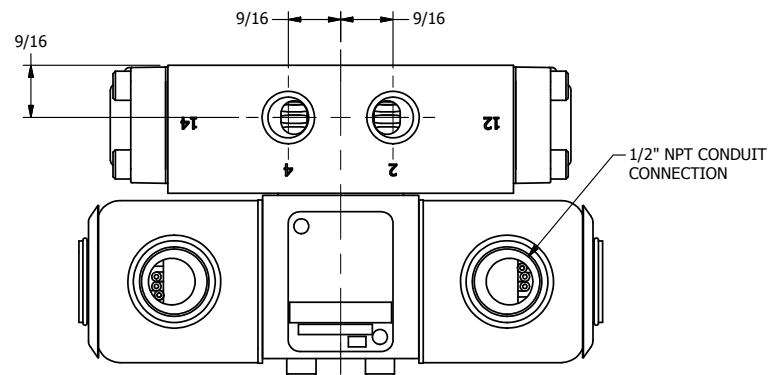

4

3

2

1

1/2" NPT CONDUIT CONNECTION

3 11/32

1/4" NPTF PORTS 5-PLACES

**AAA**  
PRODUCTS  
INTERNATIONAL

**AAA PRODUCTS INTERNATIONAL**  
7114 Harry Hines Blvd  
Dallas, TX 75235

TITLE: 1/4" SIDE PORT, DBL SOL, 3 POS,  
SPR CTR, SOL RTRN, CLSD CTR SPL,  
EXPL PROOF

PART NO.:  
**DIM\_SY2X**

THE INFORMATION CONTAINED WITHIN THIS DOCUMENT IS PROPRIETARY TO AAA PRODUCTS AND MAY NOT BE DISCLOSED WITHOUT PRIOR WRITTEN CONSENT