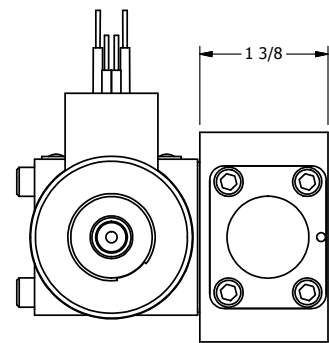

4

3

2

1

1/2" NPT CONDUIT CONNECTION

3 11/32

1/4" NPTF PORTS 5-PLACES

**AAA**  
PRODUCTS  
INTERNATIONAL

**AAA PRODUCTS INTERNATIONAL**  
7114 Harry Hines Blvd  
Dallas, TX 75235

TITLE: 1/4" SIDE PORT, DBL SOL, 3 POS,  
SPR CTR, SOL RTRN, CLSD CTR SPL,  
EXPL PROOF

PART NO.:  
**DIM\_SY2X**

THE INFORMATION CONTAINED WITHIN THIS DOCUMENT IS PROPRIETARY TO AAA PRODUCTS AND MAY NOT BE DISCLOSED WITHOUT PRIOR WRITTEN CONSENT