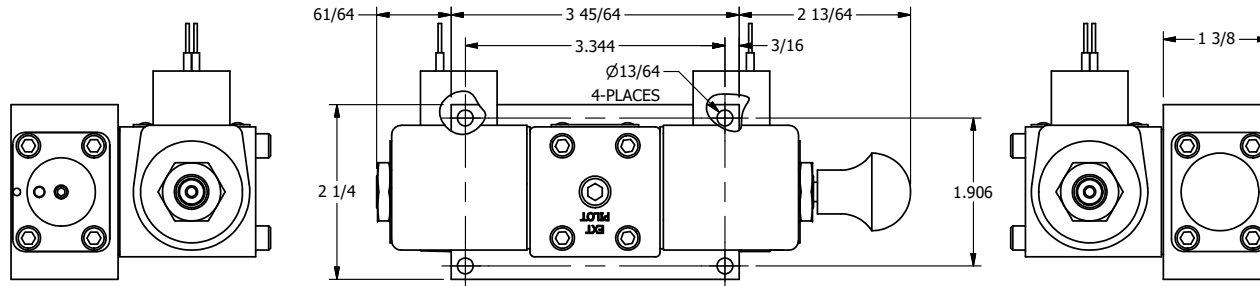

4

3

2

1

**AAA**  
PRODUCTS  
INTERNATIONAL

**AAA PRODUCTS  
INTERNATIONAL**  
7114 Harry Hines Blvd  
Dallas, TX 75235

TITLE: 1/4" SIDE PORT, DBL SOL, 2 POS,  
SPR CLSD CTR, CLASSIC,  
TAPPED VENT, MAN SPL OVRD

DRAWING NO.:  
DIM\_SY2TOS

THE INFORMATION CONTAINED WITHIN THIS DOCUMENT IS PROPRIETARY TO AAA PRODUCTS AND MAY NOT BE DISCLOSED WITHOUT PRIOR WRITTEN CONSENT

4

3

2

1