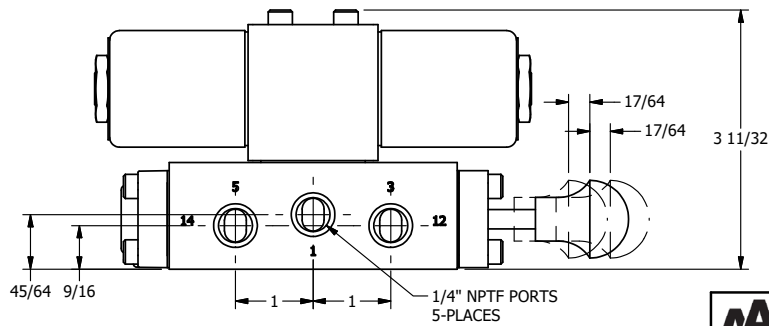

4

3

2

1

**AAA**  
PRODUCTS  
INTERNATIONAL

**AAA PRODUCTS  
INTERNATIONAL**  
7114 Harry Hines Blvd  
Dallas, TX 75235

TITLE: 1/4" SIDE PORT, DBL SOL, 2 POS,  
SPR CLSD CTR, CLASSIC,  
TAPPED VENT, MAN SPL OVRD

DRAWING NO.:  
DIM\_SY2TOS

THE INFORMATION CONTAINED WITHIN THIS DOCUMENT IS PROPRIETARY TO AAA PRODUCTS AND MAY NOT BE DISCLOSED WITHOUT PRIOR WRITTEN CONSENT

4

3

2

1