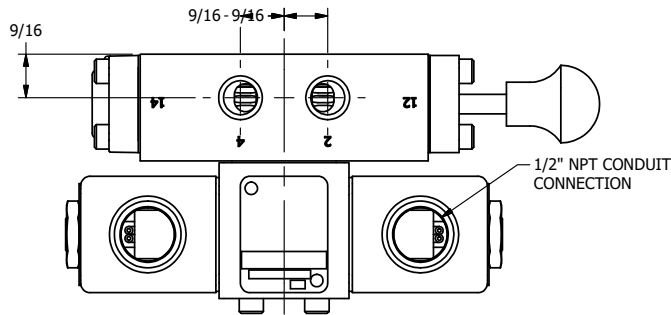

4

3

2

1

**AAA**  
PRODUCTS  
INTERNATIONAL

**AAA PRODUCTS  
INTERNATIONAL**  
7114 Harry Hines Blvd  
Dallas, TX 75235

TITLE: 1/4" SIDE PORT, DBL SOL, 2 POS,  
SPR CLSD CTR, CLASSIC,  
TAPPED VENT, MAN SPL OVRD

DRAWING NO.:  
DIM\_SY2TOS

THE INFORMATION CONTAINED WITHIN THIS DOCUMENT IS PROPRIETARY TO AAA PRODUCTS AND MAY NOT BE DISCLOSED WITHOUT PRIOR WRITTEN CONSENT

4

3

2

1