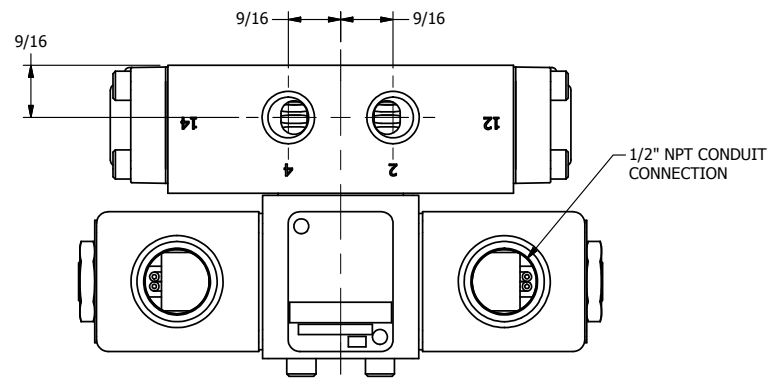

4

3

2

1

**AAA**  
PRODUCTS  
INTERNATIONAL

**AAA PRODUCTS  
INTERNATIONAL**  
7114 Harry Hines Blvd  
Dallas, TX 75235

TITLE: 1/4" SIDE PORT, DBL SOL, 3 POS,  
SPR CTR, SOL RTRN, CLSD CTR SPL,  
CLASSIC SOL, TAPPED VENT

DRAWING NO.:  
**DIM\_SY2T**

4

3

2

1

THE INFORMATION CONTAINED WITHIN THIS DOCUMENT IS PROPRIETARY TO AAA PRODUCTS AND MAY NOT BE DISCLOSED WITHOUT PRIOR WRITTEN CONSENT