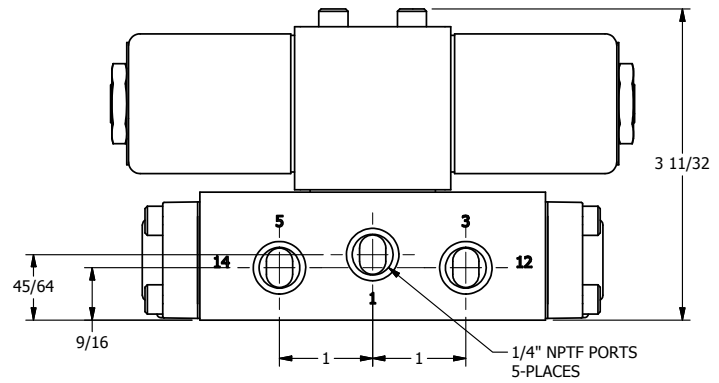

4

3

2

1

**AAA**  
PRODUCTS  
INTERNATIONAL

**AAA PRODUCTS  
INTERNATIONAL**  
7114 Harry Hines Blvd  
Dallas, TX 75235

TITLE: 1/4" SIDE PORT, DBL SOL, 3 POS,  
SPR CTR, SOL RTRN, CLSD CTR SPL,  
CLASSIC SOL, TAPPED VENT

DRAWING NO.:  
**DIM\_SY2T**

4

3

2

1

THE INFORMATION CONTAINED WITHIN THIS DOCUMENT IS PROPRIETARY TO AAA PRODUCTS AND MAY NOT BE DISCLOSED WITHOUT PRIOR WRITTEN CONSENT