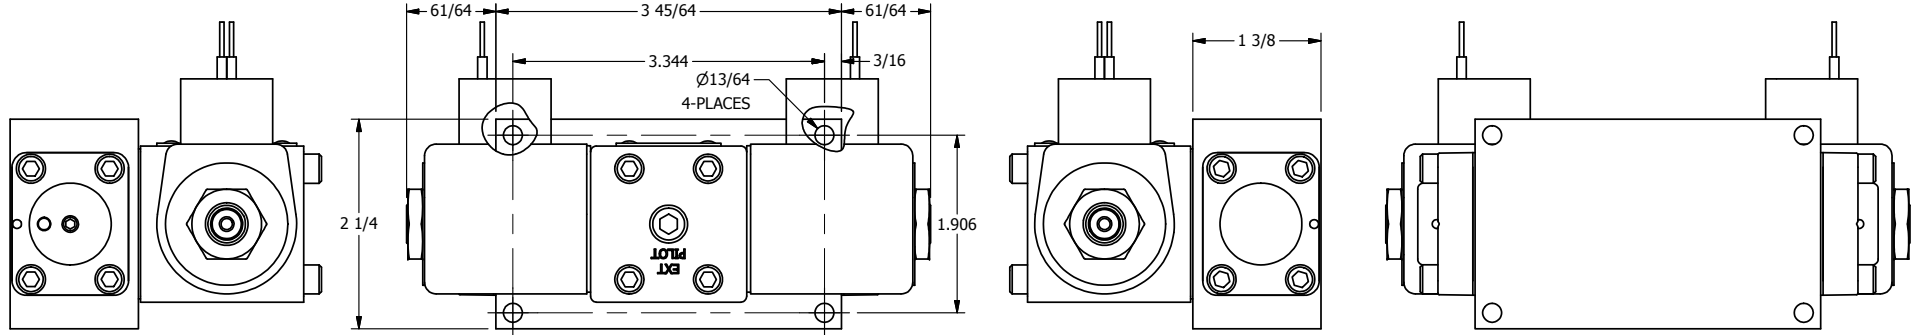

4

3

2

1

**AAA**  
PRODUCTS  
INTERNATIONAL

**AAA PRODUCTS  
INTERNATIONAL**  
7114 Harry Hines Blvd  
Dallas, TX 75235

TITLE: 1/4" SIDE PORT, DBL SOL, 3 POS,  
SPR CTR, SOL RTRN, CLSD CTR SPL,  
CLASSIC SOL, TAPPED VENT

DRAWING NO.:  
**DIM\_SY2T**

4

3

2

1

THE INFORMATION CONTAINED WITHIN THIS DOCUMENT IS PROPRIETARY TO AAA PRODUCTS AND MAY NOT BE DISCLOSED WITHOUT PRIOR WRITTEN CONSENT