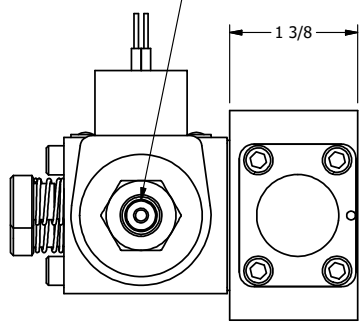

4

3

2

1

1/2" NPT CONDUIT CONNECTION

1/8" NPTF VENT

1/4" NPTF PORTS 5-PLACES

**AAA**  
PRODUCTS  
INTERNATIONAL

**AAA PRODUCTS INTERNATIONAL**  
7114 Harry Hines Blvd  
Dallas, TX 75235

TITLE: 1/4" SIDE PORT, DBL SOL, 3 POS,  
SPR CTR, SOL RTRN, CLSD CTR SPL,  
CLASSIC SOL, LCKNG OVRD

DRAWING NO.:  
**DIM\_SY20T**