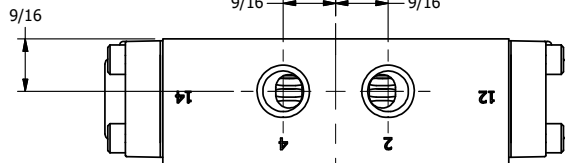

4

3

2

1

1/2" NPT CONDUIT CONNECTION

1/8" NPTF VENT

1/4" NPTF PORTS 5-PLACES

**AAA**  
PRODUCTS  
INTERNATIONAL

**AAA PRODUCTS INTERNATIONAL**  
7114 Harry Hines Blvd  
Dallas, TX 75235

TITLE: 1/4" SIDE PORT, DBL SOL, 3 POS,  
SPR CTR, SOL RTRN, CLSD CTR SPL,  
CLASSIC SOL, LCKNG OVRD

DRAWING NO.:  
**DIM\_SY20T**