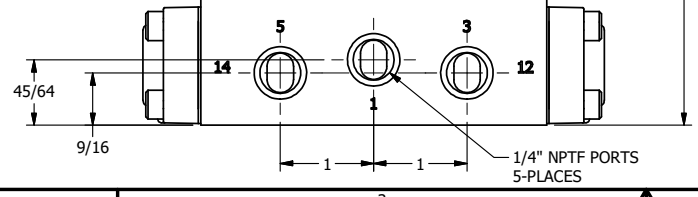

4

3

2

1

1/2" NPT CONDUIT CONNECTION

1/8" NPTF VENT

1/4" NPTF PORTS 5-PLACES

**AAA**  
PRODUCTS  
INTERNATIONAL

**AAA PRODUCTS INTERNATIONAL**  
7114 Harry Hines Blvd  
Dallas, TX 75235

TITLE: 1/4" SIDE PORT, DBL SOL, 3 POS,  
SPR CTR, SOL RTRN, CLSD CTR SPL,  
CLASSIC SOL, LCKNG OVRD

DRAWING NO.:  
**DIM\_SY20T**