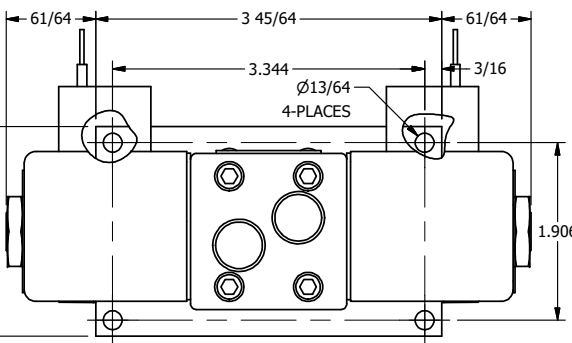

4

3

2

1

1/2" NPT CONDUIT CONNECTION

1/8" NPTF VENT

1/4" NPTF PORTS 5-PLACES

**AAA**  
PRODUCTS  
INTERNATIONAL

**AAA PRODUCTS INTERNATIONAL**  
7114 Harry Hines Blvd  
Dallas, TX 75235

TITLE: 1/4" SIDE PORT, DBL SOL, 3 POS,  
SPR CTR, SOL RTRN, CLSD CTR SPL,  
CLASSIC SOL, LCKNG OVRD

DRAWING NO.:  
**DIM\_SY20T**