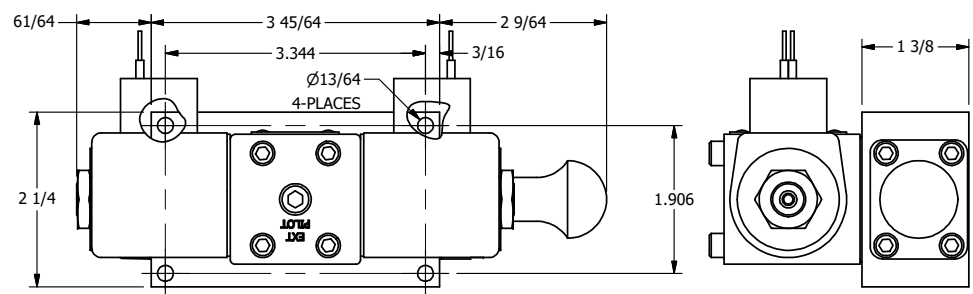

4

3

2

1

**AAA**  
PRODUCTS  
INTERNATIONAL

**AAA PRODUCTS  
INTERNATIONAL**  
7114 Harry Hines Blvd  
Dallas, TX 75235

TITLE: 1/4" SIDE PORT, DBL SOL, 2 POS,  
SPR CTR, SOL SHFT, CLSD CTR SPL,  
CLASSIC SOL, MAN SPL OVRD

DRAWING NO.:  
**DIM\_SY20S**

THE INFORMATION CONTAINED WITHIN THIS DOCUMENT IS PROPRIETARY TO AAA PRODUCTS AND MAY NOT BE DISCLOSED WITHOUT PRIOR WRITTEN CONSENT

4

3

2

1