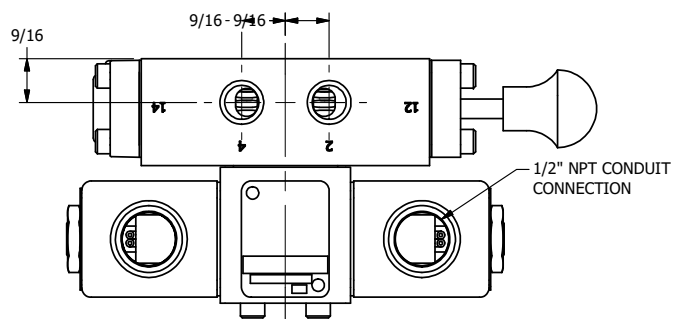

4

3

2

1

**AAA**  
PRODUCTS  
INTERNATIONAL

**AAA PRODUCTS  
INTERNATIONAL**  
7114 Harry Hines Blvd  
Dallas, TX 75235

TITLE: 1/4" SIDE PORT, DBL SOL, 2 POS,  
SPR CTR, SOL SHFT, CLSD CTR SPL,  
CLASSIC SOL, MAN SPL OVRD

DRAWING NO.:  
**DIM\_SY20S**

THE INFORMATION CONTAINED WITHIN THIS DOCUMENT IS PROPRIETARY TO AAA PRODUCTS AND MAY NOT BE DISCLOSED WITHOUT PRIOR WRITTEN CONSENT

4

3

2

1