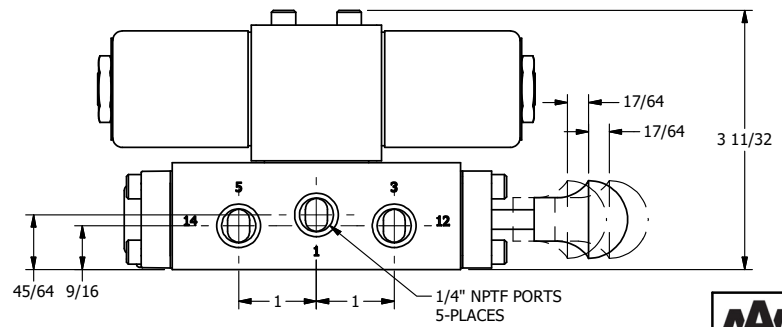

4

3

2

1

**AAA**  
PRODUCTS  
INTERNATIONAL

**AAA PRODUCTS  
INTERNATIONAL**  
7114 Harry Hines Blvd  
Dallas, TX 75235

TITLE: 1/4" SIDE PORT, DBL SOL, 2 POS,  
SPR CTR, SOL SHFT, CLSD CTR SPL,  
CLASSIC SOL, MAN SPL OVRD

DRAWING NO.:  
**DIM\_SY20S**

THE INFORMATION CONTAINED WITHIN THIS DOCUMENT IS PROPRIETARY TO AAA PRODUCTS AND MAY NOT BE DISCLOSED WITHOUT PRIOR WRITTEN CONSENT

4

3

2

1