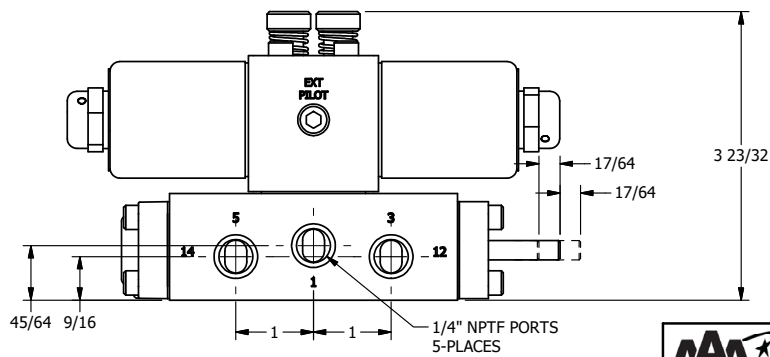

4

3

2

1

**AAA**  
PRODUCTS  
INTERNATIONAL

**AAA PRODUCTS  
INTERNATIONAL**  
7114 Harry Hines Blvd  
Dallas, TX 75235

TITLE: 1/4" SIDE PORT, DBL SOL, 2 POS,  
CLSD SPR CTR, CLASSIC SOL,  
PUSH OVRD, DUST EXCLDR, THRD PIN

DRAWING NO.:  
DIM\_SY20PLK

THE INFORMATION CONTAINED WITHIN THIS DOCUMENT IS PROPRIETARY TO AAA PRODUCTS AND MAY NOT BE DISCLOSED WITHOUT PRIOR WRITTEN CONSENT

4

3

2

1