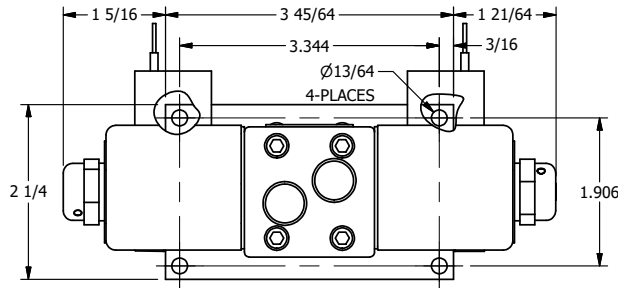

4

3

2

1

**AAA**  
PRODUCTS  
INTERNATIONAL

**AAA PRODUCTS  
INTERNATIONAL**  
7114 Harry Hines Blvd  
Dallas, TX 75235

TITLE: 1/4" SIDE PORT, DBL SOL, 2 POS,  
CLSD SPR CTR, CLASSIC SOL,  
PUSH OVRD, DUST EXCLDR, THRD PIN

DRAWING NO.:  
DIM\_SY20PLK

THE INFORMATION CONTAINED WITHIN THIS DOCUMENT IS PROPRIETARY TO AAA PRODUCTS AND MAY NOT BE DISCLOSED WITHOUT PRIOR WRITTEN CONSENT

4

3

2

1