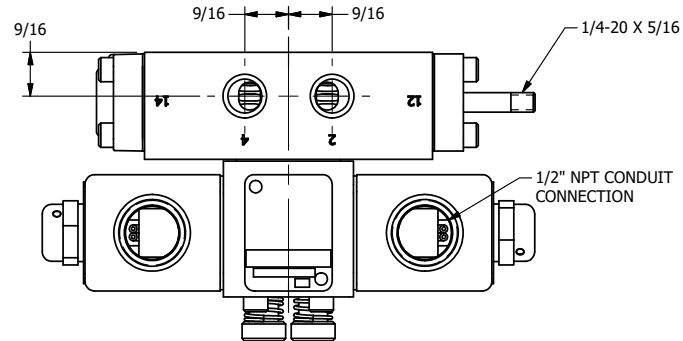

4

3

2

1

**AAA**  
PRODUCTS  
INTERNATIONAL

**AAA PRODUCTS  
INTERNATIONAL**  
7114 Harry Hines Blvd  
Dallas, TX 75235

TITLE: 1/4" SIDE PORT, DBL SOL, 2 POS,  
CLSD SPR CTR, CLASSIC SOL,  
PUSH OVRD, DUST EXCLDR, THRD PIN

DRAWING NO.:  
DIM\_SY20PLK

THE INFORMATION CONTAINED WITHIN THIS DOCUMENT IS PROPRIETARY TO AAA PRODUCTS AND MAY NOT BE DISCLOSED WITHOUT PRIOR WRITTEN CONSENT

4

3

2

1