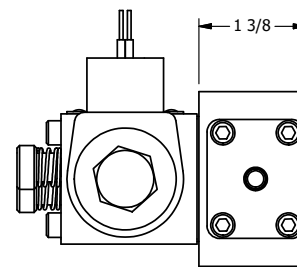

4

3

2

1

**AAA**  
PRODUCTS  
INTERNATIONAL

**AAA PRODUCTS  
INTERNATIONAL**  
7114 Harry Hines Blvd  
Dallas, TX 75235

TITLE: 1/4" SIDE PORT, DBL SOL, 2 POS,  
CLSD SPR CTR, CLASSIC SOL,  
PUSH OVRD, DUST EXCLDR, THRD PIN

DRAWING NO.:  
DIM\_SY20PLK

THE INFORMATION CONTAINED WITHIN THIS DOCUMENT IS PROPRIETARY TO AAA PRODUCTS AND MAY NOT BE DISCLOSED WITHOUT PRIOR WRITTEN CONSENT

4

3

2

1