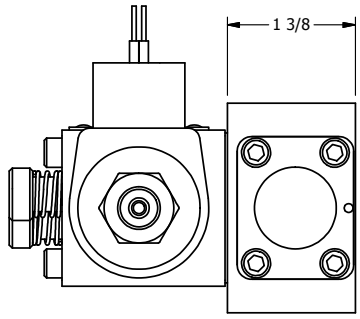

4

3

2

1

1/2" NPT CONDUIT CONNECTION

**AAA**  
PRODUCTS  
INTERNATIONAL

**AAA PRODUCTS INTERNATIONAL**  
7114 Harry Hines Blvd  
Dallas, TX 75235

TITLE: 1/4" SIDE PORT, DBL SOL, 3 POS,  
SPR CTR, SOL RTRN, CLSD CTR SPL,  
CLASSIC SOL, PUSH OVRD

DRAWING NO.:  
DIM\_SY20P

THE INFORMATION CONTAINED WITHIN THIS DOCUMENT IS PROPRIETARY TO AAA PRODUCTS AND MAY NOT BE DISCLOSED WITHOUT PRIOR WRITTEN CONSENT

4

3

2

1

B

B