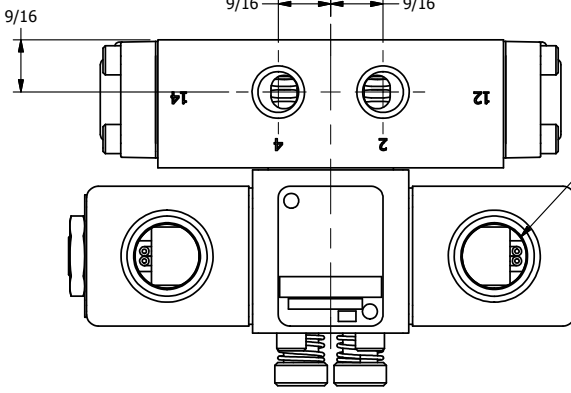

4

3

2

1

1/2" NPT CONDUIT CONNECTION

**AAA**  
PRODUCTS  
INTERNATIONAL

**AAA PRODUCTS INTERNATIONAL**  
7114 Harry Hines Blvd  
Dallas, TX 75235

TITLE: 1/4" SIDE PORT, DBL SOL, 3 POS,  
SPR CTR, SOL RTRN, CLSD CTR SPL,  
CLASSIC SOL, PUSH OVRD

DRAWING NO.:  
DIM\_SY20P

THE INFORMATION CONTAINED WITHIN THIS DOCUMENT IS PROPRIETARY TO AAA PRODUCTS AND MAY NOT BE DISCLOSED WITHOUT PRIOR WRITTEN CONSENT

4

3

2

1

B

B