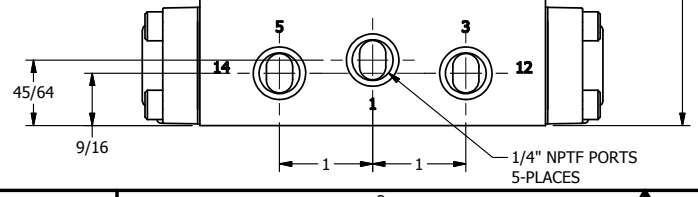

4

3

2

1

1/2" NPT CONDUIT CONNECTION

**AAA**  
PRODUCTS  
INTERNATIONAL

**AAA PRODUCTS INTERNATIONAL**  
7114 Harry Hines Blvd  
Dallas, TX 75235

TITLE: 1/4" SIDE PORT, DBL SOL, 3 POS,  
SPR CTR, SOL RTRN, CLSD CTR SPL,  
CLASSIC SOL, PUSH OVRD

DRAWING NO.:  
DIM\_SY20P

THE INFORMATION CONTAINED WITHIN THIS DOCUMENT IS PROPRIETARY TO AAA PRODUCTS AND MAY NOT BE DISCLOSED WITHOUT PRIOR WRITTEN CONSENT

4

3

2

1

B

B