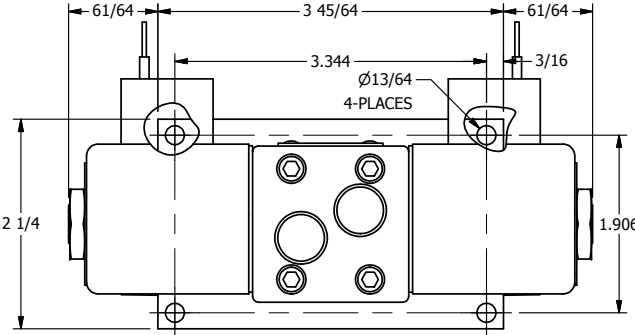

4

3

2

1

1/2" NPT CONDUIT CONNECTION

**AAA**  
PRODUCTS  
INTERNATIONAL

**AAA PRODUCTS INTERNATIONAL**  
7114 Harry Hines Blvd  
Dallas, TX 75235

TITLE: 1/4" SIDE PORT, DBL SOL, 3 POS,  
SPR CTR, SOL RTRN, CLSD CTR SPL,  
CLASSIC SOL, PUSH OVRD

DRAWING NO.:  
DIM\_SY20P

THE INFORMATION CONTAINED WITHIN THIS DOCUMENT IS PROPRIETARY TO AAA PRODUCTS AND MAY NOT BE DISCLOSED WITHOUT PRIOR WRITTEN CONSENT

4

3

2

1

B

B