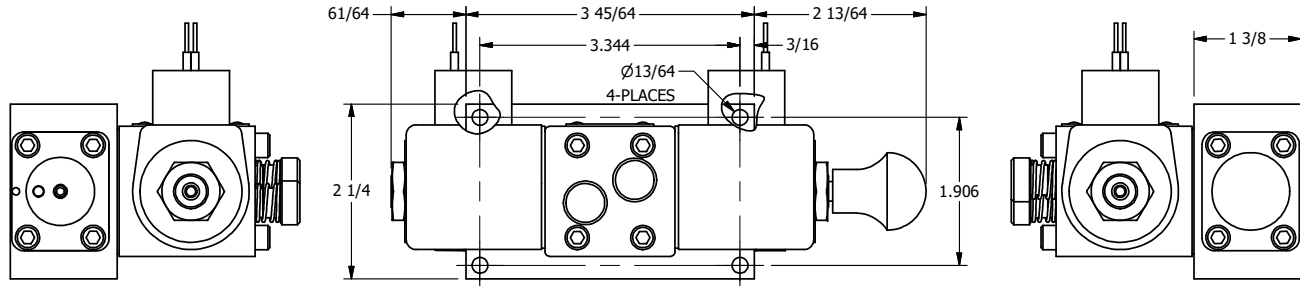

4

3

2

1

AAA
PRODUCTS
INTERNATIONAL

**AAA PRODUCTS
INTERNATIONAL**
7114 Harry Hines Blvd
Dallas, TX 75235

TITLE: 1/4" SIDE PORT, DBL SOL, 2 POS,
CLSD SPR CTR, CLASSIC SOL,
LCKNG OVRD, MAN SPL OVRD

DRAWING NO.:
DIM_SY200S