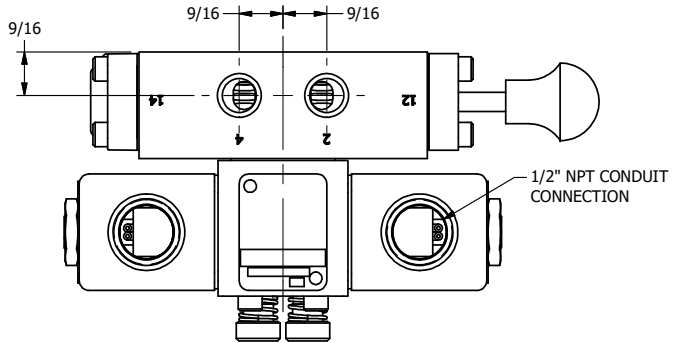

4

3

2

1

AAA
PRODUCTS
INTERNATIONAL

**AAA PRODUCTS
INTERNATIONAL**
7114 Harry Hines Blvd
Dallas, TX 75235

TITLE: 1/4" SIDE PORT, DBL SOL, 2 POS,
CLSD SPR CTR, CLASSIC SOL,
LCKNG OVRD, MAN SPL OVRD

DRAWING NO.:
DIM_SY200S