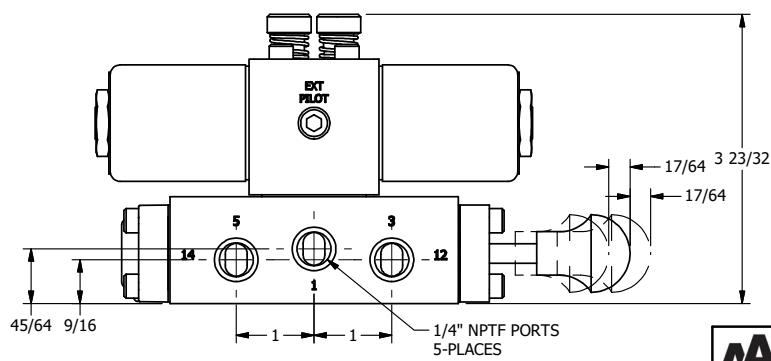

4

3

2

1

AAA
PRODUCTS
INTERNATIONAL

**AAA PRODUCTS
INTERNATIONAL**
7114 Harry Hines Blvd
Dallas, TX 75235

TITLE: 1/4" SIDE PORT, DBL SOL, 2 POS,
CLSD SPR CTR, CLASSIC SOL,
LCKNG OVRD, MAN SPL OVRD

DRAWING NO.:
DIM_SY200S