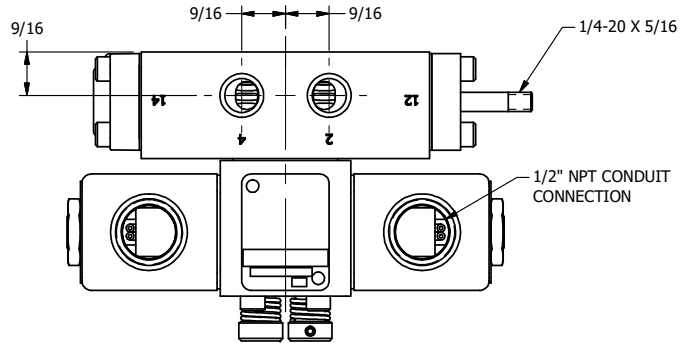

4

3

2

1

**AAA**  
PRODUCTS  
INTERNATIONAL

**AAA PRODUCTS INTERNATIONAL**  
7114 Harry Hines Blvd  
Dallas, TX 75235

TITLE: 1/4" SIDE PORT, DBL SOL, 2 POS,  
CLSD SPR CTR, CLASSIC SOL,  
NON-LCKNG OVRD, THRD INDCTR PIN

DRAWING NO.:  
DIM\_SY20NK

THE INFORMATION CONTAINED WITHIN THIS DOCUMENT IS PROPRIETARY TO AAA PRODUCTS AND MAY NOT BE DISCLOSED WITHOUT PRIOR WRITTEN CONSENT

4

3

2

1