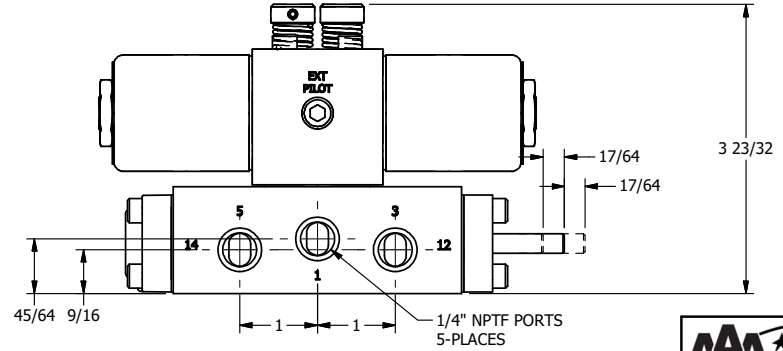

4

3

2

1

**AAA**  
PRODUCTS  
INTERNATIONAL

**AAA PRODUCTS INTERNATIONAL**  
7114 Harry Hines Blvd  
Dallas, TX 75235

TITLE: 1/4" SIDE PORT, DBL SOL, 2 POS,  
CLSD SPR CTR, CLASSIC SOL,  
NON-LCKNG OVRD, THRD INDCTR PIN

DRAWING NO.:  
DIM\_SY20NK

THE INFORMATION CONTAINED WITHIN THIS DOCUMENT IS PROPRIETARY TO AAA PRODUCTS AND MAY NOT BE DISCLOSED WITHOUT PRIOR WRITTEN CONSENT

4

3

2

1