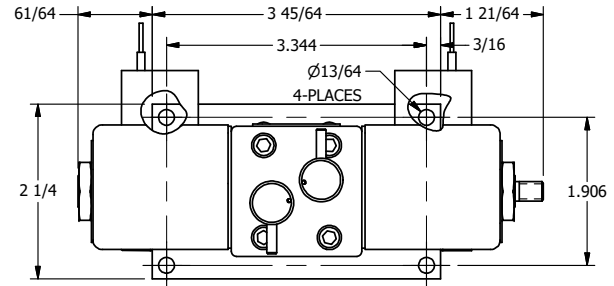

4

3

2

1

**AAA**  
PRODUCTS  
INTERNATIONAL

**AAA PRODUCTS INTERNATIONAL**  
7114 Harry Hines Blvd  
Dallas, TX 75235

TITLE: 1/4" SIDE PORT, DBL SOL, 2 POS,  
CLSD SPR CTR, CLASSIC SOL,  
NON-LCKNG OVRD, THRD INDCTR PIN

DRAWING NO.:  
DIM\_SY20NK

THE INFORMATION CONTAINED WITHIN THIS DOCUMENT IS PROPRIETARY TO AAA PRODUCTS AND MAY NOT BE DISCLOSED WITHOUT PRIOR WRITTEN CONSENT

4

3

2

1