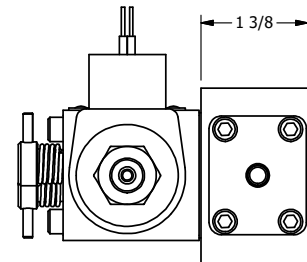

4

3

2

1

**AAA**  
PRODUCTS  
INTERNATIONAL

**AAA PRODUCTS INTERNATIONAL**  
7114 Harry Hines Blvd  
Dallas, TX 75235

TITLE: 1/4" SIDE PORT, DBL SOL, 2 POS,  
CLSD SPR CTR, CLASSIC SOL,  
NON-LCKNG OVRD, THRD INDCTR PIN

DRAWING NO.:  
DIM\_SY20NK

THE INFORMATION CONTAINED WITHIN THIS DOCUMENT IS PROPRIETARY TO AAA PRODUCTS AND MAY NOT BE DISCLOSED WITHOUT PRIOR WRITTEN CONSENT

4

3

2

1