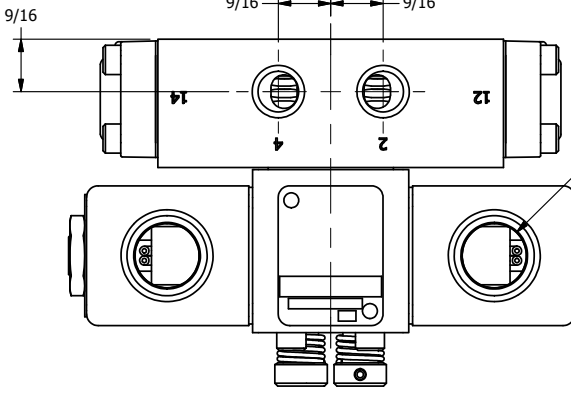

4

3

2

1

1/2" NPT CONDUIT CONNECTION

1/4" NPTF PORTS 5-PLACES

AAA
PRODUCTS
INTERNATIONAL

AAA PRODUCTS INTERNATIONAL
7114 Harry Hines Blvd
Dallas, TX 75235

TITLE: 1/4" SIDE PORT, DBL SOL, 3 POS,
SPR CTR, SOL RTRN, CLSD CTR SPL,
CLASSIC SOL, NON-LCKNG OVRD

DRAWING NO.:
DIM_SY20N

THE INFORMATION CONTAINED WITHIN THIS DOCUMENT IS PROPRIETARY TO AAA PRODUCTS AND MAY NOT BE DISCLOSED WITHOUT PRIOR WRITTEN CONSENT