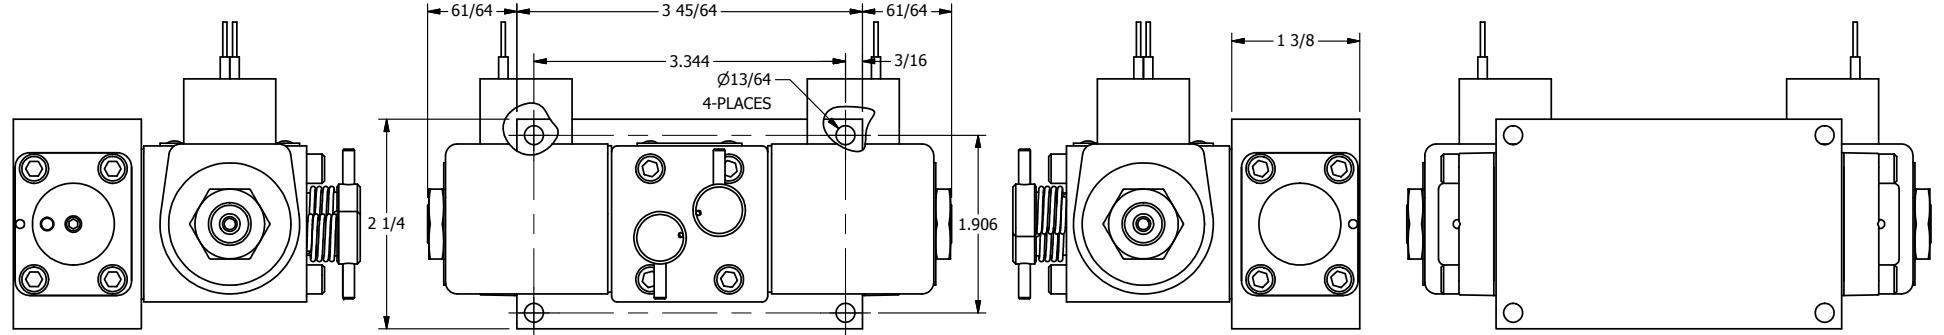

4

3

2

1

1/2" NPT CONDUIT CONNECTION

1/4" NPTF PORTS 5-PLACES

AAA
PRODUCTS
INTERNATIONAL

AAA PRODUCTS INTERNATIONAL
7114 Harry Hines Blvd
Dallas, TX 75235

TITLE: 1/4" SIDE PORT, DBL SOL, 3 POS,
SPR CTR, SOL RTRN, CLSD CTR SPL,
CLASSIC SOL, NON-LCKNG OVRD

DRAWING NO.:
DIM_SY20N

THE INFORMATION CONTAINED WITHIN THIS DOCUMENT IS PROPRIETARY TO AAA PRODUCTS AND MAY NOT BE DISCLOSED WITHOUT PRIOR WRITTEN CONSENT