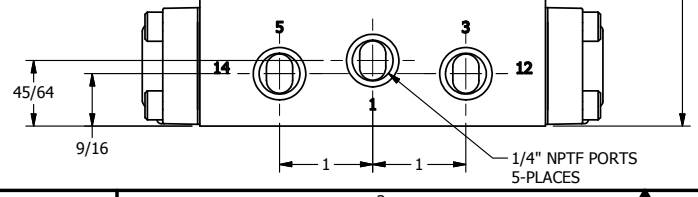

4

3

2

1

1/2" NPT CONDUIT CONNECTION

1/4" NPTF PORTS 5-PLACES

AAA
PRODUCTS
INTERNATIONAL

AAA PRODUCTS INTERNATIONAL
7114 Harry Hines Blvd
Dallas, TX 75235

TITLE: 1/4" SIDE PORT, DBL SOL, 3 POS,
SPR CTR, SOL RTRN, CLSD CTR SPL,
CLASSIC SOL, NON-LCKNG OVRD

DRAWING NO.:
DIM_SY20N

THE INFORMATION CONTAINED WITHIN THIS DOCUMENT IS PROPRIETARY TO AAA PRODUCTS AND MAY NOT BE DISCLOSED WITHOUT PRIOR WRITTEN CONSENT