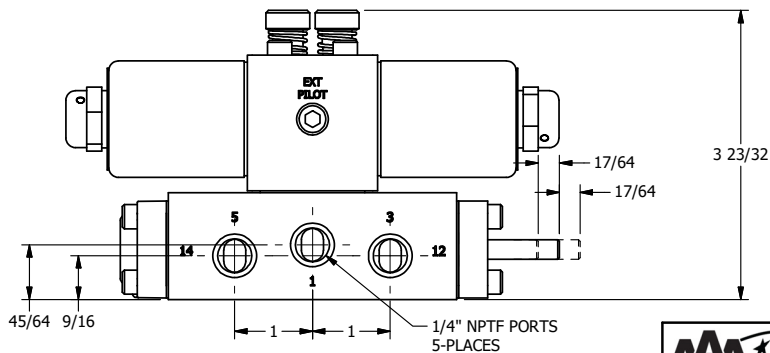

4

3

2

1

AAA
PRODUCTS
INTERNATIONAL

**AAA PRODUCTS
INTERNATIONAL**
7114 Harry Hines Blvd
Dallas, TX 75235

TITLE: 1/4" SIDE PORT, DBL SOL, 2 POS,
CLSD SPR CTR, CLASSIC SOL,
LCKNG OVRD, DUST EXCLDR, THRD PIN

DRAWING NO.:
DIM_SY20LK