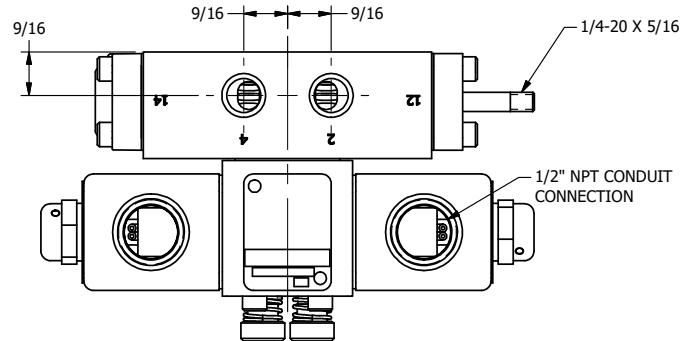

4

3

2

1

AAA
PRODUCTS
INTERNATIONAL

**AAA PRODUCTS
INTERNATIONAL**
7114 Harry Hines Blvd
Dallas, TX 75235

TITLE: 1/4" SIDE PORT, DBL SOL, 2 POS,
CLSD SPR CTR, CLASSIC SOL,
LCKNG OVRD, DUST EXCLDR, THRD PIN

DRAWING NO.:
DIM_SY20LK