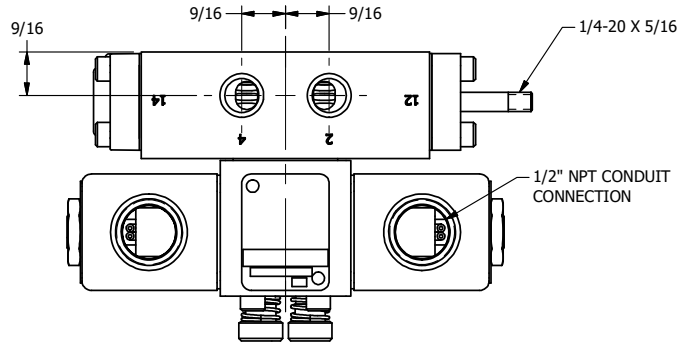

4

3

2

1

4

3

2

AAA
PRODUCTS
INTERNATIONAL

**AAA PRODUCTS
INTERNATIONAL**
7114 Harry Hines Blvd
Dallas, TX 75235

TITLE: 1/4" SIDE PORT, DBL SOL, 2 POS,
CLSD SPR CTR, CLASSIC SOL,
LCKNG OVRD, THREADED INDCTR PIN

DRAWING NO.:
DIM_SY2OK

THE INFORMATION CONTAINED WITHIN THIS DOCUMENT IS PROPRIETARY TO AAA PRODUCTS AND MAY NOT BE DISCLOSED WITHOUT PRIOR WRITTEN CONSENT