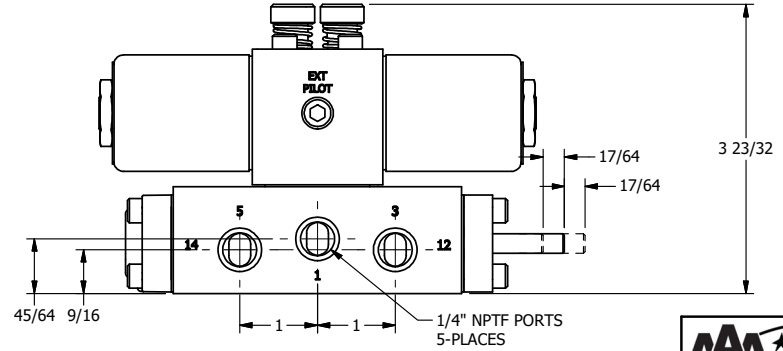

4

3

2

1

4

3

2

AAA
PRODUCTS
INTERNATIONAL

**AAA PRODUCTS
INTERNATIONAL**
7114 Harry Hines Blvd
Dallas, TX 75235

TITLE: 1/4" SIDE PORT, DBL SOL, 2 POS,
CLSD SPR CTR, CLASSIC SOL,
LCKNG OVRD, THREADED INDCTR PIN

DRAWING NO.:
DIM_SY2OK

THE INFORMATION CONTAINED WITHIN THIS DOCUMENT IS PROPRIETARY TO AAA PRODUCTS AND MAY NOT BE DISCLOSED WITHOUT PRIOR WRITTEN CONSENT