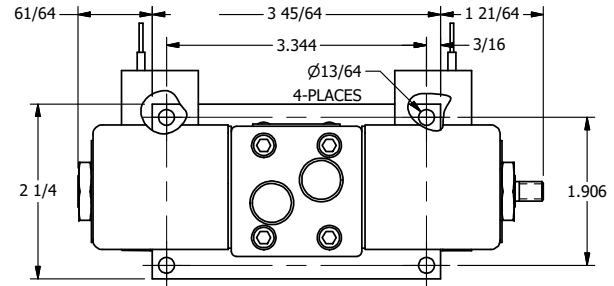

4

3

2

1

4

3

2

AAA
PRODUCTS
INTERNATIONAL

**AAA PRODUCTS
INTERNATIONAL**
7114 Harry Hines Blvd
Dallas, TX 75235

TITLE: 1/4" SIDE PORT, DBL SOL, 2 POS,
CLSD SPR CTR, CLASSIC SOL,
LCKNG OVRD, THREADED INDCTR PIN

DRAWING NO.:
DIM_SY2OK

THE INFORMATION CONTAINED WITHIN THIS DOCUMENT IS PROPRIETARY TO AAA PRODUCTS AND MAY NOT BE DISCLOSED WITHOUT PRIOR WRITTEN CONSENT