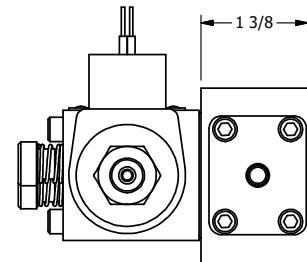

4

3

2

1

4

3

2

AAA
PRODUCTS
INTERNATIONAL

**AAA PRODUCTS
INTERNATIONAL**
7114 Harry Hines Blvd
Dallas, TX 75235

TITLE: 1/4" SIDE PORT, DBL SOL, 2 POS,
CLSD SPR CTR, CLASSIC SOL,
LCKNG OVRD, THREADED INDCTR PIN

DRAWING NO.:
DIM_SY2OK

THE INFORMATION CONTAINED WITHIN THIS DOCUMENT IS PROPRIETARY TO AAA PRODUCTS AND MAY NOT BE DISCLOSED WITHOUT PRIOR WRITTEN CONSENT