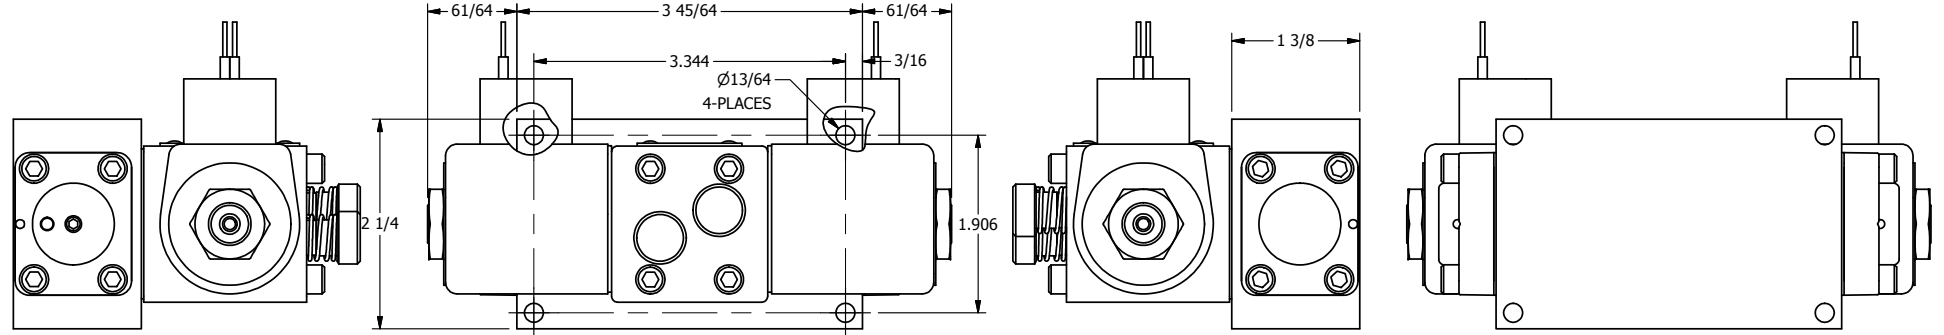

4

3

2

1

1/2" NPT CONDUIT CONNECTION

1/4" NPTF PORTS 5-PLACES

**AAA**  
PRODUCTS INTERNATIONAL

**AAA PRODUCTS INTERNATIONAL**  
7114 Harry Hines Blvd  
Dallas, TX 75235

TITLE: 1/4" SIDE PORT, DBL SOL, 3 POS,  
SPR CTR, SOL RTRN, CLSD CTR SPL,  
CLASSIC SOL, LCKNG OVRD

DRAWING NO.:  
DIM\_SY20

THE INFORMATION CONTAINED WITHIN THIS DOCUMENT IS PROPRIETARY TO AAA PRODUCTS AND MAY NOT BE DISCLOSED WITHOUT PRIOR WRITTEN CONSENT