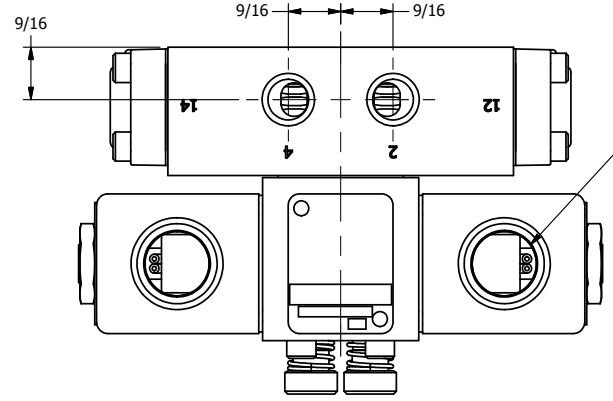

4

3

2

1

1/2" NPT CONDUIT CONNECTION

1/4" NPTF PORTS 5-PLACES

**AAA**  
PRODUCTS INTERNATIONAL

**AAA PRODUCTS INTERNATIONAL**  
7114 Harry Hines Blvd  
Dallas, TX 75235

TITLE: 1/4" SIDE PORT, DBL SOL, 3 POS,  
SPR CTR, SOL RTRN, CLSD CTR SPL,  
CLASSIC SOL, LCKNG OVRD

DRAWING NO.:  
DIM\_SY20

THE INFORMATION CONTAINED WITHIN THIS DOCUMENT IS PROPRIETARY TO AAA PRODUCTS AND MAY NOT BE DISCLOSED WITHOUT PRIOR WRITTEN CONSENT