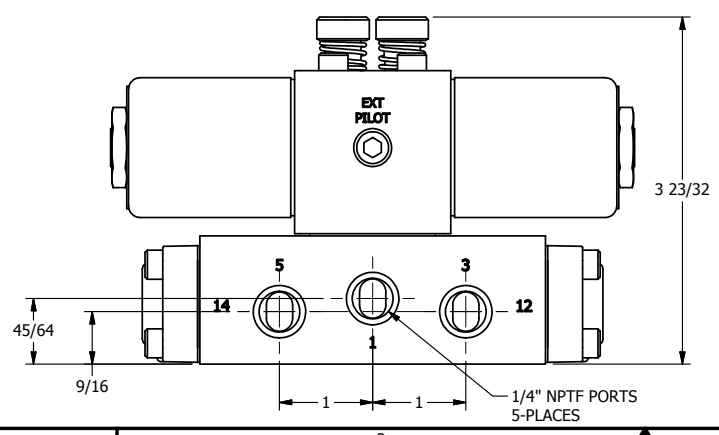

4

3

2

1

1/2" NPT CONDUIT CONNECTION

1/4" NPTF PORTS 5-PLACES

**AAA**  
PRODUCTS INTERNATIONAL

**AAA PRODUCTS INTERNATIONAL**  
7114 Harry Hines Blvd  
Dallas, TX 75235

TITLE: 1/4" SIDE PORT, DBL SOL, 3 POS,  
SPR CTR, SOL RTRN, CLSD CTR SPL,  
CLASSIC SOL, LCKNG OVRD

DRAWING NO.:  
DIM\_SY20

THE INFORMATION CONTAINED WITHIN THIS DOCUMENT IS PROPRIETARY TO AAA PRODUCTS AND MAY NOT BE DISCLOSED WITHOUT PRIOR WRITTEN CONSENT