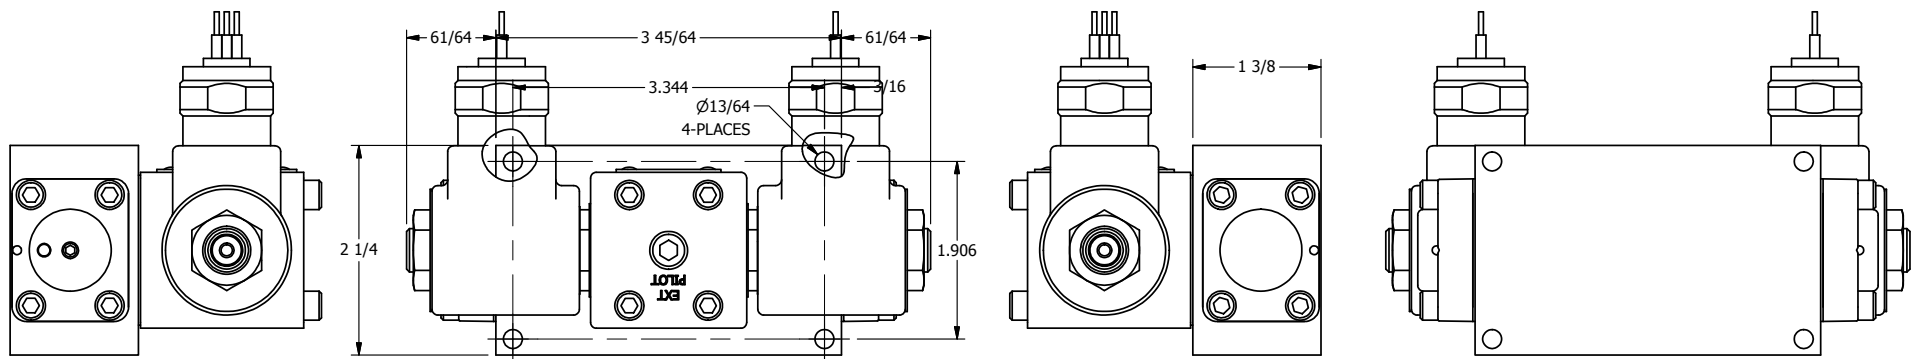

4

3

2

1

1/2" NPT CONDUIT CONNECTION

1/4" NPTF PORTS 5-PLACES

**AAA**  
PRODUCTS  
INTERNATIONAL

**AAA PRODUCTS INTERNATIONAL**  
7114 Harry Hines Blvd  
Dallas, TX 75235

TITLE: 1/4" SIDE PORT, DBL SOL, 3 POS,  
SPR CTR, SOL RTRN, CLSD CTR SPL,  
MOLD-OVER, TAPPED VENT

DRAWING NO.:  
DIM\_SY2MT

THE INFORMATION CONTAINED WITHIN THIS DOCUMENT IS PROPRIETARY TO AAA PRODUCTS AND MAY NOT BE DISCLOSED WITHOUT PRIOR WRITTEN CONSENT