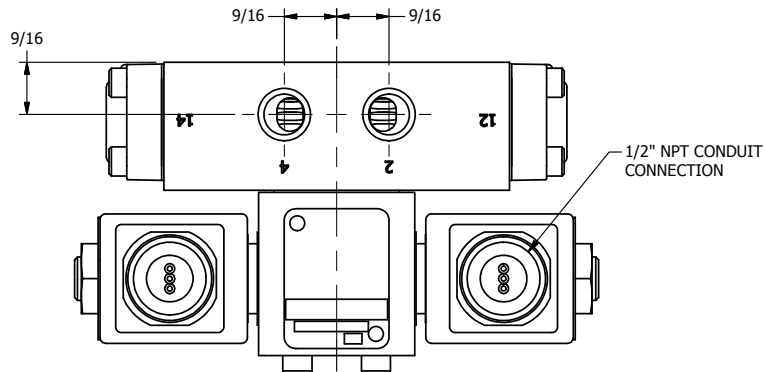

4

3

2

1

1/2" NPT CONDUIT CONNECTION

1/4" NPTF PORTS 5-PLACES

**AAA**  
PRODUCTS  
INTERNATIONAL

**AAA PRODUCTS INTERNATIONAL**  
7114 Harry Hines Blvd  
Dallas, TX 75235

TITLE: 1/4" SIDE PORT, DBL SOL, 3 POS,  
SPR CTR, SOL RTRN, CLSD CTR SPL,  
MOLD-OVER, TAPPED VENT

DRAWING NO.:  
DIM\_SY2MT

THE INFORMATION CONTAINED WITHIN THIS DOCUMENT IS PROPRIETARY TO AAA PRODUCTS AND MAY NOT BE DISCLOSED WITHOUT PRIOR WRITTEN CONSENT