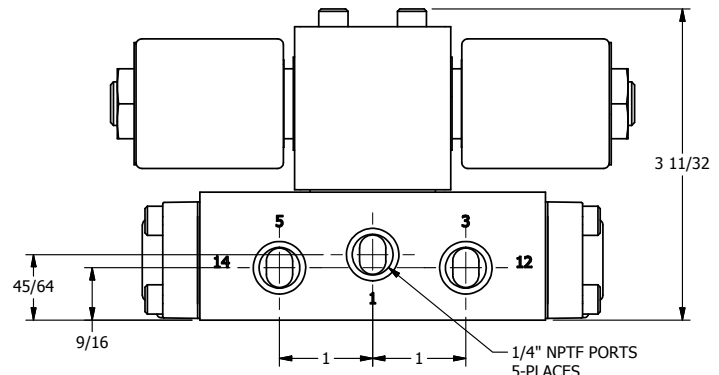

4

3

2

1

1/2" NPT CONDUIT CONNECTION

1/4" NPTF PORTS 5-PLACES

**AAA**  
PRODUCTS  
INTERNATIONAL

**AAA PRODUCTS INTERNATIONAL**  
7114 Harry Hines Blvd  
Dallas, TX 75235

TITLE: 1/4" SIDE PORT, DBL SOL, 3 POS,  
SPR CTR, SOL RTRN, CLSD CTR SPL,  
MOLD-OVER, TAPPED VENT

DRAWING NO.:  
DIM\_SY2MT

THE INFORMATION CONTAINED WITHIN THIS DOCUMENT IS PROPRIETARY TO AAA PRODUCTS AND MAY NOT BE DISCLOSED WITHOUT PRIOR WRITTEN CONSENT