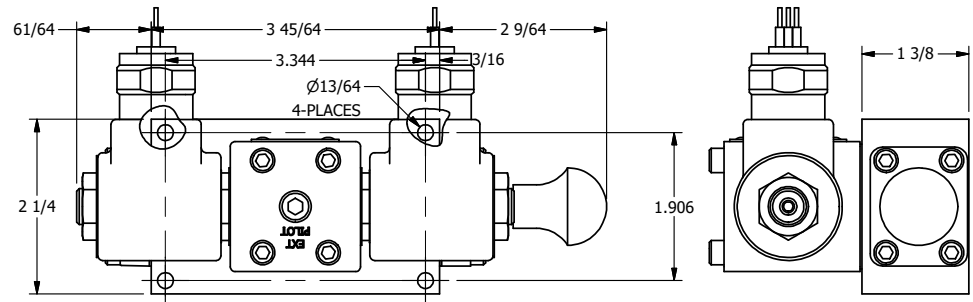

4

3

2

1

AAA
PRODUCTS
INTERNATIONAL

**AAA PRODUCTS
INTERNATIONAL**
7114 Harry Hines Blvd
Dallas, TX 75235

TITLE: 1/4" SIDE PORT, DBL SOL, 2 POS,
SPR CTR, SOL SHFT, CLSD CTR SPL,
MOLD-OVER, MAN SPL OVRD

DRAWING NO.:
DIM_SY2MOS