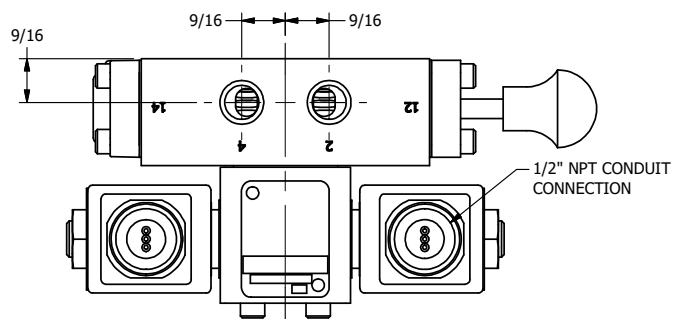

4

3

2

1

AAA
PRODUCTS
INTERNATIONAL

**AAA PRODUCTS
INTERNATIONAL**
7114 Harry Hines Blvd
Dallas, TX 75235

TITLE: 1/4" SIDE PORT, DBL SOL, 2 POS,
SPR CTR, SOL SHFT, CLSD CTR SPL,
MOLD-OVER, MAN SPL OVRD

DRAWING NO.:
DIM_SY2MOS