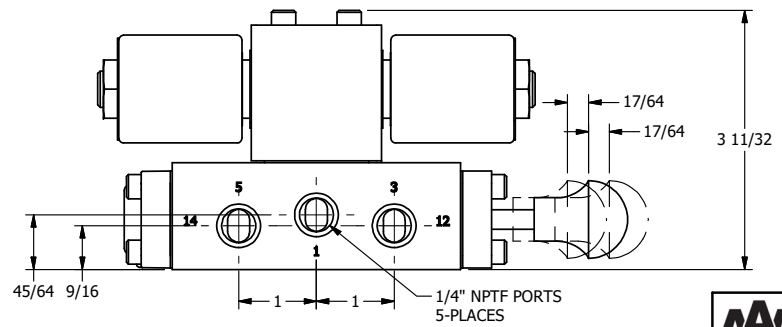

4

3

2

1

AAA
PRODUCTS
INTERNATIONAL

**AAA PRODUCTS
INTERNATIONAL**
7114 Harry Hines Blvd
Dallas, TX 75235

TITLE: 1/4" SIDE PORT, DBL SOL, 2 POS,
SPR CTR, SOL SHFT, CLSD CTR SPL,
MOLD-OVER, MAN SPL OVRD

DRAWING NO.:
DIM_SY2MOS