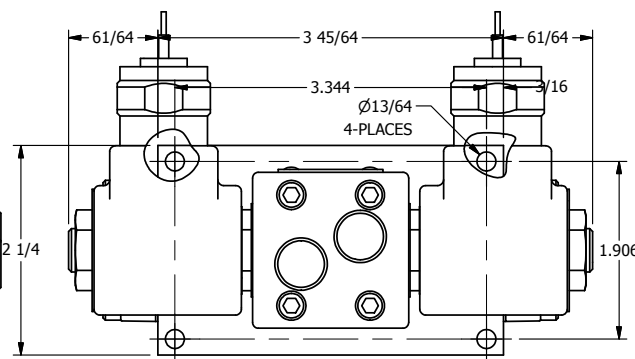

4

3

2

1

1/2" NPT CONDUIT CONNECTION

1 3/8

B

B

A

A

3 23/32

1/4" NPTF PORTS 5-PLACES

**AAA**  
PRODUCTS  
INTERNATIONAL

**AAA PRODUCTS INTERNATIONAL**  
7114 Harry Hines Blvd  
Dallas, TX 75235

TITLE: 1/4" SIDE PORT, DBL SOL, 3 POS,  
SPR CTR, SOL RTRN, CLSD CTR SPL,  
MOLD-OVER, PUSH OVRD

DRAWING NO.:  
DIM\_SY2MOP

THE INFORMATION CONTAINED WITHIN THIS DOCUMENT IS PROPRIETARY TO AAA PRODUCTS AND MAY NOT BE DISCLOSED WITHOUT PRIOR WRITTEN CONSENT

4

3

2

1