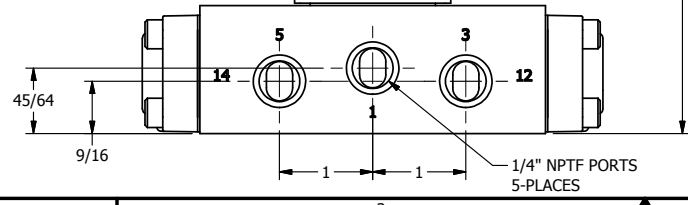

4

3

2

1

1/2" NPT CONDUIT CONNECTION

1 3/8

B

B

A

A

3 23/32

1/4" NPTF PORTS 5-PLACES

**AAA**  
PRODUCTS  
INTERNATIONAL

**AAA PRODUCTS INTERNATIONAL**  
7114 Harry Hines Blvd  
Dallas, TX 75235

TITLE: 1/4" SIDE PORT, DBL SOL, 3 POS,  
SPR CTR, SOL RTRN, CLSD CTR SPL,  
MOLD-OVER, PUSH OVRD