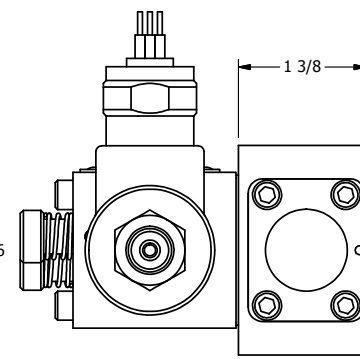

4

3

2

1

1/2" NPT CONDUIT CONNECTION

1 3/8

B

B

A

A

3 23/32

1/4" NPTF PORTS 5-PLACES

**AAA**  
PRODUCTS  
INTERNATIONAL

**AAA PRODUCTS INTERNATIONAL**  
7114 Harry Hines Blvd  
Dallas, TX 75235

TITLE: 1/4" SIDE PORT, DBL SOL, 3 POS,  
SPR CTR, SOL RTRN, CLSD CTR SPL,  
MOLD-OVER, PUSH OVRD