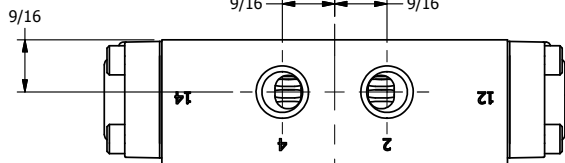

4

3

2

1

1/2" NPT CONDUIT CONNECTION

1 3/8

B

B

A

A

3 23/32

1/4" NPTF PORTS 5-PLACES

**AAA**  
PRODUCTS  
INTERNATIONAL

**AAA PRODUCTS INTERNATIONAL**  
7114 Harry Hines Blvd  
Dallas, TX 75235

TITLE: 1/4" SIDE PORT, DBL SOL, 3 POS,  
SPR CTR, SOL RTRN, CLSD CTR SPL,  
MOLD-OVER, PUSH OVRD