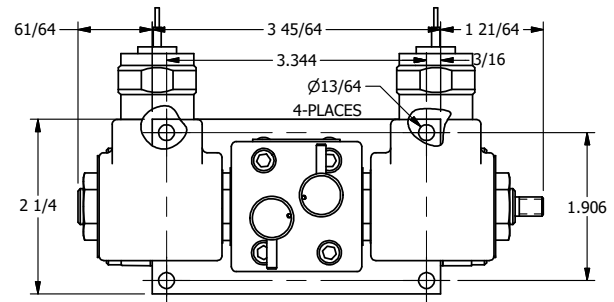

4

3

2

1

4

3

2

AAA
PRODUCTS
INTERNATIONAL

**AAA PRODUCTS
INTERNATIONAL**
7114 Harry Hines Blvd
Dallas, TX 75235

TITLE: 1/4" SIDE PORT, DBL SOL, 2 POS,
CLSD SPR CTR, MOLD-OVER,
NON-LCKNG OVRD, THRD INDCTR PIN

DRAWING NO.:
DIM_SY2MONK

THE INFORMATION CONTAINED WITHIN THIS DOCUMENT IS PROPRIETARY TO AAA PRODUCTS AND MAY NOT BE DISCLOSED WITHOUT PRIOR WRITTEN CONSENT