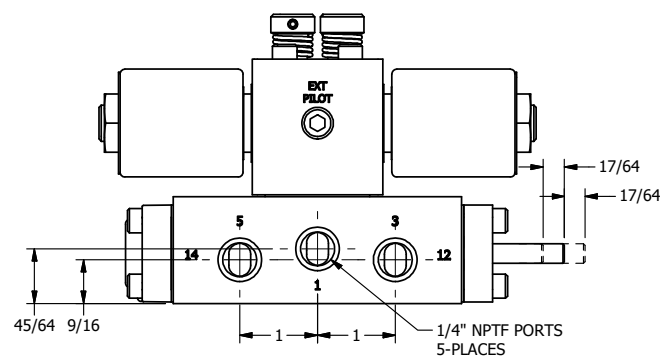

4

3

2

1

4

3

2

AAA
PRODUCTS
INTERNATIONAL

**AAA PRODUCTS
INTERNATIONAL**
7114 Harry Hines Blvd
Dallas, TX 75235

TITLE: 1/4" SIDE PORT, DBL SOL, 2 POS,
CLSD SPR CTR, MOLD-OVER,
NON-LCKNG OVRD, THRD INDCTR PIN

DRAWING NO.:
DIM_SY2MONK

THE INFORMATION CONTAINED WITHIN THIS DOCUMENT IS PROPRIETARY TO AAA PRODUCTS AND MAY NOT BE DISCLOSED WITHOUT PRIOR WRITTEN CONSENT