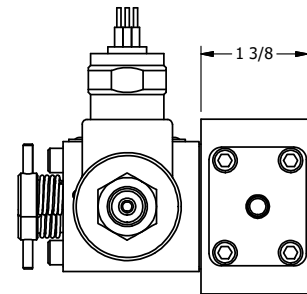

4

3

2

1

4

3

2

AAA
PRODUCTS
INTERNATIONAL

**AAA PRODUCTS
INTERNATIONAL**
7114 Harry Hines Blvd
Dallas, TX 75235

TITLE: 1/4" SIDE PORT, DBL SOL, 2 POS,
CLSD SPR CTR, MOLD-OVER,
NON-LCKNG OVRD, THRD INDCTR PIN

DRAWING NO.:
DIM_SY2MONK

THE INFORMATION CONTAINED WITHIN THIS DOCUMENT IS PROPRIETARY TO AAA PRODUCTS AND MAY NOT BE DISCLOSED WITHOUT PRIOR WRITTEN CONSENT