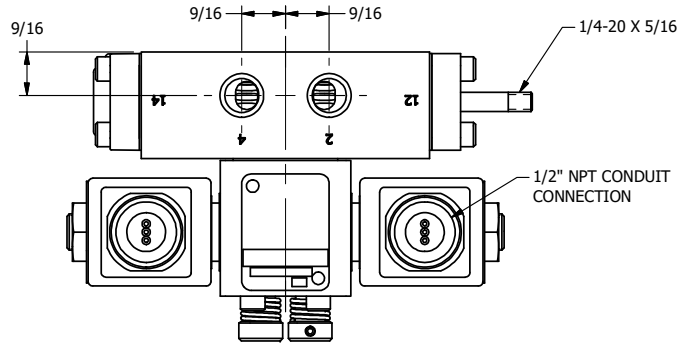

4

3

2

1

4

3

2

AAA
PRODUCTS
INTERNATIONAL

**AAA PRODUCTS
INTERNATIONAL**
7114 Harry Hines Blvd
Dallas, TX 75235

TITLE: 1/4" SIDE PORT, DBL SOL, 2 POS,
CLSD SPR CTR, MOLD-OVER,
NON-LCKNG OVRD, THRD INDCTR PIN

DRAWING NO.:
DIM_SY2MONK

THE INFORMATION CONTAINED WITHIN THIS DOCUMENT IS PROPRIETARY TO AAA PRODUCTS AND MAY NOT BE DISCLOSED WITHOUT PRIOR WRITTEN CONSENT