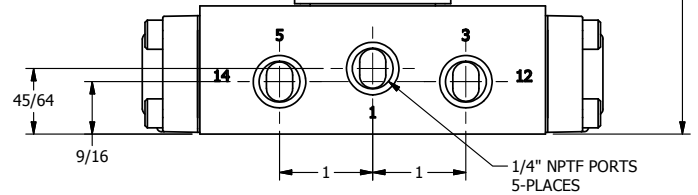

4

3

2

1

1/2" NPT CONDUIT CONNECTION

1/4" NPTF PORTS 5-PLACES

**AAA**  
PRODUCTS  
INTERNATIONAL

**AAA PRODUCTS INTERNATIONAL**  
7114 Harry Hines Blvd  
Dallas, TX 75235

TITLE: 1/4" SIDE PORT, DBL SOL, 3 POS,  
SPR CTR, SOL RTRN, CLSD CTR SPL,  
MOLD-OVER, NON-LCKNG OVRD

DRAWING NO.:  
DIM\_SY2MON

THE INFORMATION CONTAINED WITHIN THIS DOCUMENT IS PROPRIETARY TO AAA PRODUCTS AND MAY NOT BE DISCLOSED WITHOUT PRIOR WRITTEN CONSENT