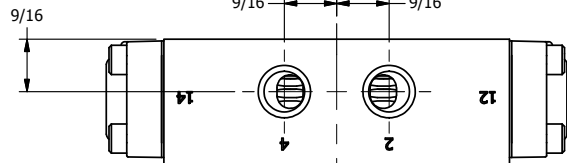

4

3

2

1

1/2" NPT CONDUIT CONNECTION

1/4" NPTF PORTS 5-PLACES

**AAA**  
PRODUCTS  
INTERNATIONAL

**AAA PRODUCTS INTERNATIONAL**  
7114 Harry Hines Blvd  
Dallas, TX 75235

TITLE: 1/4" SIDE PORT, DBL SOL, 3 POS,  
SPR CTR, SOL RTRN, CLSD CTR SPL,  
MOLD-OVER, NON-LCKNG OVRD

DRAWING NO.:  
DIM\_SY2MON

THE INFORMATION CONTAINED WITHIN THIS DOCUMENT IS PROPRIETARY TO AAA PRODUCTS AND MAY NOT BE DISCLOSED WITHOUT PRIOR WRITTEN CONSENT