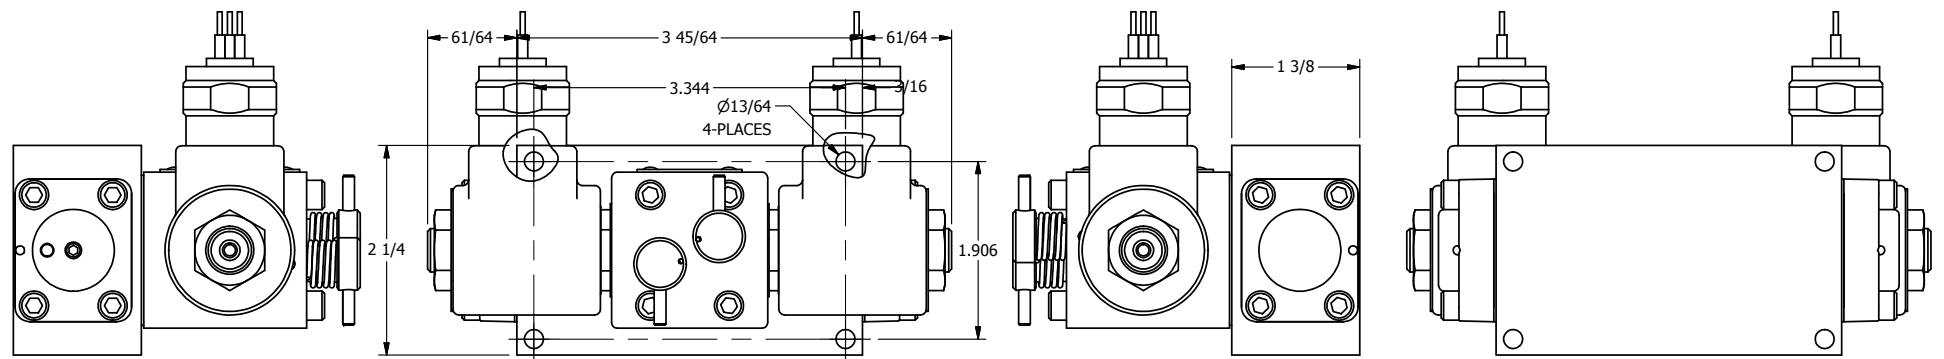

4

3

2

1

1/2" NPT CONDUIT CONNECTION

1/4" NPTF PORTS 5-PLACES

**AAA**  
PRODUCTS  
INTERNATIONAL

**AAA PRODUCTS INTERNATIONAL**  
7114 Harry Hines Blvd  
Dallas, TX 75235

TITLE: 1/4" SIDE PORT, DBL SOL, 3 POS,  
SPR CTR, SOL RTRN, CLSD CTR SPL,  
MOLD-OVER, NON-LCKNG OVRD

DRAWING NO.:  
DIM\_SY2MON

THE INFORMATION CONTAINED WITHIN THIS DOCUMENT IS PROPRIETARY TO AAA PRODUCTS AND MAY NOT BE DISCLOSED WITHOUT PRIOR WRITTEN CONSENT