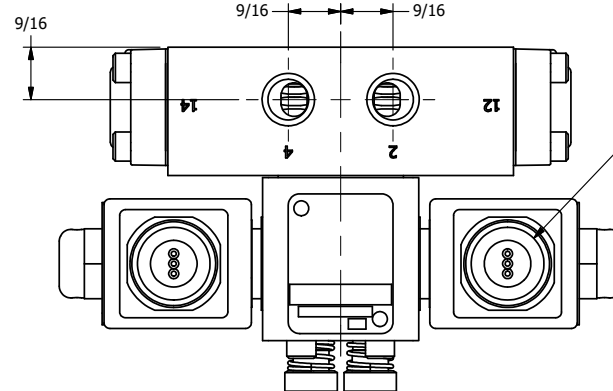

4

3

2

1

1/2" NPT CONDUIT CONNECTION

1/4" NPTF PORTS 5-PLACES

AAA
PRODUCTS INTERNATIONAL

AAA PRODUCTS INTERNATIONAL
7114 Harry Hines Blvd
Dallas, TX 75235

TITLE: 1/4" SIDE PORT, DBL SOL, 3 POS,
SPR CTR, CLSD CTR SPL, MOLD-OVER,
LCKNG OVRD, DUST EXCLDR

DRAWING NO.:
DIM_SY2MOL

THE INFORMATION CONTAINED WITHIN THIS DOCUMENT IS PROPRIETARY TO AAA PRODUCTS AND MAY NOT BE DISCLOSED WITHOUT PRIOR WRITTEN CONSENT