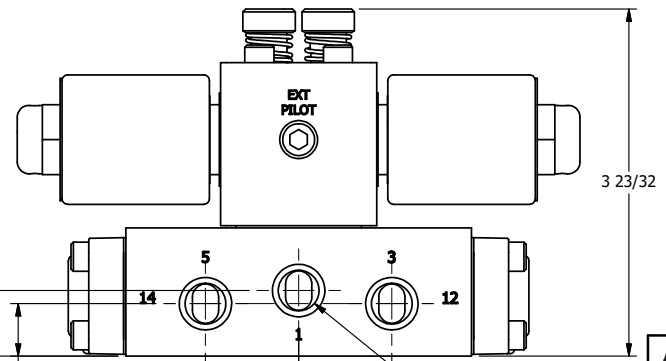

4

3

2

1

1/2" NPT CONDUIT CONNECTION

1/4" NPTF PORTS 5-PLACES

AAA
PRODUCTS INTERNATIONAL

AAA PRODUCTS INTERNATIONAL
7114 Harry Hines Blvd
Dallas, TX 75235

TITLE: 1/4" SIDE PORT, DBL SOL, 3 POS,
SPR CTR, CLSD CTR SPL, MOLD-OVER,
LCKNG OVRD, DUST EXCLDR

DRAWING NO.:
DIM_SY2MOL

THE INFORMATION CONTAINED WITHIN THIS DOCUMENT IS PROPRIETARY TO AAA PRODUCTS AND MAY NOT BE DISCLOSED WITHOUT PRIOR WRITTEN CONSENT