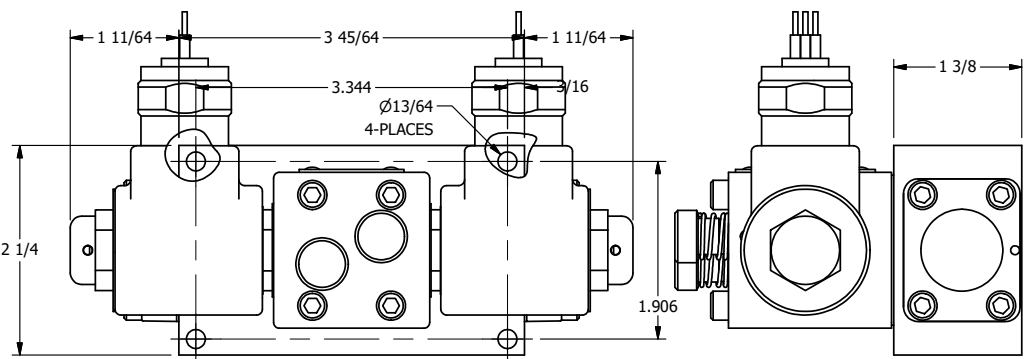

4

3

2

1

1/2" NPT CONDUIT CONNECTION

1/4" NPTF PORTS 5-PLACES

AAA
PRODUCTS INTERNATIONAL

AAA PRODUCTS INTERNATIONAL
7114 Harry Hines Blvd
Dallas, TX 75235

TITLE: 1/4" SIDE PORT, DBL SOL, 3 POS,
SPR CTR, CLSD CTR SPL, MOLD-OVER,
LCKNG OVRD, DUST EXCLDR

DRAWING NO.:
DIM_SY2MOL

THE INFORMATION CONTAINED WITHIN THIS DOCUMENT IS PROPRIETARY TO AAA PRODUCTS AND MAY NOT BE DISCLOSED WITHOUT PRIOR WRITTEN CONSENT