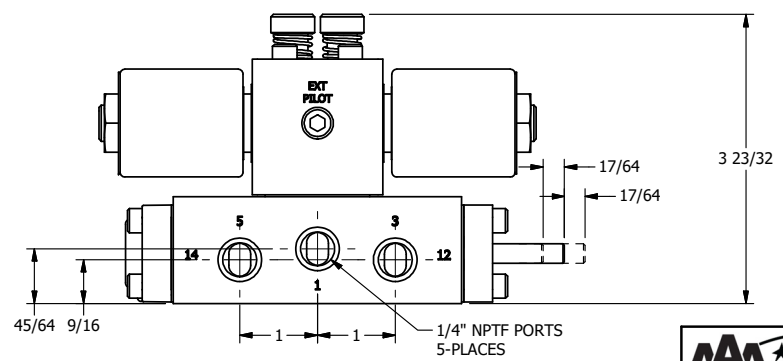

4

3

2

1

AAA
PRODUCTS
INTERNATIONAL

AAA PRODUCTS INTERNATIONAL
7114 Harry Hines Blvd
Dallas, TX 75235

TITLE: 1/4" SIDE PORT, DBL SOL, 2 POS,
CLSD SPR CTR, MOLD-OVER,
LCKNG OVRD, THREADED INDCTR PIN

DRAWING NO.:
DIM_SY2MOK