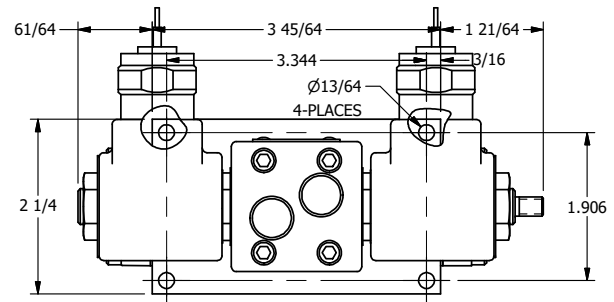

4

3

2

1

AAA
PRODUCTS
INTERNATIONAL

AAA PRODUCTS INTERNATIONAL
7114 Harry Hines Blvd
Dallas, TX 75235

TITLE: 1/4" SIDE PORT, DBL SOL, 2 POS,
CLSD SPR CTR, MOLD-OVER,
LCKNG OVRD, THREADED INDCTR PIN

DRAWING NO.:
DIM_SY2MOK