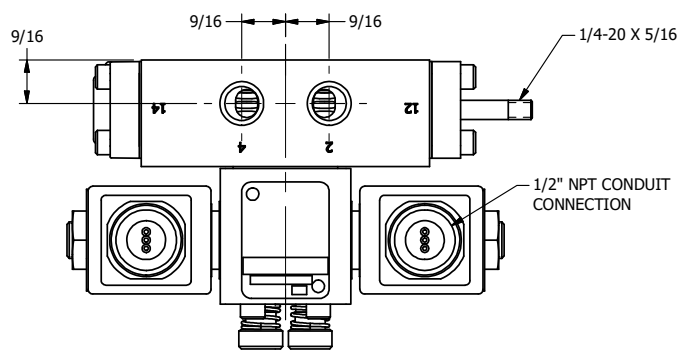

4

3

2

1

AAA
PRODUCTS
INTERNATIONAL

AAA PRODUCTS INTERNATIONAL
7114 Harry Hines Blvd
Dallas, TX 75235

TITLE: 1/4" SIDE PORT, DBL SOL, 2 POS,
CLSD SPR CTR, MOLD-OVER,
LCKNG OVRD, THREADED INDCTR PIN

DRAWING NO.:
DIM_SY2MOK