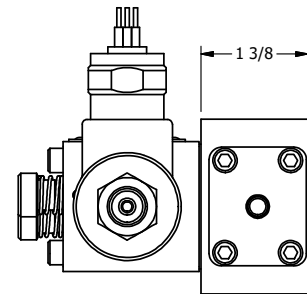

4

3

2

1

AAA
PRODUCTS
INTERNATIONAL

AAA PRODUCTS INTERNATIONAL
7114 Harry Hines Blvd
Dallas, TX 75235

TITLE: 1/4" SIDE PORT, DBL SOL, 2 POS,
CLSD SPR CTR, MOLD-OVER,
LCKNG OVRD, THREADED INDCTR PIN

DRAWING NO.:
DIM_SY2MOK