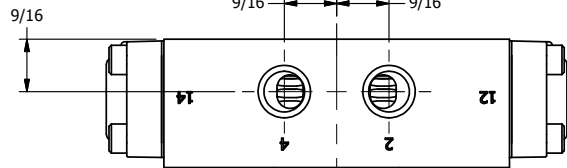

4

3

2

1

1/2" NPT CONDUIT CONNECTION

**AAA**  
PRODUCTS  
INTERNATIONAL

**AAA PRODUCTS INTERNATIONAL**  
7114 Harry Hines Blvd  
Dallas, TX 75235

TITLE: 1/4" SIDE PORT, DBL SOL, 3 POS,  
SPR CTR, SOL RTRN, CLSD CTR SPL,  
MOLD-OVER, LCKNG OVRD