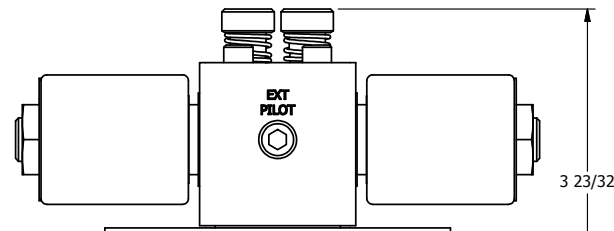

4

3

2

1

1/2" NPT CONDUIT CONNECTION

**AAA**  
PRODUCTS  
INTERNATIONAL

**AAA PRODUCTS INTERNATIONAL**  
7114 Harry Hines Blvd  
Dallas, TX 75235

TITLE: 1/4" SIDE PORT, DBL SOL, 3 POS,  
SPR CTR, SOL RTRN, CLSD CTR SPL,  
MOLD-OVER, LCKNG OVRD