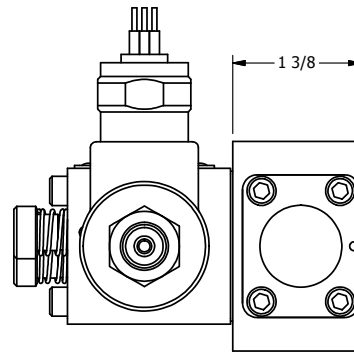

4

3

2

1

1/2" NPT CONDUIT CONNECTION

**AAA**  
PRODUCTS  
INTERNATIONAL

**AAA PRODUCTS INTERNATIONAL**  
7114 Harry Hines Blvd  
Dallas, TX 75235

TITLE: 1/4" SIDE PORT, DBL SOL, 3 POS,  
SPR CTR, SOL RTRN, CLSD CTR SPL,  
MOLD-OVER, LCKNG OVRD

DRAWING NO.:  
DIM\_SY2MO

THE INFORMATION CONTAINED WITHIN THIS DOCUMENT IS PROPRIETARY TO AAA PRODUCTS AND MAY NOT BE DISCLOSED WITHOUT PRIOR WRITTEN CONSENT

4

3

2

1