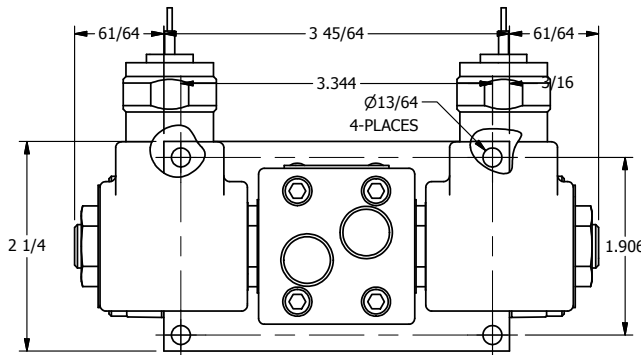

4

3

2

1

1/2" NPT CONDUIT CONNECTION

**AAA**  
PRODUCTS  
INTERNATIONAL

**AAA PRODUCTS INTERNATIONAL**  
7114 Harry Hines Blvd  
Dallas, TX 75235

TITLE: 1/4" SIDE PORT, DBL SOL, 3 POS,  
SPR CTR, SOL RTRN, CLSD CTR SPL,  
MOLD-OVER, LCKNG OVRD

DRAWING NO.:  
DIM\_SY2MO

THE INFORMATION CONTAINED WITHIN THIS DOCUMENT IS PROPRIETARY TO AAA PRODUCTS AND MAY NOT BE DISCLOSED WITHOUT PRIOR WRITTEN CONSENT

4

3

2

1