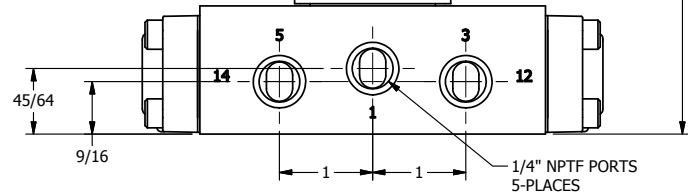

4

3

2

1

1/2" NPT CONDUIT CONNECTION

**AAA**  
PRODUCTS  
INTERNATIONAL

**AAA PRODUCTS INTERNATIONAL**  
7114 Harry Hines Blvd  
Dallas, TX 75235

TITLE: 1/4" SIDE PORT, DBL SOL, 3 POS,  
SPR CTR, SOL RTRN, CLSD CTR SPL,  
MOLD-OVER, LCKNG OVRD

DRAWING NO.:  
DIM\_SY2MO

THE INFORMATION CONTAINED WITHIN THIS DOCUMENT IS PROPRIETARY TO AAA PRODUCTS AND MAY NOT BE DISCLOSED WITHOUT PRIOR WRITTEN CONSENT

4

3

2

1