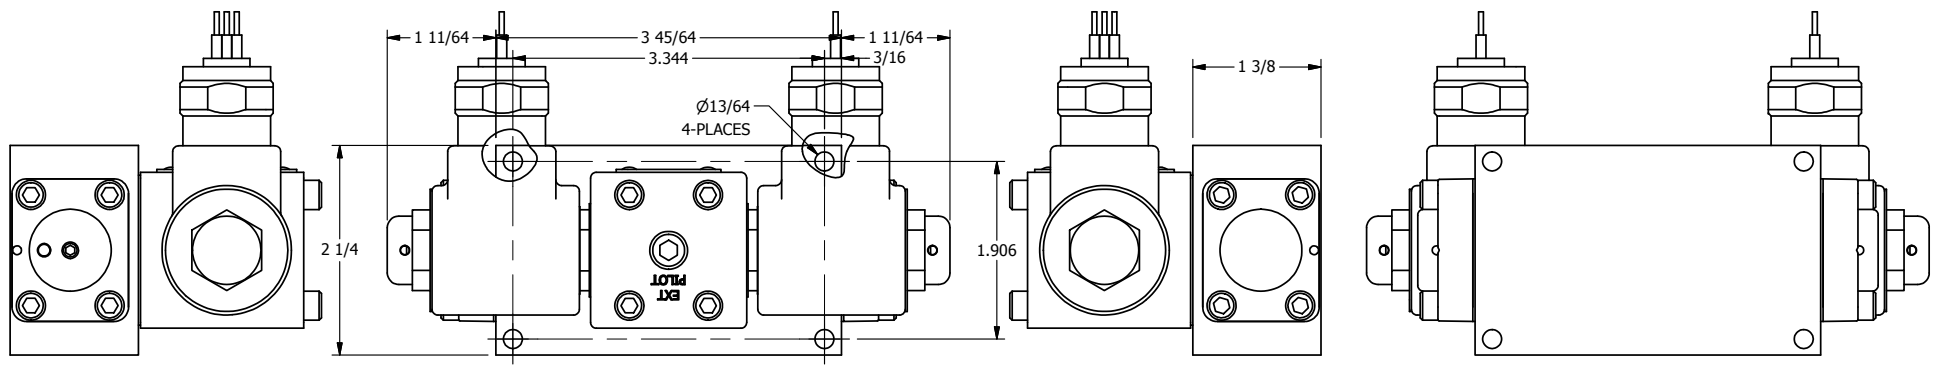

4

3

2

1

**AAA**  
PRODUCTS  
INTERNATIONAL

**AAA PRODUCTS INTERNATIONAL**  
7114 Harry Hines Blvd  
Dallas, TX 75235

TITLE: 1/4" SIDE PORT, DBL SOL, 3 POS,  
SPR CTR, SOL RTRN, CLSD CTR SPL,  
MOLD-OVER, DUST EXCLDR

DRAWING NO.:  
DIM\_SY2ML

THE INFORMATION CONTAINED WITHIN THIS DOCUMENT IS PROPRIETARY TO AAA PRODUCTS AND MAY NOT BE DISCLOSED WITHOUT PRIOR WRITTEN CONSENT