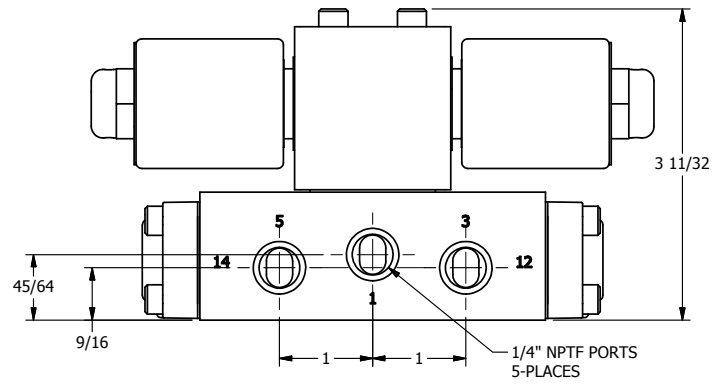

4

3

2

1

**AAA**  
PRODUCTS  
INTERNATIONAL

**AAA PRODUCTS INTERNATIONAL**  
7114 Harry Hines Blvd  
Dallas, TX 75235

TITLE: 1/4" SIDE PORT, DBL SOL, 3 POS,  
SPR CTR, SOL RTRN, CLSD CTR SPL,  
MOLD-OVER, DUST EXCLDR

DRAWING NO.:  
DIM\_SY2ML

THE INFORMATION CONTAINED WITHIN THIS DOCUMENT IS PROPRIETARY TO AAA PRODUCTS AND MAY NOT BE DISCLOSED WITHOUT PRIOR WRITTEN CONSENT