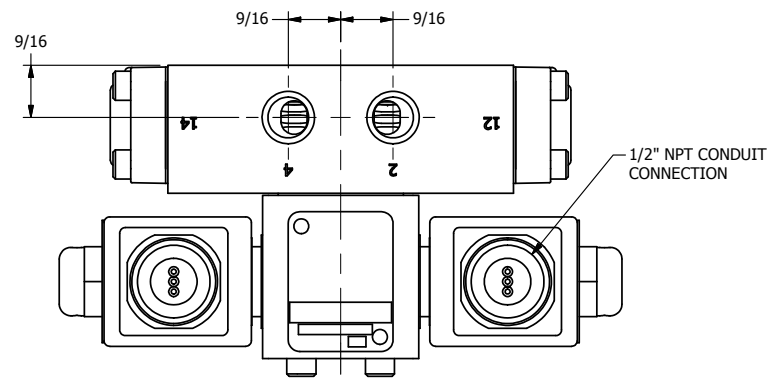

4

3

2

1

**AAA**  
PRODUCTS  
INTERNATIONAL

**AAA PRODUCTS INTERNATIONAL**  
7114 Harry Hines Blvd  
Dallas, TX 75235

TITLE: 1/4" SIDE PORT, DBL SOL, 3 POS,  
SPR CTR, SOL RTRN, CLSD CTR SPL,  
MOLD-OVER, DUST EXCLDR

DRAWING NO.:  
DIM\_SY2ML

THE INFORMATION CONTAINED WITHIN THIS DOCUMENT IS PROPRIETARY TO AAA PRODUCTS AND MAY NOT BE DISCLOSED WITHOUT PRIOR WRITTEN CONSENT