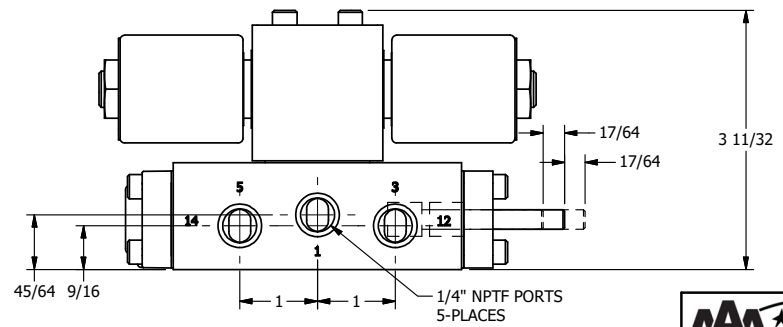

4

3

2

1

**AAA**  
PRODUCTS  
INTERNATIONAL  
7114 Harry Hines Blvd  
Dallas, TX 75235

TITLE: 1/4" SIDE PORT, DBL SOL, 2 POS,  
SPR CTR, SOL SHFT, CLSD CTR SPL,  
MOLD-OVER, THREADED INDICATOR

DRAWING NO.:  
DIM\_SY2MK