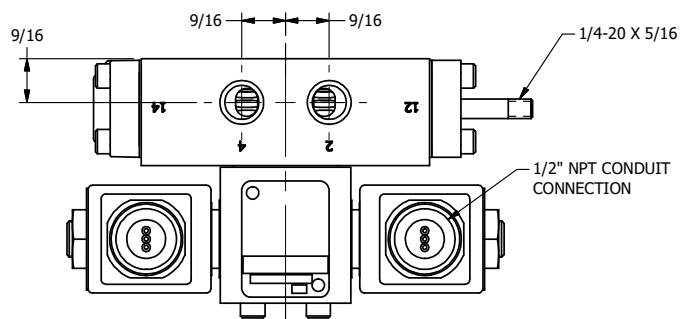

4

3

2

1

**AAA**  
PRODUCTS  
INTERNATIONAL  
7114 Harry Hines Blvd  
Dallas, TX 75235

TITLE: 1/4" SIDE PORT, DBL SOL, 2 POS,  
SPR CTR, SOL SHFT, CLSD CTR SPL,  
MOLD-OVER, THREADED INDICATOR

DRAWING NO.:  
DIM\_SY2MK