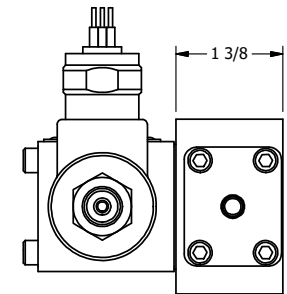

4

3

2

1

**AAA**  
PRODUCTS  
INTERNATIONAL  
7114 Harry Hines Blvd  
Dallas, TX 75235

TITLE: 1/4" SIDE PORT, DBL SOL, 2 POS,  
SPR CTR, SOL SHFT, CLSD CTR SPL,  
MOLD-OVER, THREADED INDICATOR

DRAWING NO.:  
DIM\_SY2MK