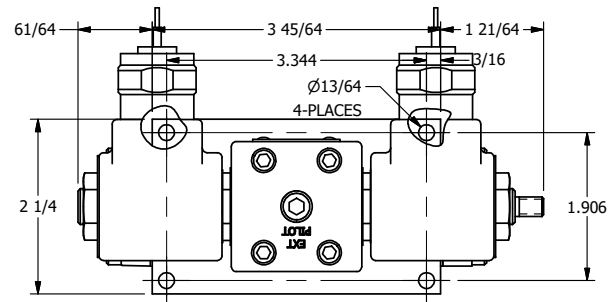

4

3

2

1

**AAA**  
PRODUCTS  
INTERNATIONAL  
7114 Harry Hines Blvd  
Dallas, TX 75235

TITLE: 1/4" SIDE PORT, DBL SOL, 2 POS,  
SPR CTR, SOL SHFT, CLSD CTR SPL,  
MOLD-OVER, THREADED INDICATOR

DRAWING NO.:  
DIM\_SY2MK