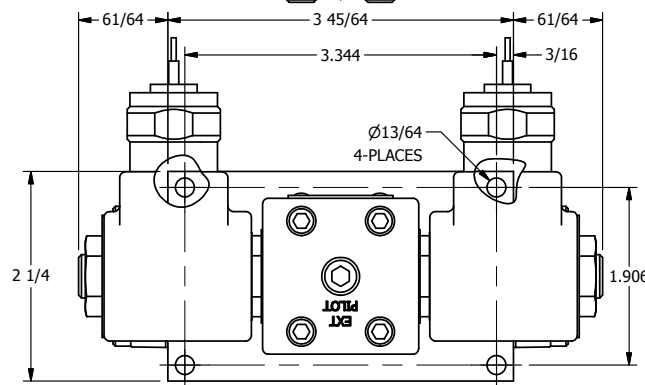

4

3

2

1

1/2" NPT CONDUIT  
3-WIRE CONNECTION

1/4" NPTF PORTS  
5-PLACES

**AAA**  
PRODUCTS  
INTERNATIONAL

**AAA PRODUCTS  
INTERNATIONAL**  
7114 Harry Hines Blvd  
Dallas, TX 75235

TITLE: 1/4" SIDE PORT, DBL SOL, 3 POS,  
SPR CTR, SOL RTRN, CLSD CTR SPL,  
MOLD-OVER

PART NO.:  
**DIM\_SY2M**

THE INFORMATION CONTAINED WITHIN THIS DOCUMENT IS PROPRIETARY TO AAA PRODUCTS AND MAY NOT BE DISCLOSED WITHOUT PRIOR WRITTEN CONSENT