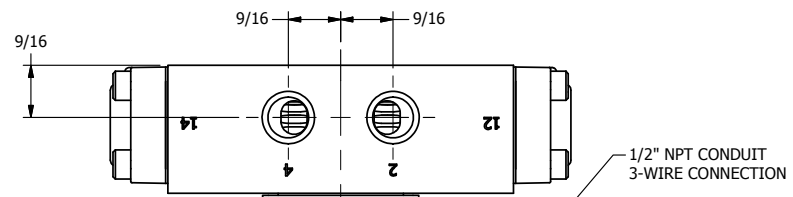

4

3

2

1

1/2" NPT CONDUIT  
3-WIRE CONNECTION

1/4" NPTF PORTS  
5-PLACES

**AAA**  
PRODUCTS  
INTERNATIONAL

**AAA PRODUCTS  
INTERNATIONAL**  
7114 Harry Hines Blvd  
Dallas, TX 75235

TITLE: 1/4" SIDE PORT, DBL SOL, 3 POS,  
SPR CTR, SOL RTRN, CLSD CTR SPL,  
MOLD-OVER

PART NO.:  
**DIM\_SY2M**

THE INFORMATION CONTAINED WITHIN THIS DOCUMENT IS PROPRIETARY TO AAA PRODUCTS AND MAY NOT BE DISCLOSED WITHOUT PRIOR WRITTEN CONSENT