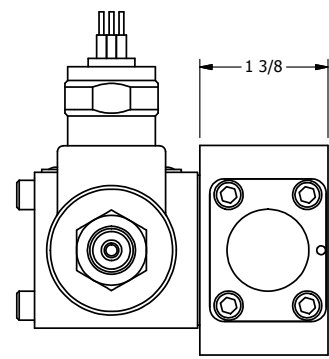

4

3

2

1

1/2" NPT CONDUIT  
3-WIRE CONNECTION

1/4" NPTF PORTS  
5-PLACES

**AAA**  
PRODUCTS  
INTERNATIONAL

**AAA PRODUCTS  
INTERNATIONAL**  
7114 Harry Hines Blvd  
Dallas, TX 75235

TITLE: 1/4" SIDE PORT, DBL SOL, 3 POS,  
SPR CTR, SOL RTRN, CLSD CTR SPL,  
MOLD-OVER

PART NO.:  
**DIM\_SY2M**

THE INFORMATION CONTAINED WITHIN THIS DOCUMENT IS PROPRIETARY TO AAA PRODUCTS AND MAY NOT BE DISCLOSED WITHOUT PRIOR WRITTEN CONSENT