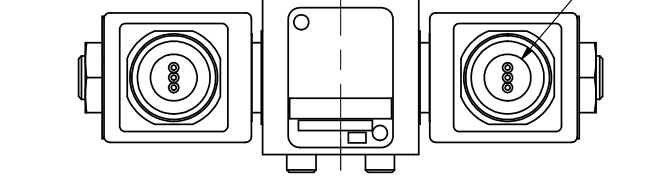

4

3

2

1

1/2" NPT CONDUIT  
3-WIRE CONNECTION

1/4" NPTF PORTS  
5-PLACES

**AAA**  
PRODUCTS  
INTERNATIONAL

**AAA PRODUCTS  
INTERNATIONAL**  
7114 Harry Hines Blvd  
Dallas, TX 75235

TITLE: 1/4" SIDE PORT, DBL SOL, 3 POS,  
SPR CTR, SOL RTRN, CLSD CTR SPL,  
MOLD-OVER

PART NO.:  
**DIM\_SY2M**

THE INFORMATION CONTAINED WITHIN THIS DOCUMENT IS PROPRIETARY TO AAA PRODUCTS AND MAY NOT BE DISCLOSED WITHOUT PRIOR WRITTEN CONSENT