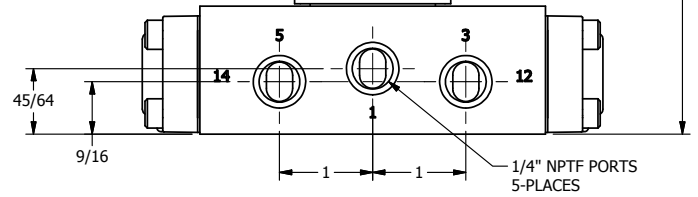

4

3

2

1

1/2" NPT CONDUIT  
3-WIRE CONNECTION

1/4" NPTF PORTS  
5-PLACES

**AAA**  
PRODUCTS  
INTERNATIONAL

**AAA PRODUCTS  
INTERNATIONAL**  
7114 Harry Hines Blvd  
Dallas, TX 75235

TITLE: 1/4" SIDE PORT, DBL SOL, 3 POS,  
SPR CTR, SOL RTRN, CLSD CTR SPL,  
MOLD-OVER

PART NO.:  
**DIM\_SY2M**

THE INFORMATION CONTAINED WITHIN THIS DOCUMENT IS PROPRIETARY TO AAA PRODUCTS AND MAY NOT BE DISCLOSED WITHOUT PRIOR WRITTEN CONSENT